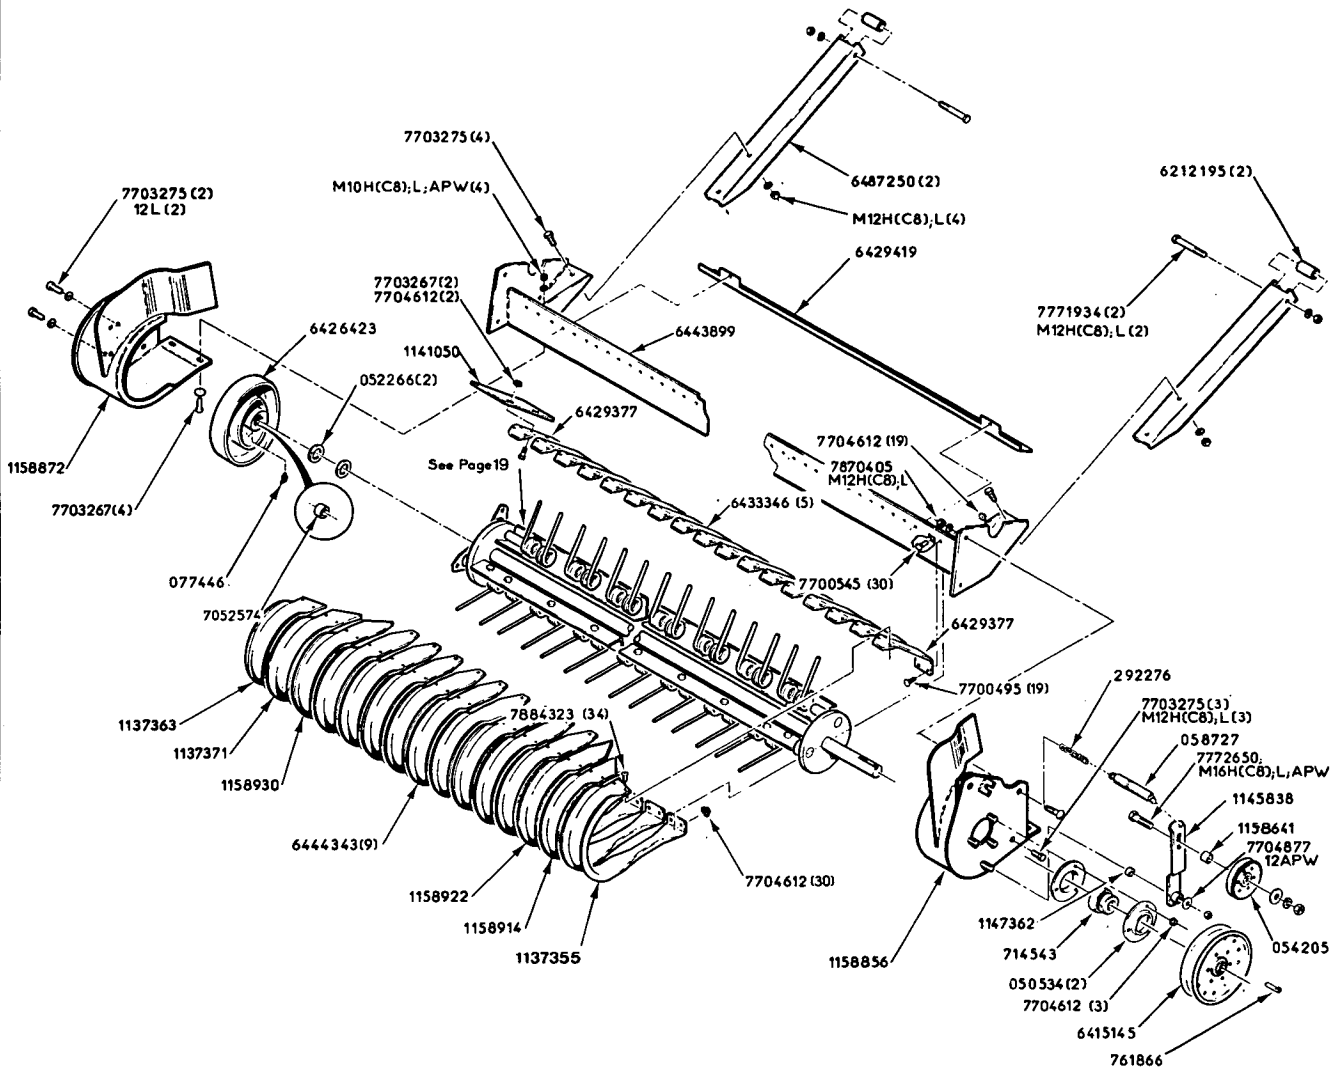

PICK-UP ASSEMBLY

050534	(2)	Flange	1158930	(1)	Tine Guard
052266	(2)	1-1/4" Machinery Bushing	6212195	(2)	Bushing 2-1/8" Long
054205	(1)	Flat Idler	6415145	(1)	Sheave
058727	(1)	Spring	6426423	(1)	Track, Cam
077446	(1)	M 8 x 90° Zerk	6429377	(2)	Support
292276	(1)	Chain	6429419	(1)	Shield
714543	(1)	Bearing	6433346	(5)	Support
761866	(1)	8 x 7 x 40 mm Gib Key	6443899	(1)	Frame
1137355	(1)	Tine Guard	6444343	(9)	Tine Guard
1137363	(1)	Tine Guard	6487250	(2)	Channel
1137371	(1)	Tine Guard	7052574	(1)	Bushing
1141050	(1)	Shield	7700495	(19)	M 10-25 (C 8, 8) Round Head Square Neck Bolt
1145838	(1)	Idler Bracket	7700545	(30)	M 10-20 (C 8, 8) Round Head Square Neck Bolt
1147362	(1)	Spacer	7703267	(6)	M 10-25 (C 8, 8) Hex Cap Screw
1158641	(1)	Spacer	7703275	(9)	M 12-25 (C 8, 8) Hex Cap Screw
1158856	(1)	Shield	7704612	(54)	M 12 (C 8) Hex Flange Serrated Lock Nut
1158872	(1)	Shield Right	7704877	(1)	M 12 (C 8) Hex Flange Serrated Lock Nut
1158914	(1)	Tine Guard	7771934	(2)	M 12-80 (C 8, 8) Hex Cap Screw
1158922	(1)	Tine Guard	7772650	(1)	M 16-80 (C 8, 8) Hex Cap Screw
			7870405	(1)	M 12-25 (C 8, 8) Round Head Square Neck Bolt
			7884323	(34)	M 8-16 (C 8, 8) Gross Recess Round Head Machine Screw