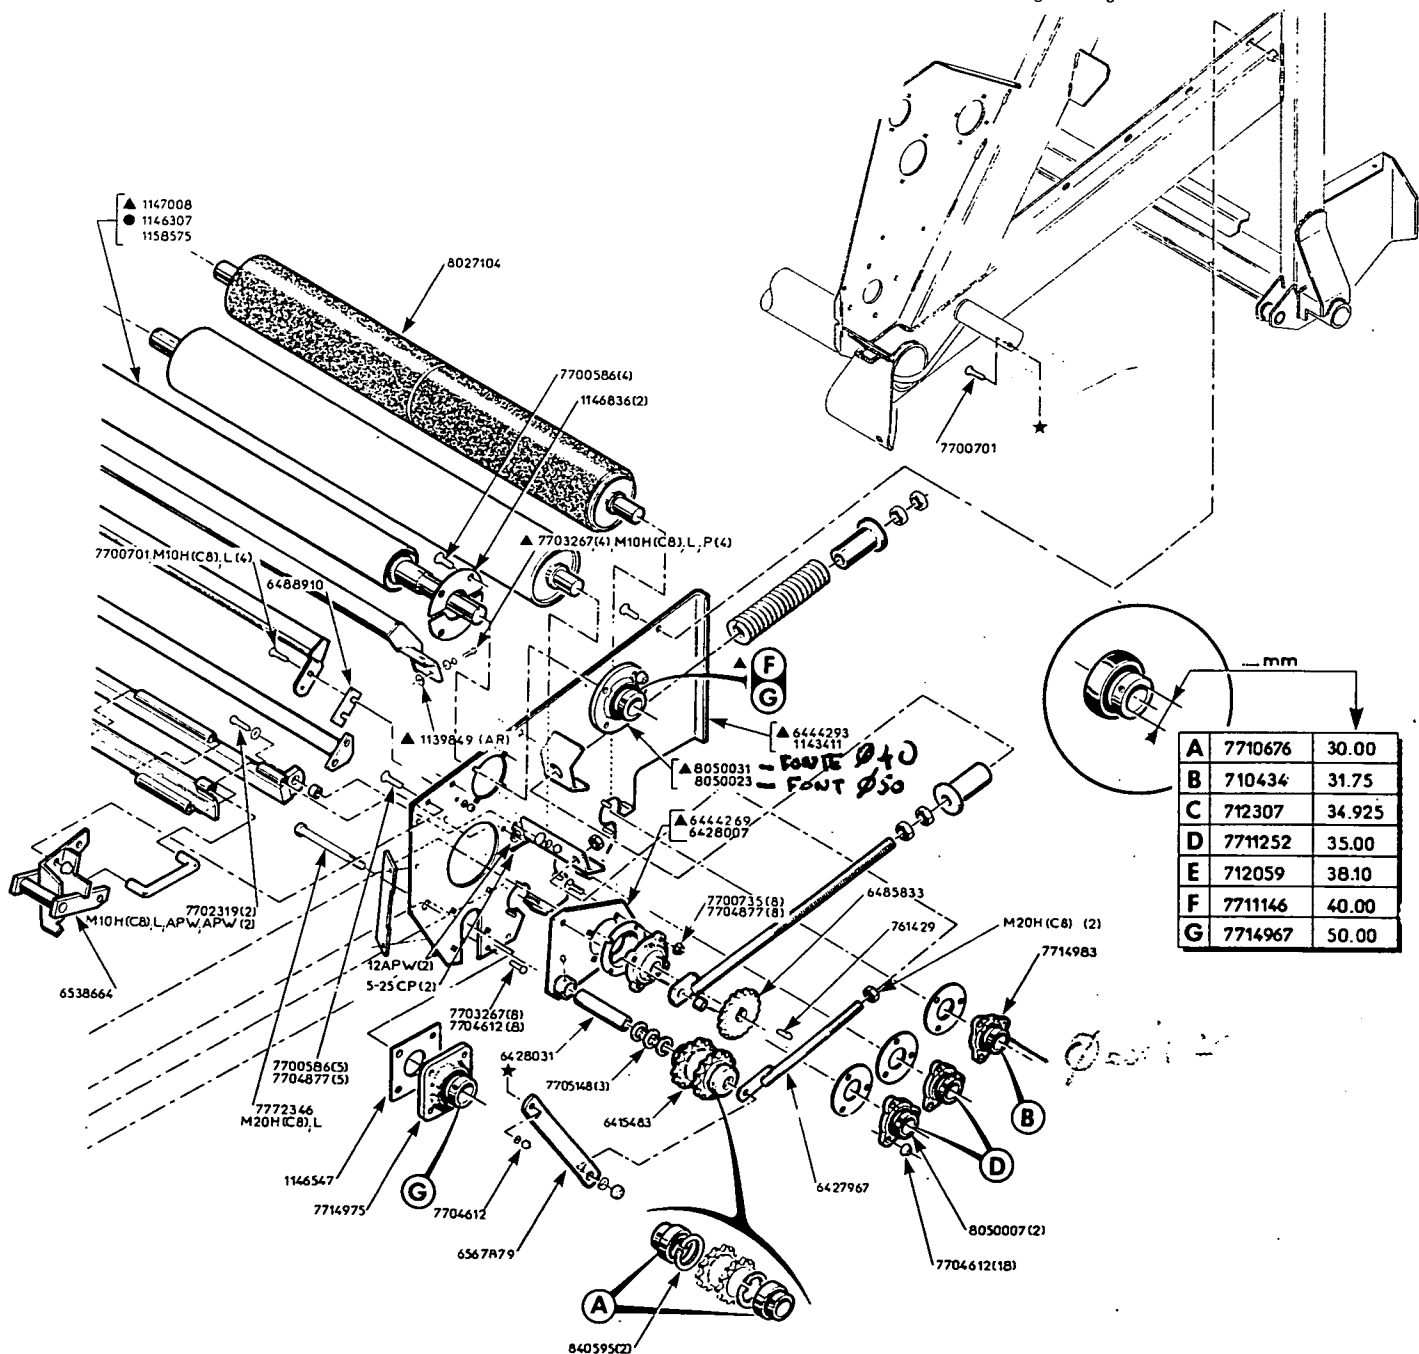

6539472	(2)	Spacer	7711146	(2)	Bearing
6567879	(1)	Strap	▲7711252	(1)	Bearing
7086002	(AR)	Chain Type A R/C 60 159 Links + 1 Connector Link	7711252	(4)	Bearing
7088826	(1)	Sprocket	7714942	(2)	Flange Bearing
7700586	(9)	M 12-35 (C 8.8) Round Head Square Neck Bolt	7714967	(2)	Bearing
7700701	(5)	M 10-30 (C 8.8) Round Head Square Short Neck Bolt	7714975	(1)	Flange Bearing
7700735	(10)	M 12-40 (C 8.8) Round Head Square Short Neck Bolt	7714983	(1)	Flange Bearing
7702319	(2)	M 10-35 (C 8.8) Hex Cap Screw	7714991	(1)	Flange Bearing
7702517	(1)	M 20-70 (C 8.8) Hex Cap Screw	7771892	(4)	M 8-20 (C 8.8) Hex Cap Screw
▲7703267	(4)	M 10-25 (C 8.8) Hex Cap Screw	7772346	(1)	M 20-200 (C 8.8) Hex Cap Screw
7703267	(8)	M 10-25 (C 8.8) Hex Cap Screw	7827199	(1)	Rubber Roller
7704612	(27)	M 10 (C8) Hex Flange Serrated Lock Nut	7870405	(5)	M 12-25 (C 8.8) Round Head Square Short Neck Bolt
7704695	(2)	M 12 (C8) Hex Lock Nut	8027104	(1)	Rubber Roller
7704869	(4)	M 8 (C8) Hex Lock Nut	▲8050007	(1)	Flange Bearing
7704877	(37)	M 12 (C8) Hex Flange Serrated Lock Nut	8050007	(1)	Flange Bearing
7705148	(3)	Dia. 30 Average Plan Washer	▲8050031	(1)	Bearing
7710676	(2)	Bearing	8050023	(1)	Flange Bearing
▲7711146	(1)	Bearing	8050049	(2)	Flange Bearing