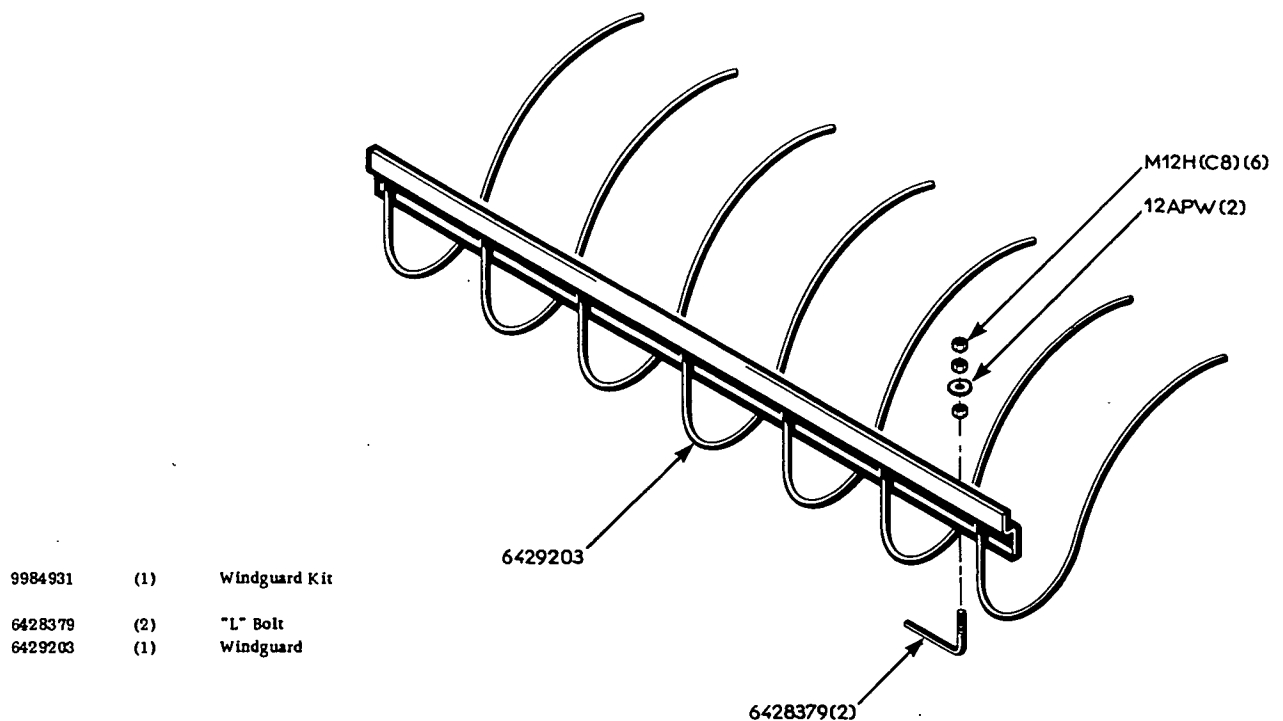

SEMI-AUTOMATIC TWINING KIT « PRESTOLITE »

ONCE INVENTORIES WILL BE CONSUMED, USE ASSEMBLY 9983552
APRES ÉPUISEMENT DES STOCKS, UTILISER L'ENSEMBLE 9983552
NACH AUSSCHÖPFUNG DER LAGER, DAS TEIL 9983552
DOPO ESAURIMENTO DELLE SCORTE UTILIZZARE L'ASSIEME 9983552

WINDGUARD KIT