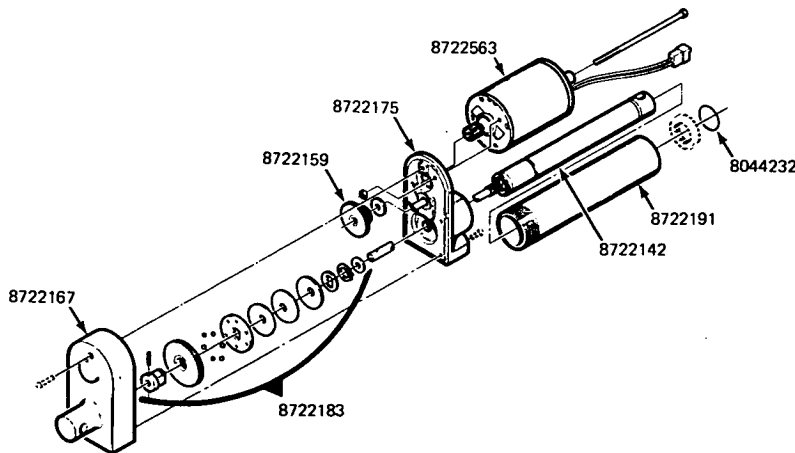

1140003	(1)	Actuator Complete
8044232	(1)	O-Ring
8722142	(1)	Jackscrew and Extension
8722159	(1)	Gear and Washer
8722167	(1)	Rear Housing
8722175	(1)	Housing
8722183	(1)	Clutch Assembly
8722191	(1)	Tube
8722563	(1)	Motor Assembly