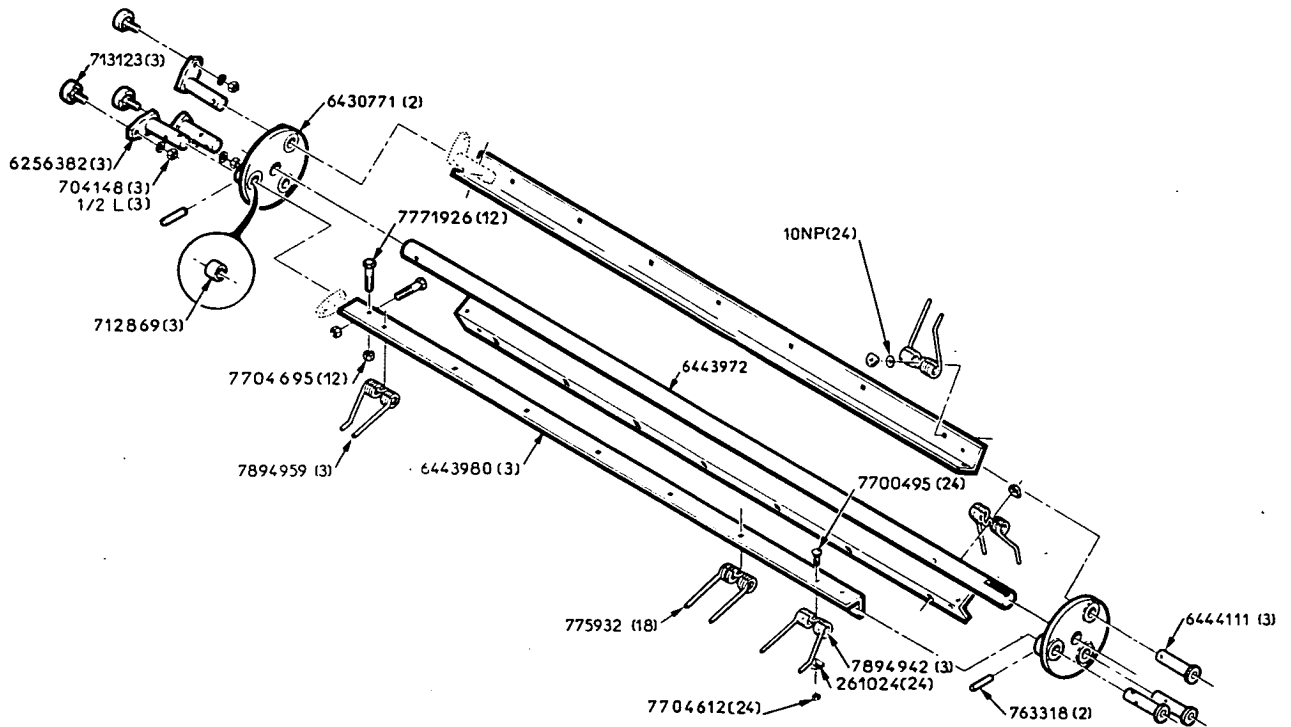

261024	(24)	Clip
704148	(3)	1/2" Hex Nut
712869	(6)	Tine Bearing
713123	(3)	Cam Bearing
763318	(2)	3/8 x 2 1/4" Spiral Pin
775932	(18)	Double Tine
6256382	(3)	Crank
6430771	(2)	Bulkhead Assembly
6443972	(1)	Shaft
6443980	(3)	Angle Pick-Up
6444111	(3)	Shaft
7700495	(24)	M 10-25 (C 8.8) Round Head Square Neck Bolt
7704612	(24)	M 10 (C 8) Hex Lock Nut
7704695	(12)	M 12 (C 8) Hex Lock Nut
7771926	(12)	M 12-45 (C 8.8) Hex Cap Screw
7894942	(3)	Double Tine Right
7894959	(3)	Double Tine Left