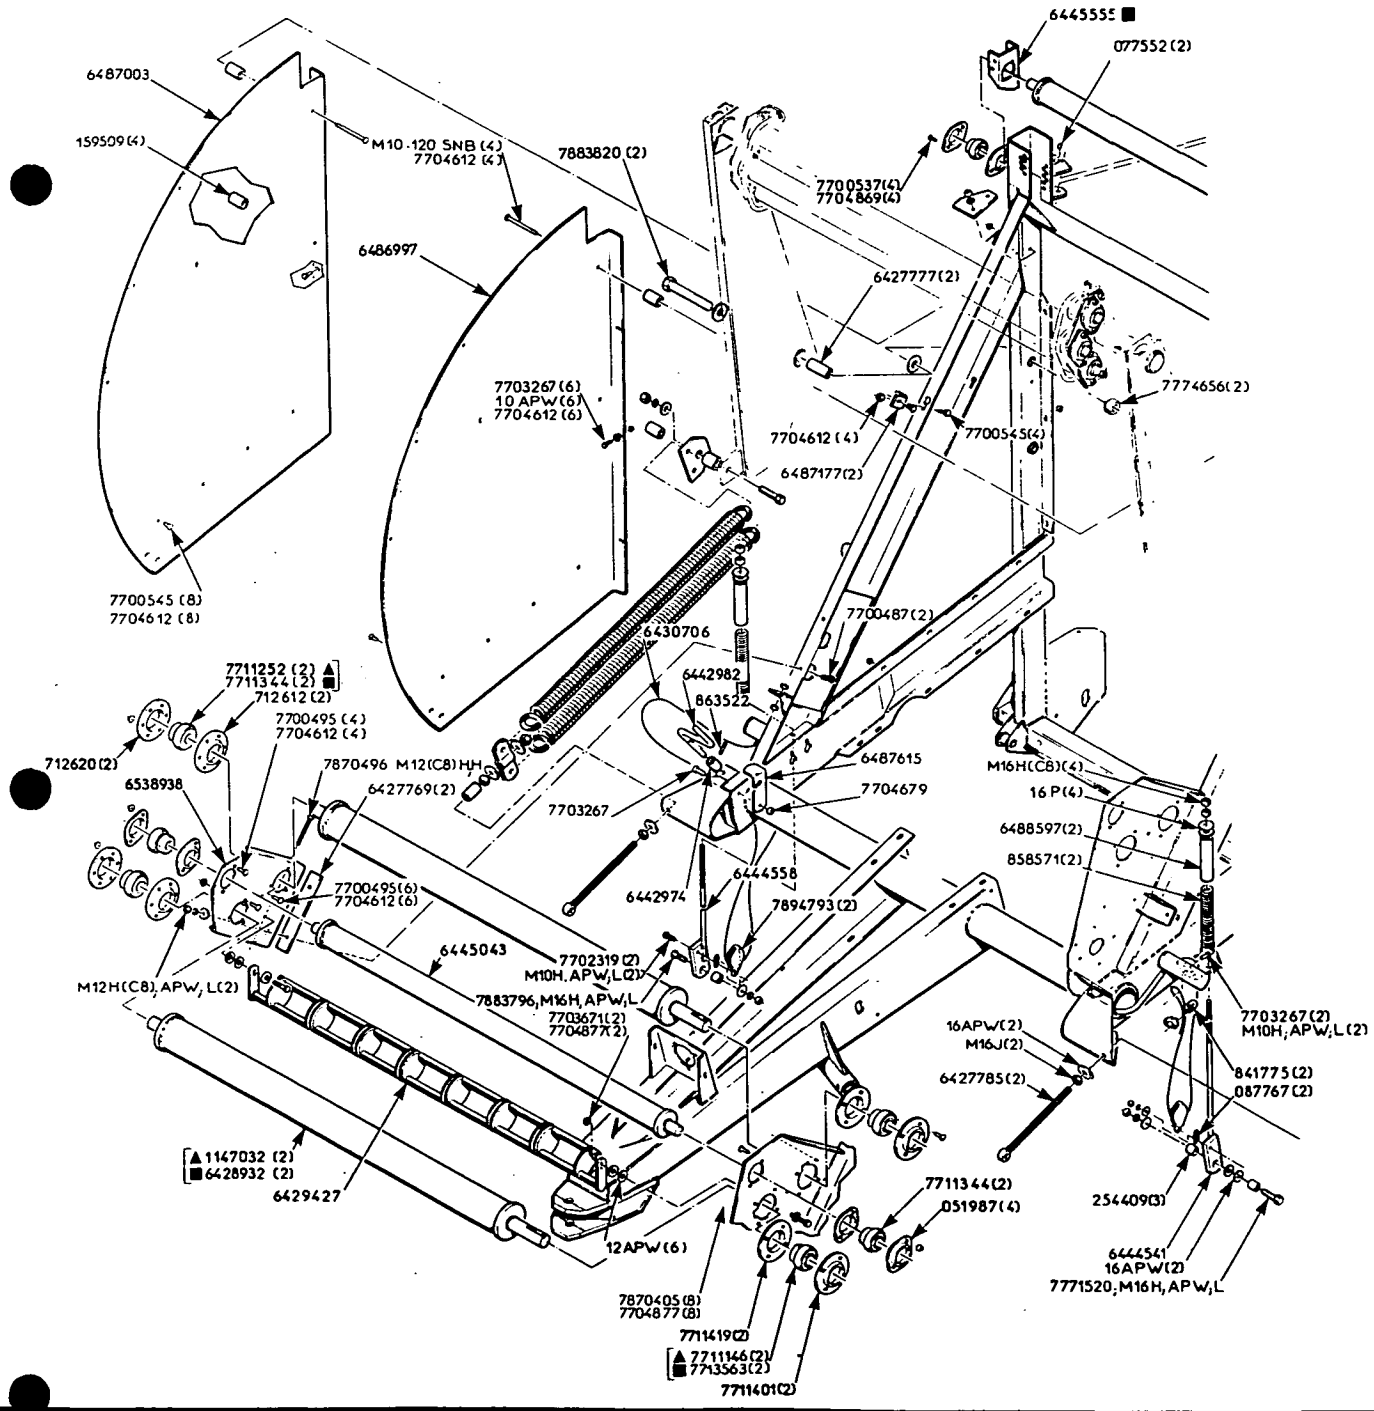

MAIN FRAME ASSEMBLY

FOR MACHINE RUN 175.01.001 to 175.03.175
POUR MACHINE SERIE 175.01.001 à 175.03.175
NUR FUER MASCHINE AB SERIE 175.01.001 bis 175.03.175
PER MACHINA SERIE 175.01.001 alla 175.03.175

■	FOR MACHINE RUN POUR MACHINE SERIE NUR FUER MASCHINE AB SERIE PER MACHINA SERIE	175.01.001 to 175.01.100 175.01.001 à 175.01.100 175.01.001 bis 175.01.100 175.01.001 alla 175.01.100
▲	FOR MACHINE RUN POUR MACHINE SERIE NURFUER MASCHINE AB SERIE PER MACHINA SERIE	175.02.001 to 175.03.175 175.02.001 à 175.03.175 175.02.001 bis 175.03.175 175.02.001 alla 175.03.175