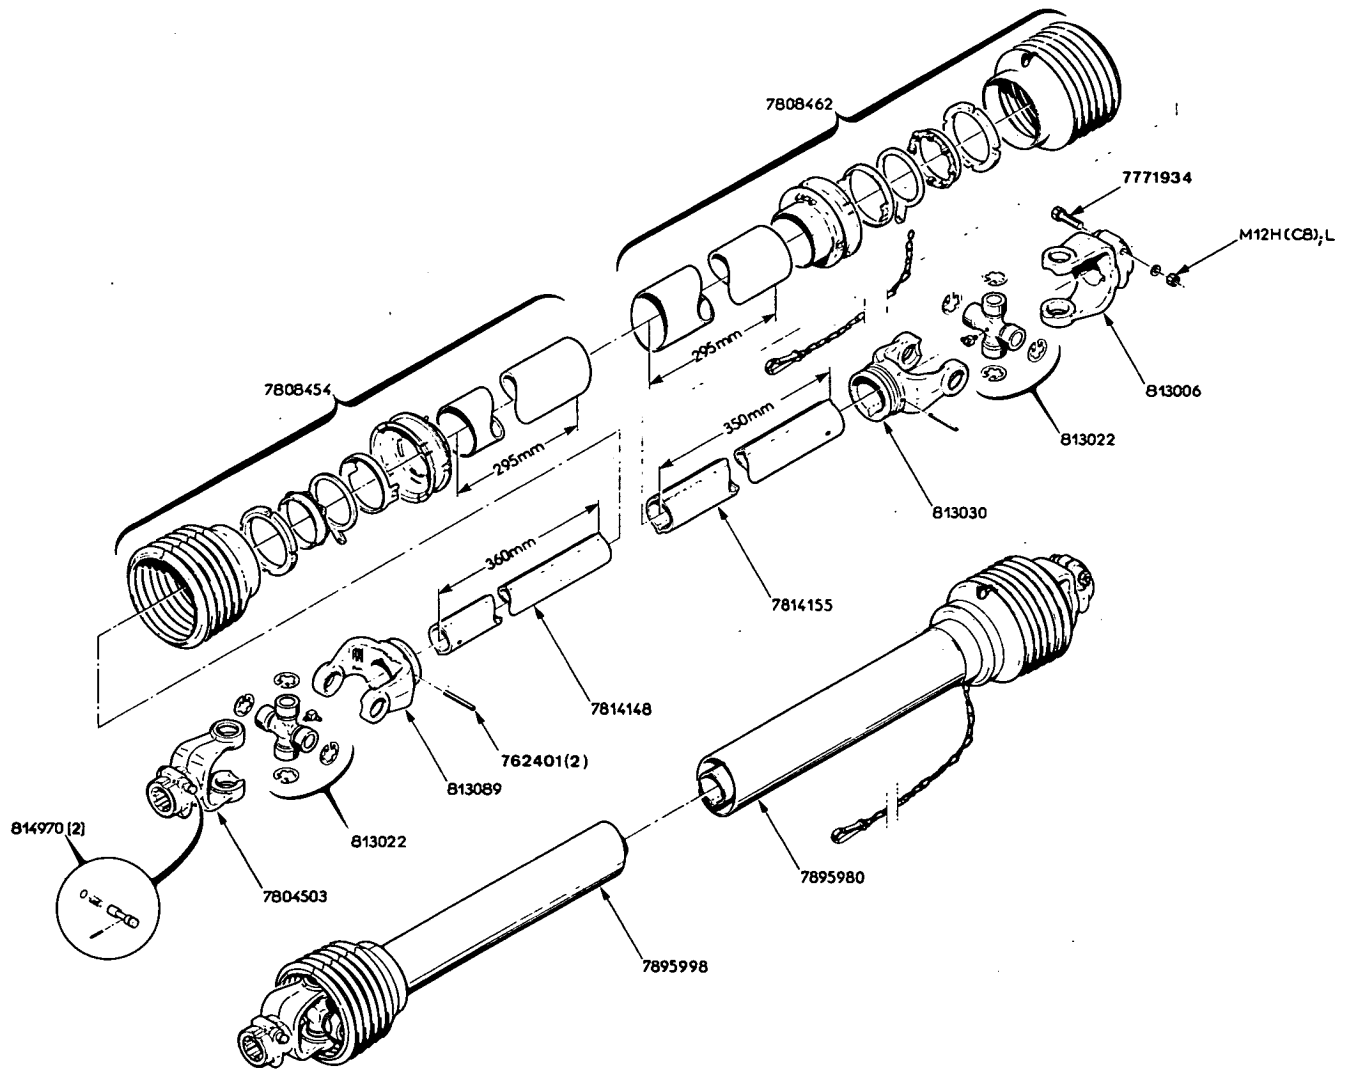

PTO U-JOINT

762401	(2)	10 x 85 Roll Pin
813006	(1)	Bored Yoke Dia : 35
813022	(2)	Journal Repair Kit
813030	(1)	Groove Yoke For 2 aG Tube
813089	(1)	Groove Yoke For 1 bGA Tube
814970	(2)	Locking
7771934	(1)	M 12-80 (C 8.8) Hex Cap Screw
7804503	(1)	Yoke Clamp 1 - 3/8" 6 Splines
7808454	(1)	Shield Outer
7808462	(1)	Shield Inner
7814148	(1)	Tube b GA
7814155	(1)	Tube 2 aG
7895980	(1)	Implement Half Assembly
7895998	(1)	Tractor Half Assembly