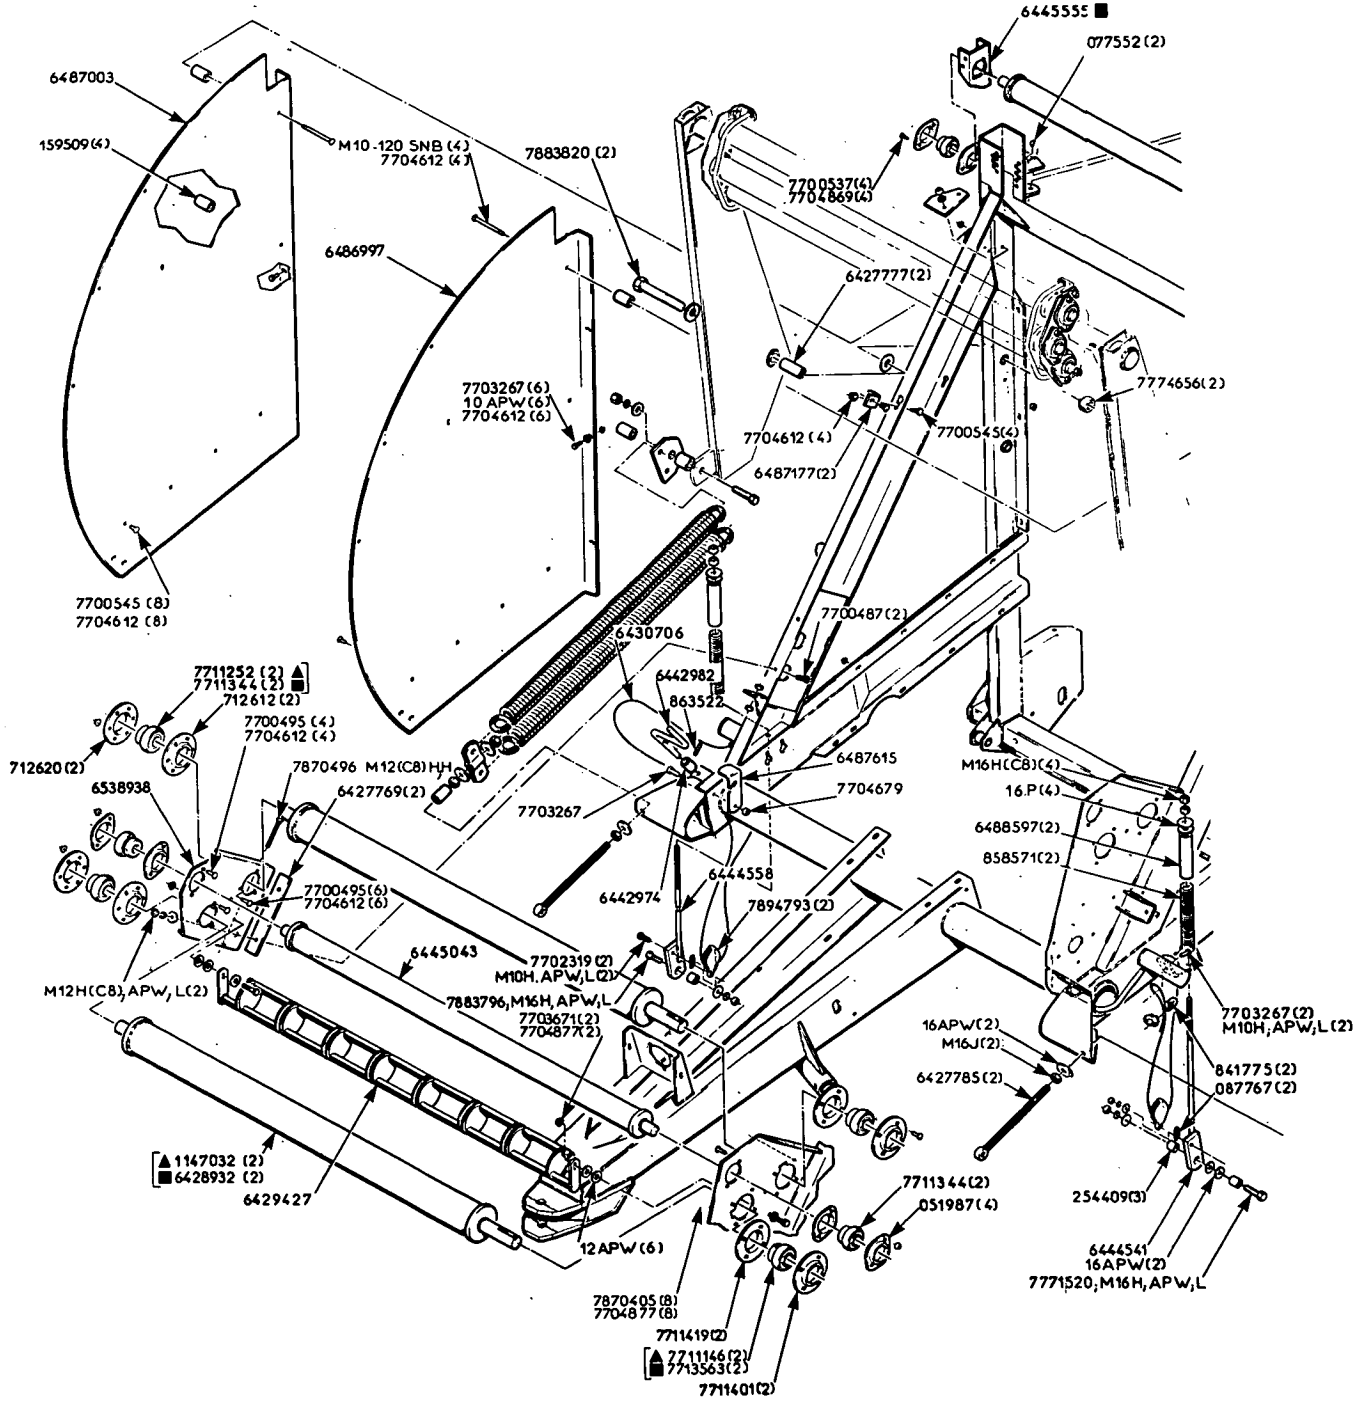

MAIN FRAME ASSEMBLY

FOR MACHINE RUN 175.01.001 to 175.03.175
POUR MACHINE SERIE 175.01.001 à 175.03.175
NUR FUER MASCHINE AB SERIE 175.01.001 bis 175.03.175
PER MACHINA SERIE 175.01.001 alla 175.03.175

■	FOR MACHINE RUN POUR MACHINE SERIE NUR FUER MASCHINE AB SERIE PER MACHINA SERIE	175.01.001 to 175.01.100 175.01.001 à 175.01.100 175.01.001 bis 175.01.100 175.01.001 alla 175.01.100
▲	FOR MACHINE RUN POUR MACHINE SERIE NURFUER MASCHINE AB SERIE PER MACHINA SERIE	175.02.001 to 175.03.175 175.02.001 à 175.03.175 175.02.001 bis 175.03.175 175.02.001 alla 175.03.175