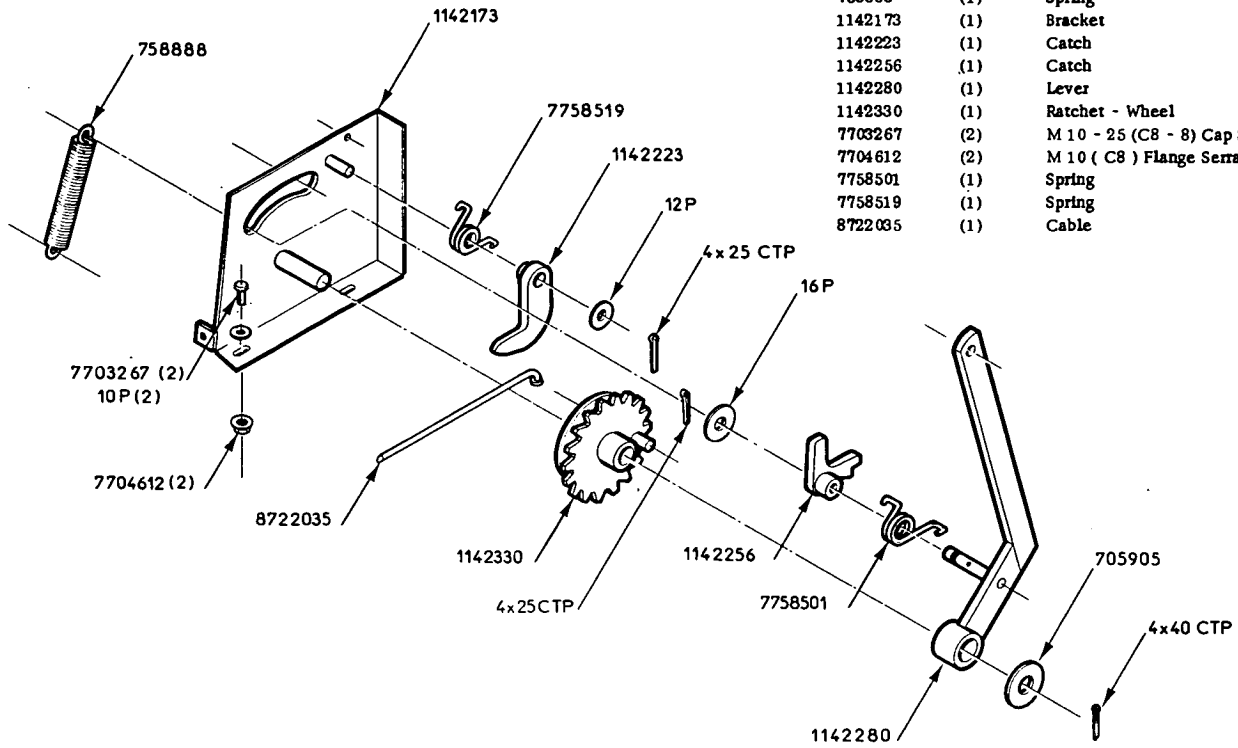

PICK-UP LIFTING KIT

9983677	(1)	Pick-Up Lifting Kit Complete
705905	(1)	M 22 Washer
758888	(1)	Spring
1142173	(1)	Bracket
1142223	(1)	Catch
1142256	(1)	Catch
1142280	(1)	Lever
1142330	(1)	Ratchet - Wheel
7703267	(2)	M 10 - 25 (C8 - 8) Cap Screw
7704612	(2)	M 10 (C8) Flange Serrated Lock Nut
7758501	(1)	Spring
7758519	(1)	Spring
8722035	(1)	Cable

ACTUATOR ASSEMBLY