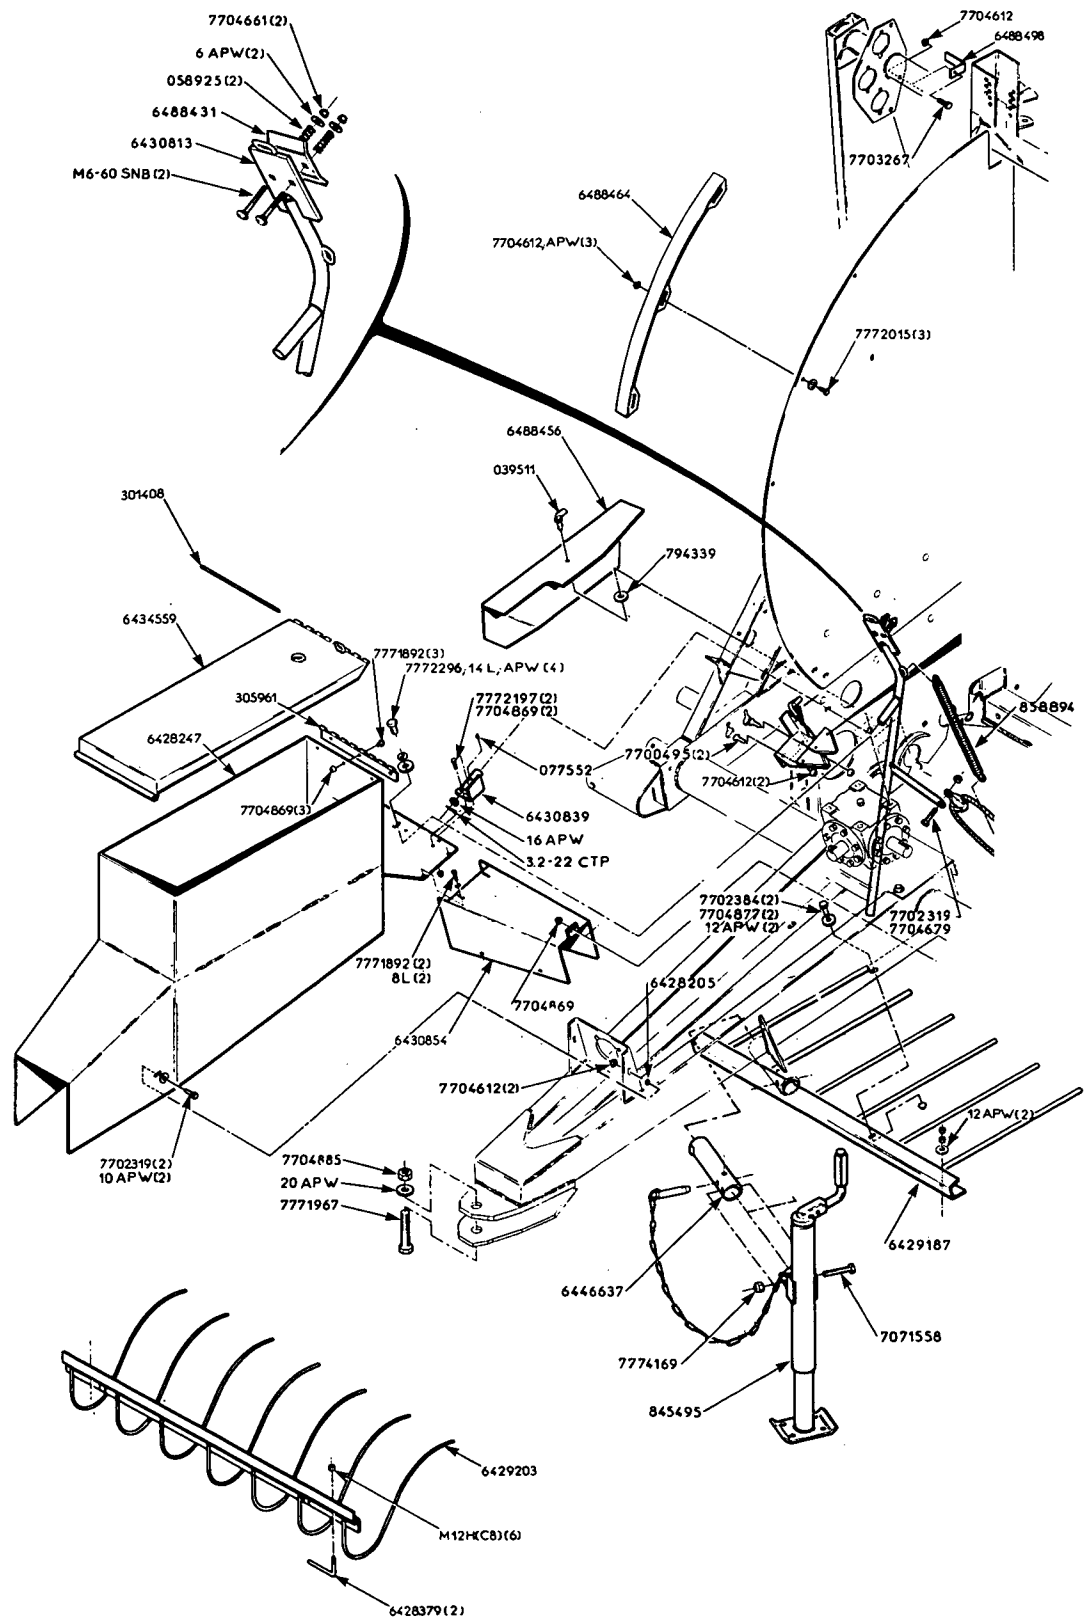

JACK, SHIELDS AND TWINE ASSEMBLY

FOR MACHINE RUN
POUR MACHINE SERIE
NUR FUER MASCHINE AB SERIE
PER MACHINA SERIE

175.01.001 to 175.03.175
175.01.001 à 175.03.175
175.01.001 bis 175.03.175
175.01.001 alla 175.03.175