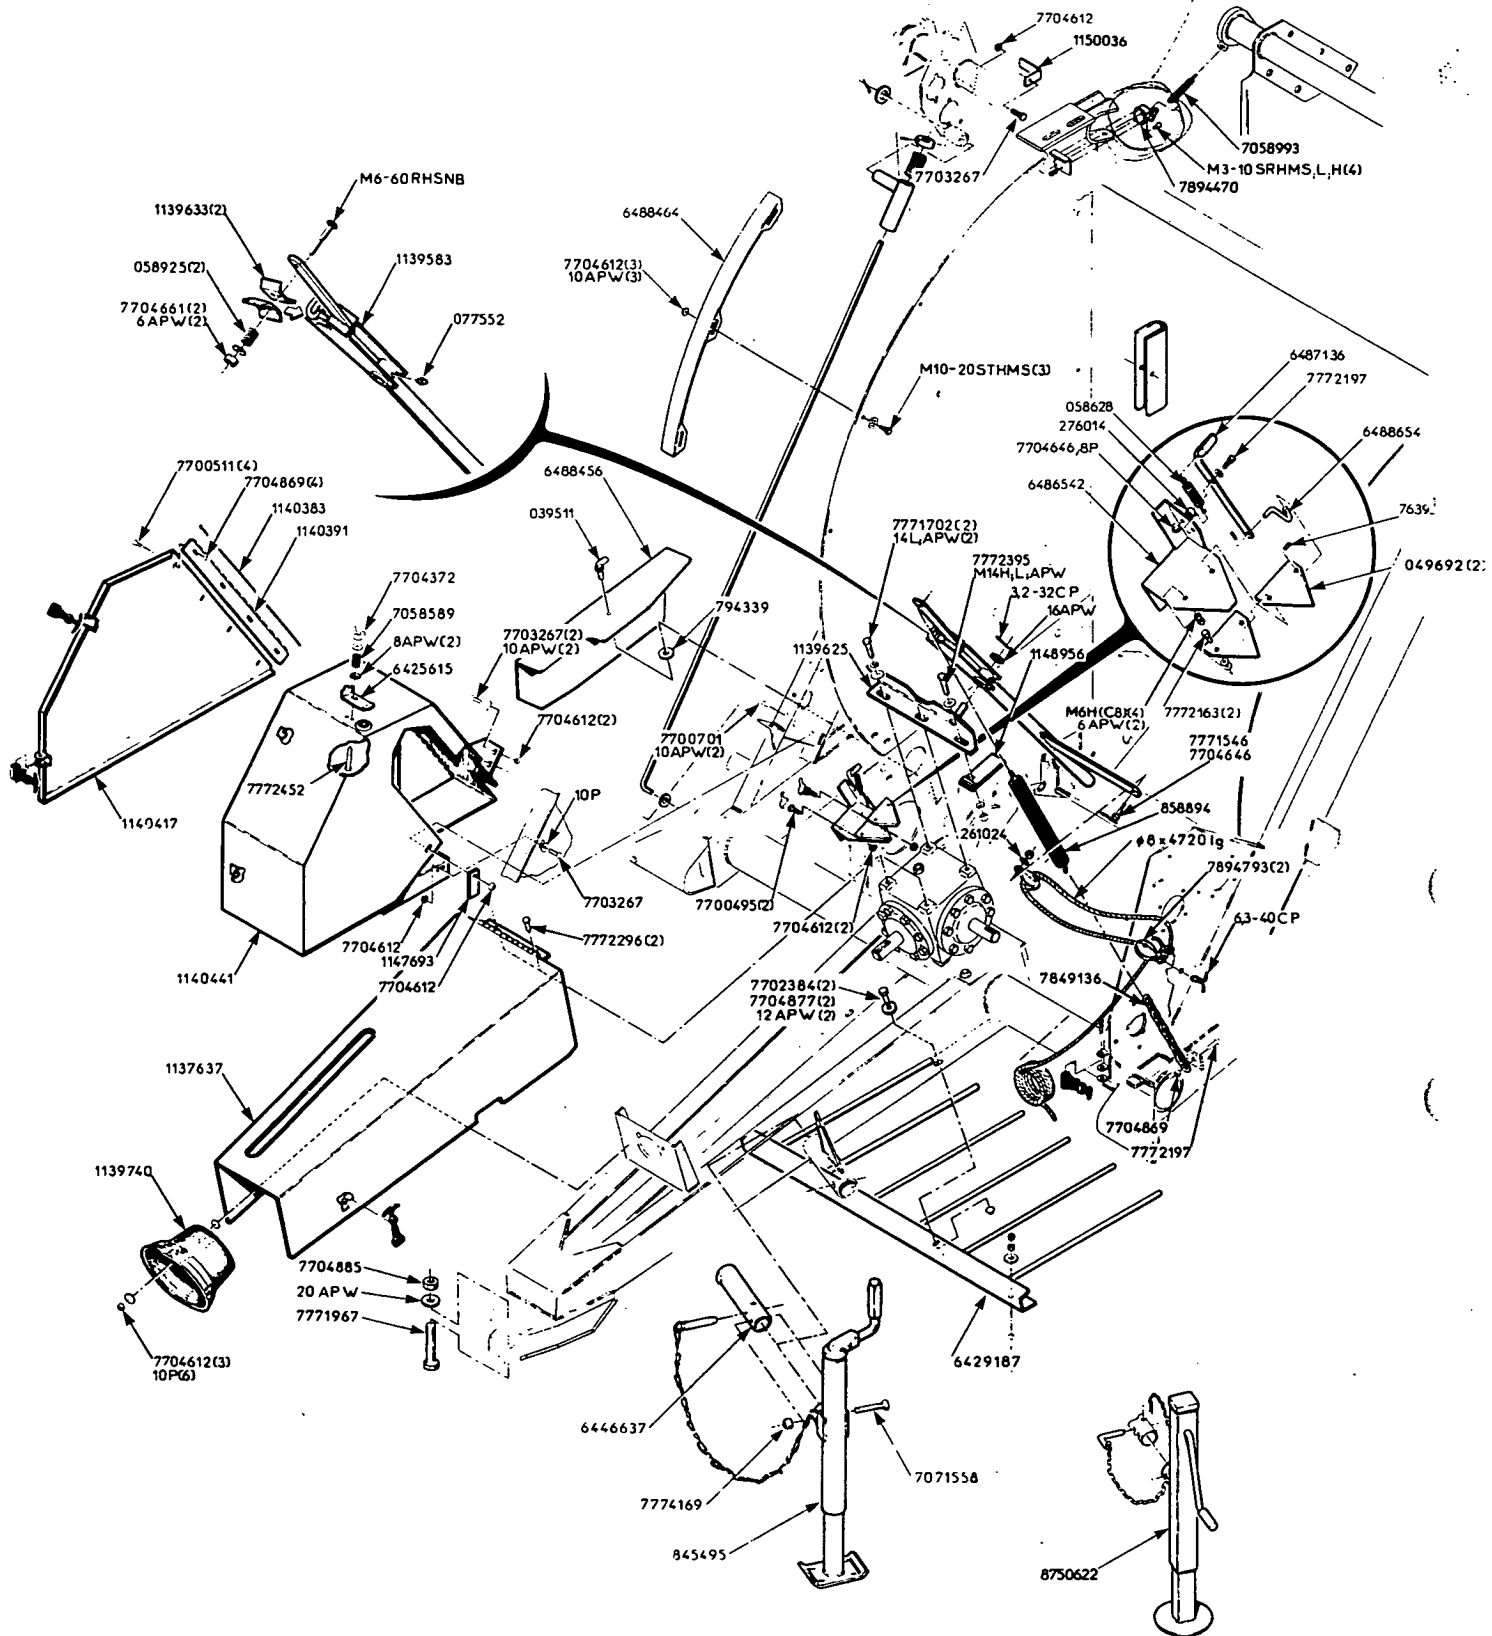

JACK, SHIELDS AND TWINE ASSEMBLY

COMPLETE
DE BARLES