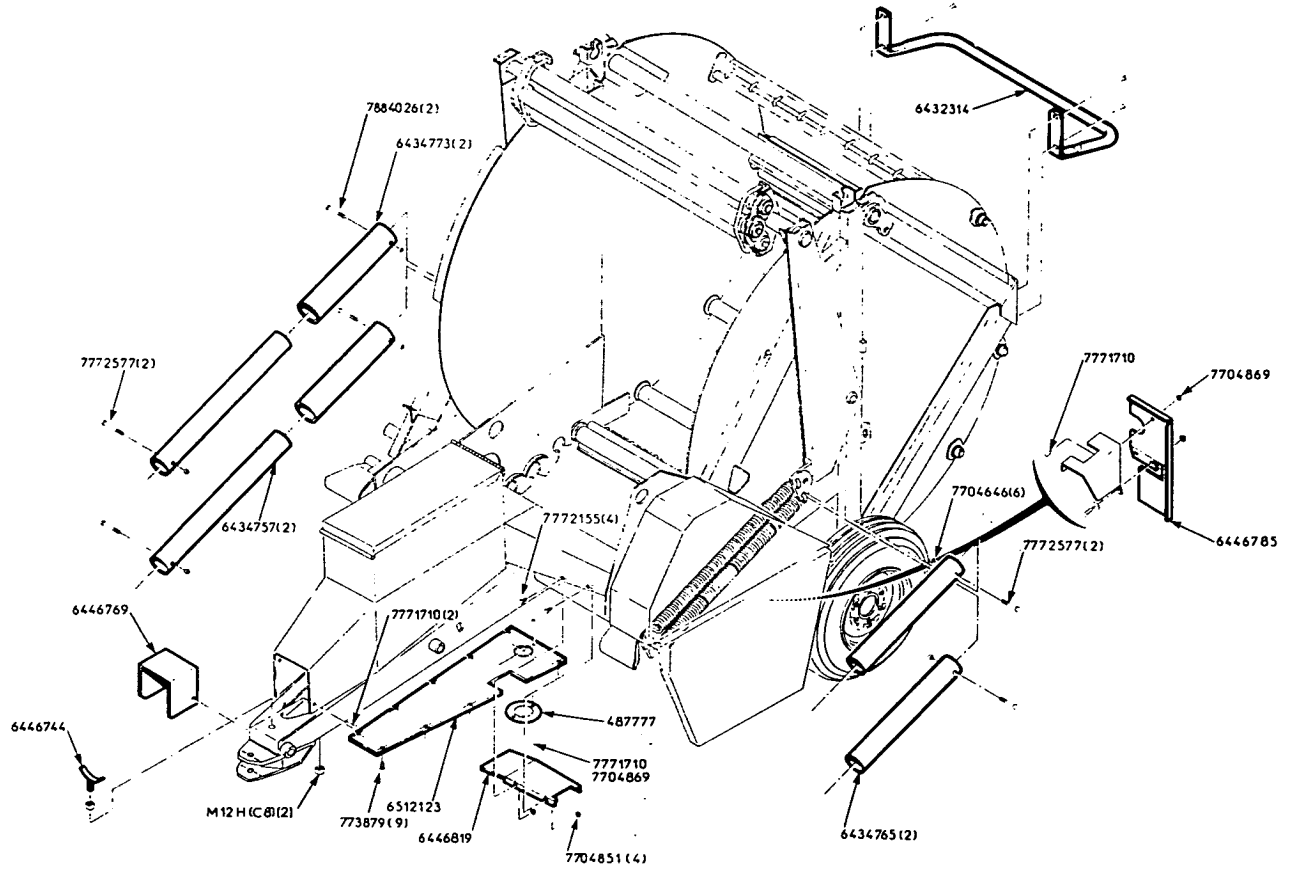

SAFETY SHIELDS KIT

FOR MACHINE RUN
POUR MACHINE SERIE
NURFUER MASCHINE AB SERIE
PER MACHINA SERIE

175.02.001 to 175.03.175
175.02.001 à 175.03.175
175.02.001 bis 175.03.175
175.02.001 alla 175.03.175

487777	(1)	Cover
773879	(9)	14 - 14 x 25 Hex Head Tapping Screw
6432314	(1)	Protection For The Rear Gate
6434757	(2)	Shield For The Right Springs
6434765	(2)	Shield For the Left Springs
6434773	(2)	Shield For the Right Springs
6446744	(1)	Bracket
6446769	(1)	Shield
6446785	(1)	Shield
6446819	(1)	Shield
6512123	(1)	Shield For The Primary Shaft
7704646	(6)	M 8 Lock Nut
7704851	(4)	M 6 Hex Flange Serrated Lock Nut
7704869	(2)	M 8 Hex Flange Serrated Lock Nut
7771710	(4)	M 8 - 16 (C8 - 8) Hex Cap Screw
7772155	(4)	M 6 - 16 (C8 - 8) Hex Cap Screw
7772577	(4)	M 8 - 100 (C8 - 8) Hex Cap Screw
7884026	(2)	M 8 - 110 (C8 - 8) Hex Cap Screw

9983404 (1) Safety Shields Kit Complete