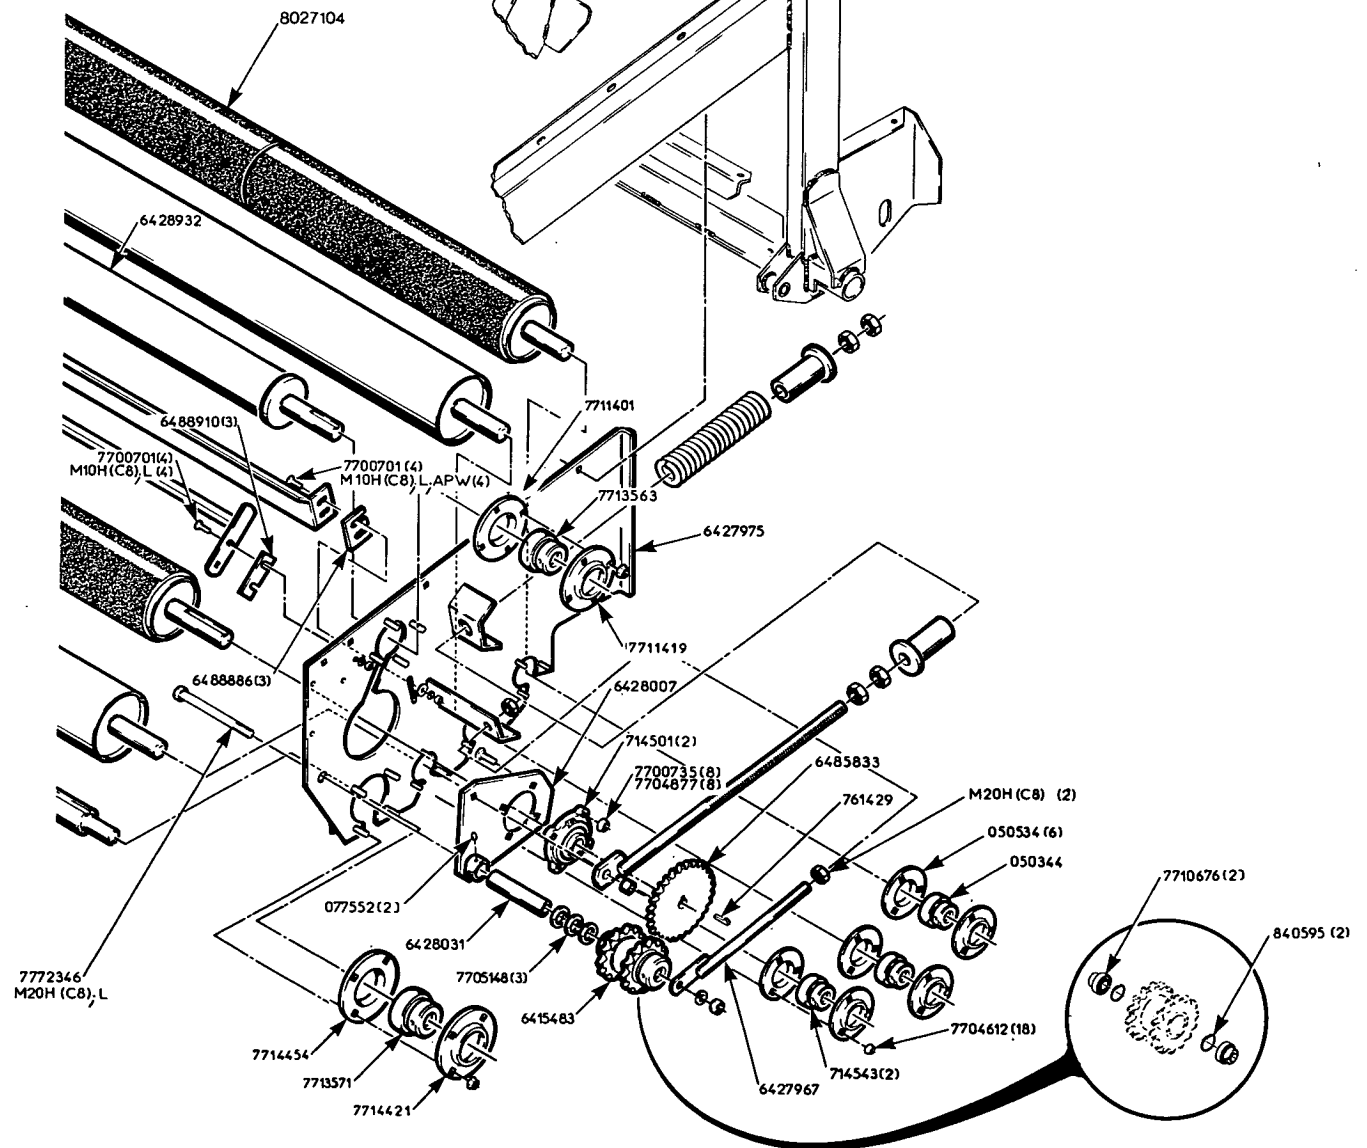

6487391	(3)	Washer	7713571	(1)	Bearing
6487748	(1)	Spacer, - 85 mm lg	7714421	(1)	Flangette
6487789	(4)	Tube	7714454	(1)	Flangette
6488886	(3)	Shim	7772346	(1)	M 20 - 200 (C8 - 8) Hex Cap Screw
6488910	(3)	Shim	7827199	(1)	Rubber Roller
6498794	(1)	Adjusting Bearing Plate	7870405	(8)	M 12 - 25 (C8 - 8) Round Head Square Neck Bolt
7086002	(AR)	Chain Type R/C 60 159 Link + Connector Link	7870421	(2)	M 12 - 70 (C8 - 8) Round Head Square Neck Bolt
7088826	(1)	Sprocket	7870447	(1)	M 12 - 110 (C8 - 8) Round Head Square Neck Bolt
7700495	(3)	M 10 - 25 (C8 - 8) Round Head Square Neck Bolt	8027104	(1)	Rubber Roller
7700701	(10)	M 10 - 30 (C8 - 8) Round Head Square Neck Bolt			
7700735	(12)	M 12 - 40 (C8 - 8) Round Head Square Neck Bolt			
7702517	(1)	M 20 - 70 (C8 - 8) Hex Cap Screw			
7704612	(21)	M 10 (C8) Hex Flange Serrated Lock Nut			
7704877	(30)	M 12 (C8) Hex Flange Serrated Lock Nut			
7705148	(3)	Dia 30 Average Plain Washer			
7710676	(2)	Bearing with Collar			
7711344	(1)	Bearing			
7711401	(2)	Flangette			
7711419	(2)	Flangette			
7713563	(2)	Bearing			