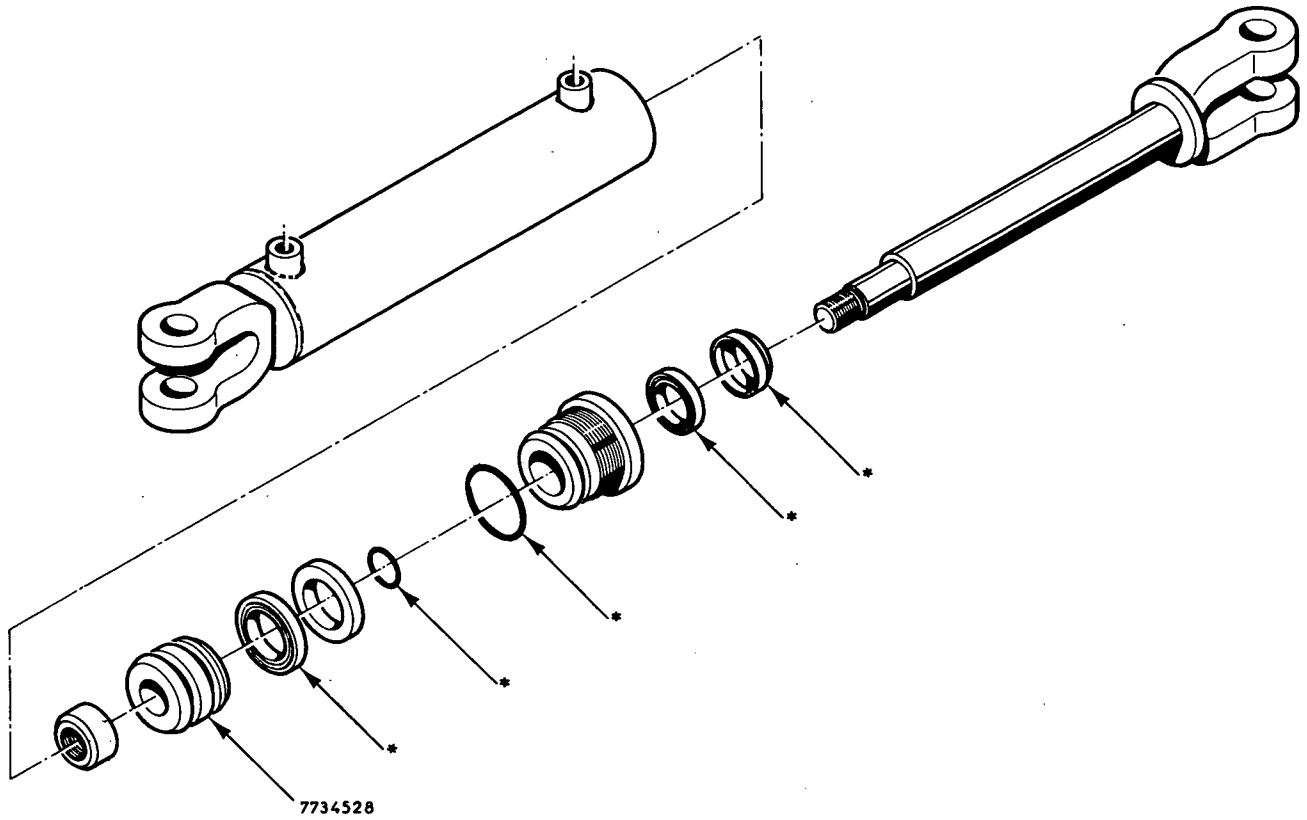

HYDRAULIC CYLINDER ASSEMBLY

- 7795446 (1) Hydraulic Cylinder Complete
- 7734528 (1) Piston
- 7735699 (1) Seal Repair Kit (Includes Item Marked With Asterisks*)