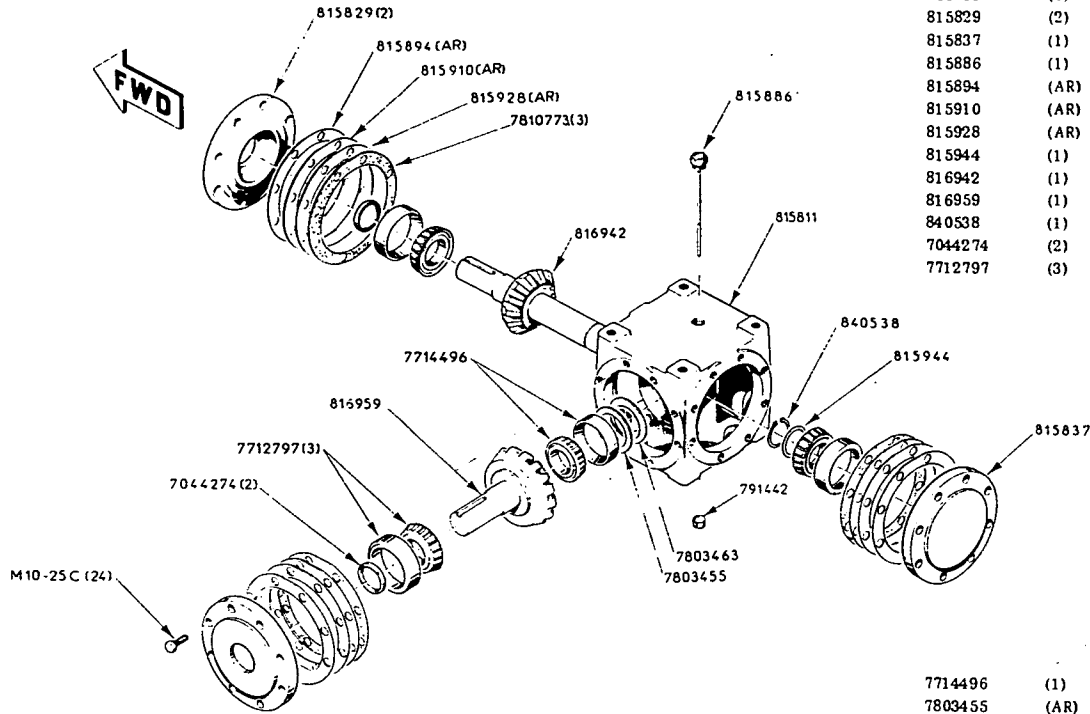

GEAR BOX

FOR MACHINE RUN
POUR MACHINE SERIE
NUR FUER MASCHINE AB SERIE
PER MACHINA SERIE

175.01.001 to 175.05.225
175.01.001 à 175.05.225
175.01.001 bis 175.05.225
175.01.001 alla 175.05.225

776187	(1)	Gear Box Complete
791442	(1)	Drain Plug Dia. 1/2" Gaz
815811	(1)	Housing
815829	(2)	Cap
815837	(1)	Cap
815886	(1)	Dip Stick Dia. 1/2" Gaz
815894	(AR)	Shim (0.1 mm)
815910	(AR)	Shim (0.2 mm)
815928	(AR)	Shim (0.5 mm)
815944	(1)	Special Washer
816942	(1)	13T Gear With Shaft
816959	(1)	18T Gear With Shaft
840538	(1)	Retaining Ring
7044274	(2)	Seal
7712797	(3)	Bearing

7714496	(1)	Bearing
7803455	(AR)	Machinery Bushing (0.2 mm)
7803463	(AR)	Machinery Bushing (0.5 mm)
7810773	(3)	Gasket Thickness (0.1 mm)

GEAR BOX

8040842	(1)	Gearbox Complete (MEZŐGÉP GYOR : 151.0-7761-00)
800284	(AR)	Gasket (0,05mm)
800292	(AR)	Gasket (0,13mm)
800300	(AR)	Gasket (0,38mm)
816694	(2)	Plain Plug
861435	(2)	10 x 8 x 4 Key
7703077	(16)	M 10-30 Hex Cap Screw
7703267	(2)	M 10-25 Hex Cap Screw
7711336	(2)	Bearing (32207)
7815889	(2)	Washer
7815939	(1)	Gear, 27 Tooth
7815947	(2)	O-Ring
7815954	(2)	Seal
7815962	(AR)	Shim