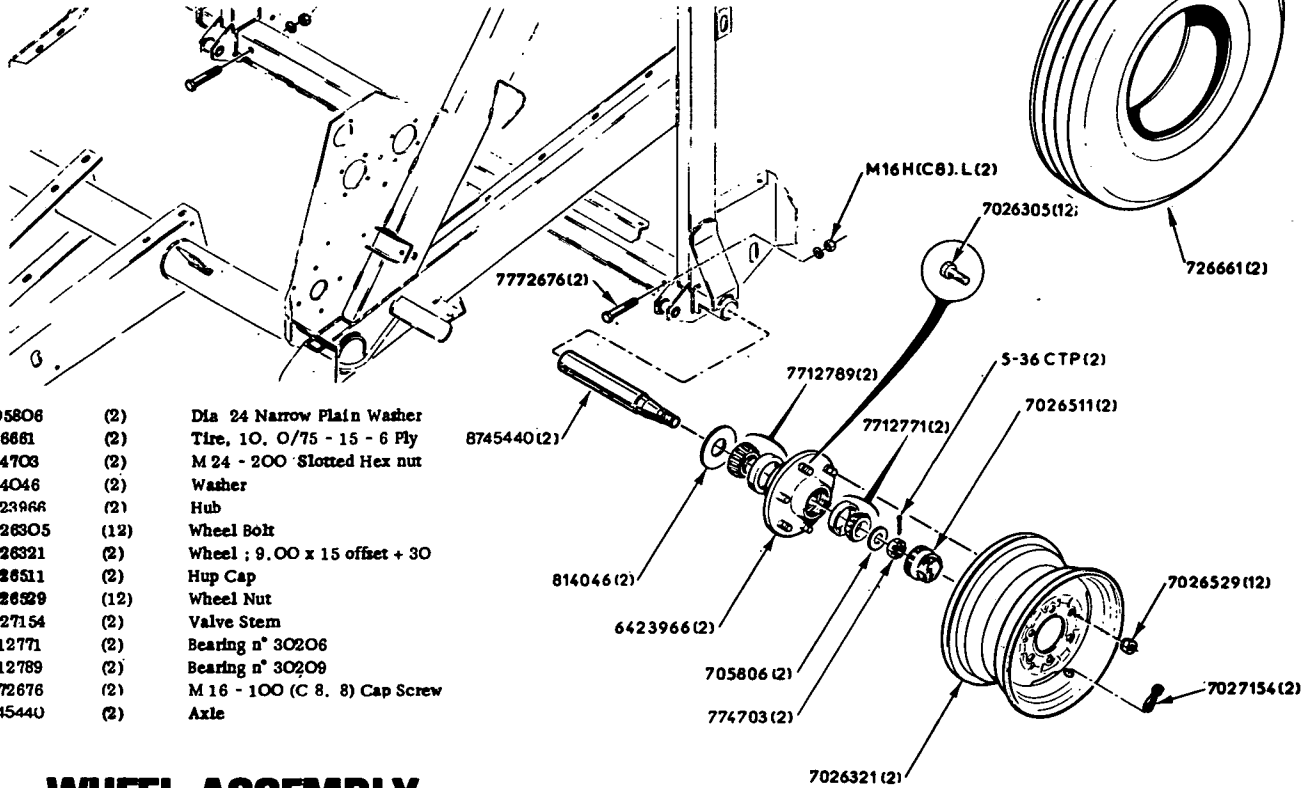

WHEEL ASSEMBLY

FOR MACHINE RUN 175.01.001 to 175.05.325
POUR MACHINE SERIE 175.01.001 à 175.05.325
NUR FUER MASCHINE AB SERIE 175.01.001 bis 175.05.325
PER MACHINA SERIE 175.01.001 alla 175.05.325

705806	(2)	Dia 24 Narrow Plain Washer
726661	(2)	Tire, 10.0/75 - 15 - 6 Ply
774703	(2)	M 24 - 200 Slotted Hex nut
814046	(2)	Washer
6423966	(2)	Hub
7026305	(12)	Wheel Bolt
7026321	(2)	Wheel ; 9.00 x 15 offset + 30
7026511	(2)	Hub Cap
7026529	(12)	Wheel Nut
7027154	(2)	Valve Stem
7712771	(2)	Bearing n° 30206
7712789	(2)	Bearing n° 30209
772676	(2)	M 16 - 100 (C 8. 8) Cap Screw
8745440	(2)	Axle

WHEEL ASSEMBLY