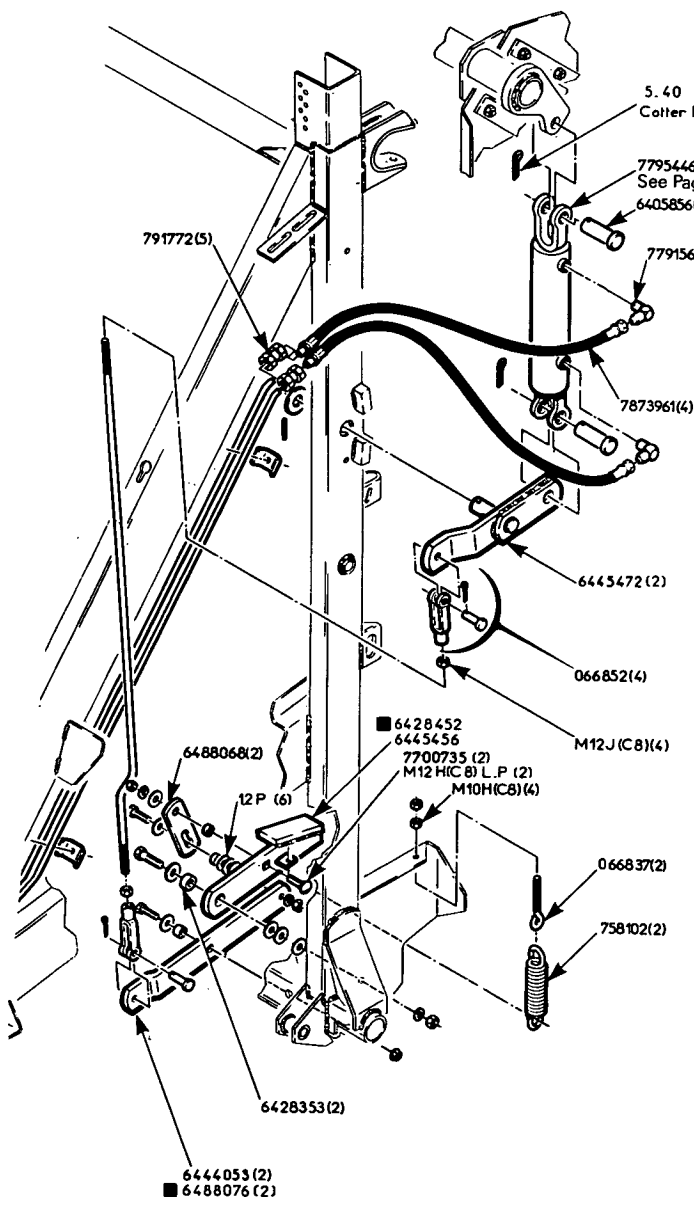

066837	(2)	Eye Bolt
066852	(4)	M 12 Clevis
066928	(2)	Rod
292771	(4)	Spacer
294314	(5)	Clip
437640	(2)	Bushing
705913	(2)	Flat Washer
758102	(2)	Tension Spring
791087	(2)	Reducer Bushing
791749	(2)	Dia. 10 Flared Tee
791772	(5)	Dia. 10 Union Double
840660	(2)	Special Washer
863522	(2)	6 x 50 Roll Pin
6246995	(3)	Line Clamp
6405856	(4)	Clevis Pin
6428353	(2)	26, 9 x 5 mm Spacer
6428452	(1)	Latch Left
6428767	(1)	Latch Right
6430680	(2)	Orifice Assembly
6444053	(2)	Strap
6444061	(2)	Rod
6445456	(1)	Latch Left
6445464	(1)	Latch Right
6445472	(2)	Hydraulic Cylinder Mount
6488068	(2)	Strap
6488076	(2)	Strap
6488134	(1)	Bracket
7700735	(2)	M 12 - 40 (C8 - 8) Round Head Square Neck Bolt
7703077	(2)	M 10 - 30 (C8 - 8) Hex Cap Screw
7703218	(1)	M 10 - 50 (C8 - 8) Hex Cap Screw
7703671	(2)	M 12 - 40 (C8 - 8) Hex Cap Screw
7703861	(2)	M 12 - 50 (C8 - 8) Hex Cap Screw
7704612	(2)	M 10 (C8) Hex Flange Serrated Lock Nut
7704679	(1)	M 10 (C8) Hex Lock Nut
7704851	(5)	M 6 (C8) Hex Flange Serrated Lock Nut
7704869	(1)	M 8 (C8) Hex Flange Serrated Lock Nut
7704877	(2)	M 12 (C8) Hex Flange Serrated Lock Nut
7771926	(2)	M 12 - 45 (C8 - 8) Hex Cap Screw
7772197	(1)	M 8 - 25 (C8 - 8) Hex Cap Screw
7791551	(2)	Swivel Union
7791569	(4)	90° Elbow
7791874	(1)	3/8 Black Pipe Coupling
7795180	(2)	Hydraulic Steel Line
7795446	(2)	Hydraulic Cylinder
7795461	(2)	Hydraulic Steel Line Left
7795479	(2)	Hydraulic Steel Line Right
7873961	(4)	Dia. 10 (M) x Dia. 10 (M) Hydraulic Hose 580 mm lg
7873979	(1)	Dia. 10 (M) x M 18 x 150 (M) Hydraulic Hose 1530 mm lg
7873987	(1)	M 18 - 150 (M) x 3/8 NPTF Hydraulic Hose 1470 mm lg
8042384	(1)	Hydraulic Steel Line
8042392	(1)	Hydraulic Steel Line