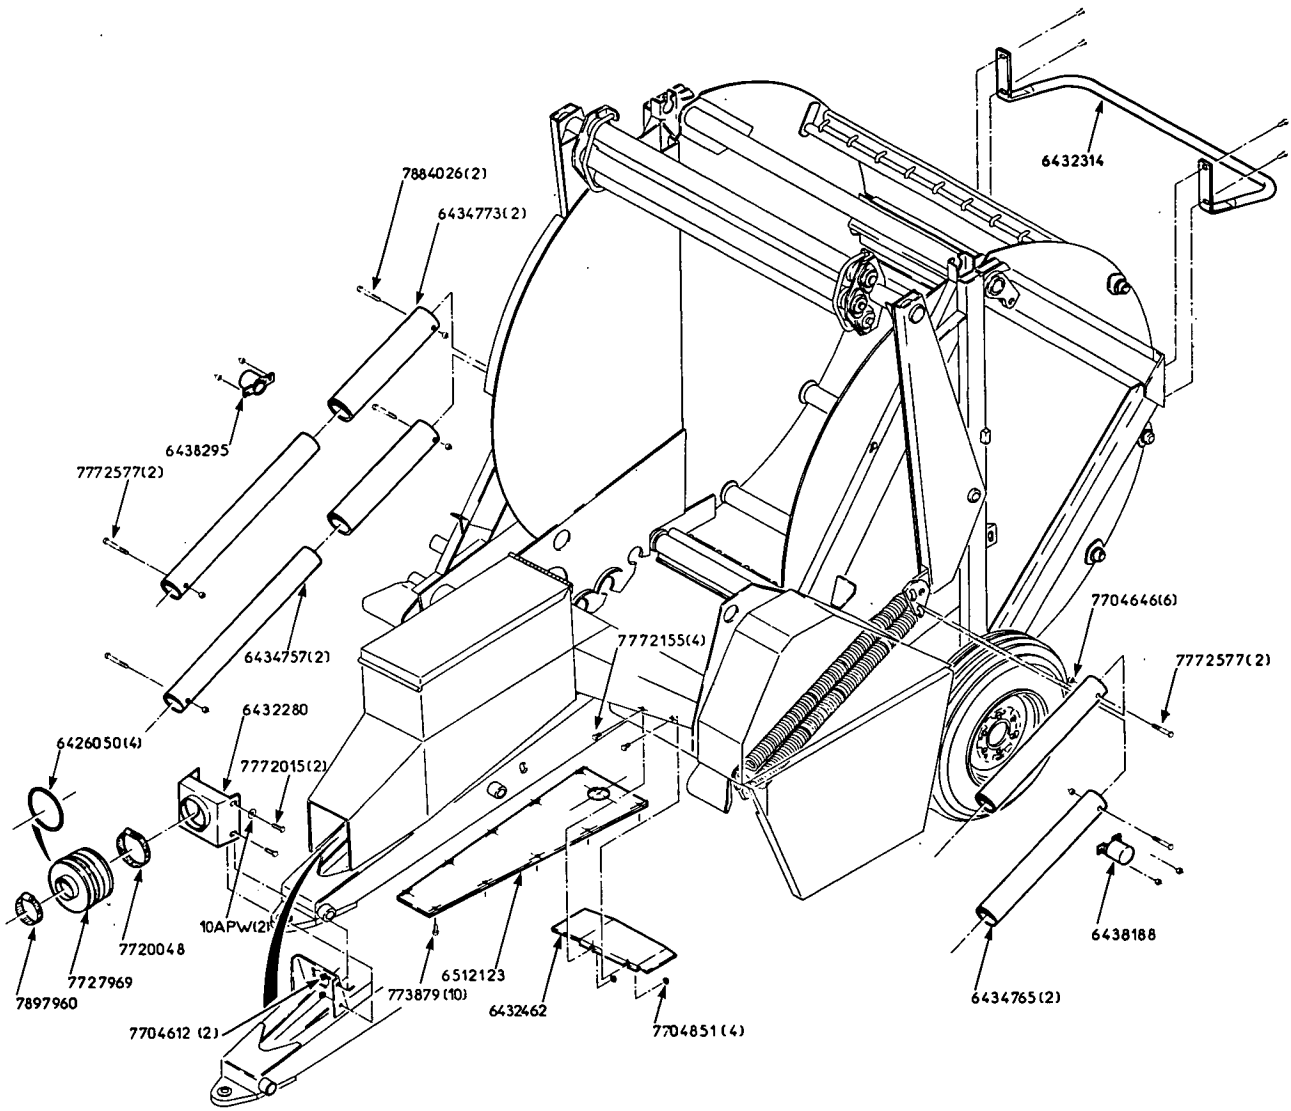

SAFETY SHIELDS KIT

FOR MACHINE RUN
POUR MACHINE SERIE
NUR FUER MASCHINE AB SERIE
PER MACHINA SERIE

175.01.001 to 175.01.100
175.01.001 à 175.01.100
175.01.001 bis 175.01.100
175.01.001 alla 175.01.100

773879	(10)	14 - 14 x 25 Hex Head Tapping Screw
6426050	(4)	Ring
6432280	(1)	Shield For Sliding U - Joint
6432314	(1)	Protection For The Rear Gate
6432462	(1)	Shield
6434757	(2)	Shield For The Right Spring
6434765	(2)	Shield For The Left Spring
6434773	(2)	Shield For The Right Spring
6438188	(1)	Shield
6438295	(1)	Shield
6512123	(1)	Shield For The Primary Shaft
7704612	(2)	M 10 Hex Flange Serrated Lock Nut
7704646	(6)	M 8 Lock Nut
7704851	(4)	M 6 Hex Flange Serrated Lock Nut
7720048	(1)	Clamp
7727969	(1)	Bellows
7772015	(2)	M 10 - 20 (C8 - 8) Cap Screw
7772155	(4)	M 6 - 16 (C8 - 8) Cap Screw
7772577	(4)	M 8 - 100 (C8 - 8) Cap Screw
7884026	(2)	M 8 - 110 (C8 - 8) Cap Screw
7897960	(1)	Clamp

9982653	(1)	Safety Shields Kit Complete