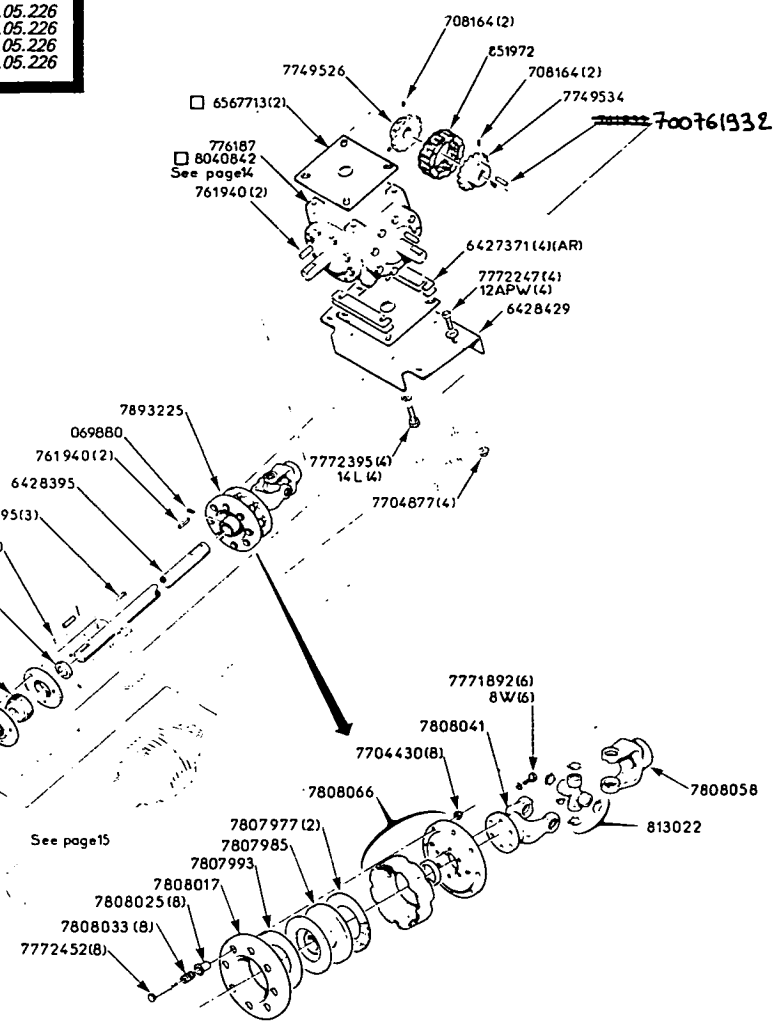

- 047365 (AR) Connector Link
- 057604 (1) V. Belt
- 069880 (1) M 12-20 (C 10.9) Socket Set Screw
- 085712 (AR) Connector Link
- 087726 (1) Sprocket 15 Tooth
- 494922 (1) Adapter
- 705780 (2) Washer
- 708123 (2) M 8-10 (C 10-9) Socket Set Screw
- 08164 (4) M 8-20 (C 10.9) Socket Set Screw
- 47931 (3) Idler Sprocket
- 757989 (1) Oiler Brush
- 761924 (3) 12 x 8 x 60 Gib Key
- 761940 (1) 14 x 9 x 50 Straight Key **700761932**
- 761940 (4) 10 x 8 x 50 Straight Key
- 776187 (1) Gear Box
- 813022 (1) Journal Repair Kit
- 840595 (2) Snap Ring
- 849711 (1) Sprocket 13 Tooth
- 849737 (1) Sprocket 11 Tooth
- 849752 (1) Sprocket 18 Tooth
- 851535 (2) Sprocket 16 Tooth
- 851972 (1) Chain 18 Pitches RC/60
- 861138 (1) 12 x 8 x 50 Gib Key
- 861146 (2) 14 x 9 x 65 Gib Key
- 1138932 (1) Draw Bolt
- 1139427 (1) Protector
- 1139468 (1) Protector
- 1139476 (1) Protector
- 1144377 (1) Flange Bracket
- 1150143 (1) Double Sprocket
- 1151893 (2) Special Flange
- 6427371 (AR) Shim
- 6428395 (1) Shaft Primary
- 6428429 (1) Mounting Gear Box
- 6428775 (2) Spacer
- 445688 (1) Shaft
- 6445720 (1) Sprocket
- 6445746 (1) Spacer
- 6488613 (1) Bracket
- 6567713 (2) Spacer
- 7086002 (AR) Chain Type A R/C 60 159 Links + Connector Link
- 7086010 (AR) Chain Type A R/C 80 119 Links + 1 Connector Link
- 7700487 (4) M 12-30 (C 8.8) Round Head Neck Bolt
- 7700495 (3) M 10-35 (C 8.8) Round Head Square Neck Bolt
- 7702384 (2) M 12-30 (C 8.8) Hex Cap Screw
- 7704430 (8) M 8 (C 8) Hex Stop Nut
- 7704612 (3) M 10 (C 8) Flange Serrated Lock Nut
- 7704869 (1) M 8 (C 8) Hex Flange Serrated Lock Nut
- 7704877 (10) M 12 (C 8) Flange Serrated Lock Nut
- 7710676 (2) Bearing with Collar
- 7711252 (2) Bearing
- 7711401 (1) Flange
- 7711419 (1) Flange
- 7713563 (1) Bearing
- 7713589 (1) Collar
- 7714447 (1) Flange
- 7714504 (1) Bearing
- 7749526 (1) Coupling Half 18 Tooth
- 7749534 (1) Coupling Half 18 Tooth
- 7771892 (7) M 8-20 (C 8.8) Hex Cap Screw
- 7772247 (4) M 12-35 (C 8.8) Hex Cap Screw

- 7772338 (1) M 18-70 Hex Cap Screw
- 7772395 (4) M 14-40 (C 8.8) Hex Cap Screw
- 7772452 (8) M 8-65 (C 8.8) Hex Cap Screw
- 7772668 (1) M 16-90 (C 8.8) Hex Cap Screw
- 7774730 (4) Flange Serrated
- 7793045 (1) Oiler
- 7807977 (2) Clutch Disc Slip Clutch
- 7807985 (1) Hub
- 7807993 (1) Disc
- 7808017 (1) Compression Disc
- 7808025 (8) Spring Box
- 7808033 (8) Compression Spring
- 7808041 (1) Yoke Plate
- 7808058 (1) Yoke Splined
- 7808066 (1) Box
- 7849789 (AR) Chain Type A R/C 80 119 Links + Connector Link (Special)
- 7849797 (AR) Connector Link (Special)
- 7883796 (4) M 16-45 (C 8.8) Hex Cap Screw
- 7883812 (2) M 18-80 (C 8.8) Hex Cap Screw
- 7893225 (1) Slip Clutch
- 8040842 (1) Gear Box

Revised April 1983 (Form 8881914)