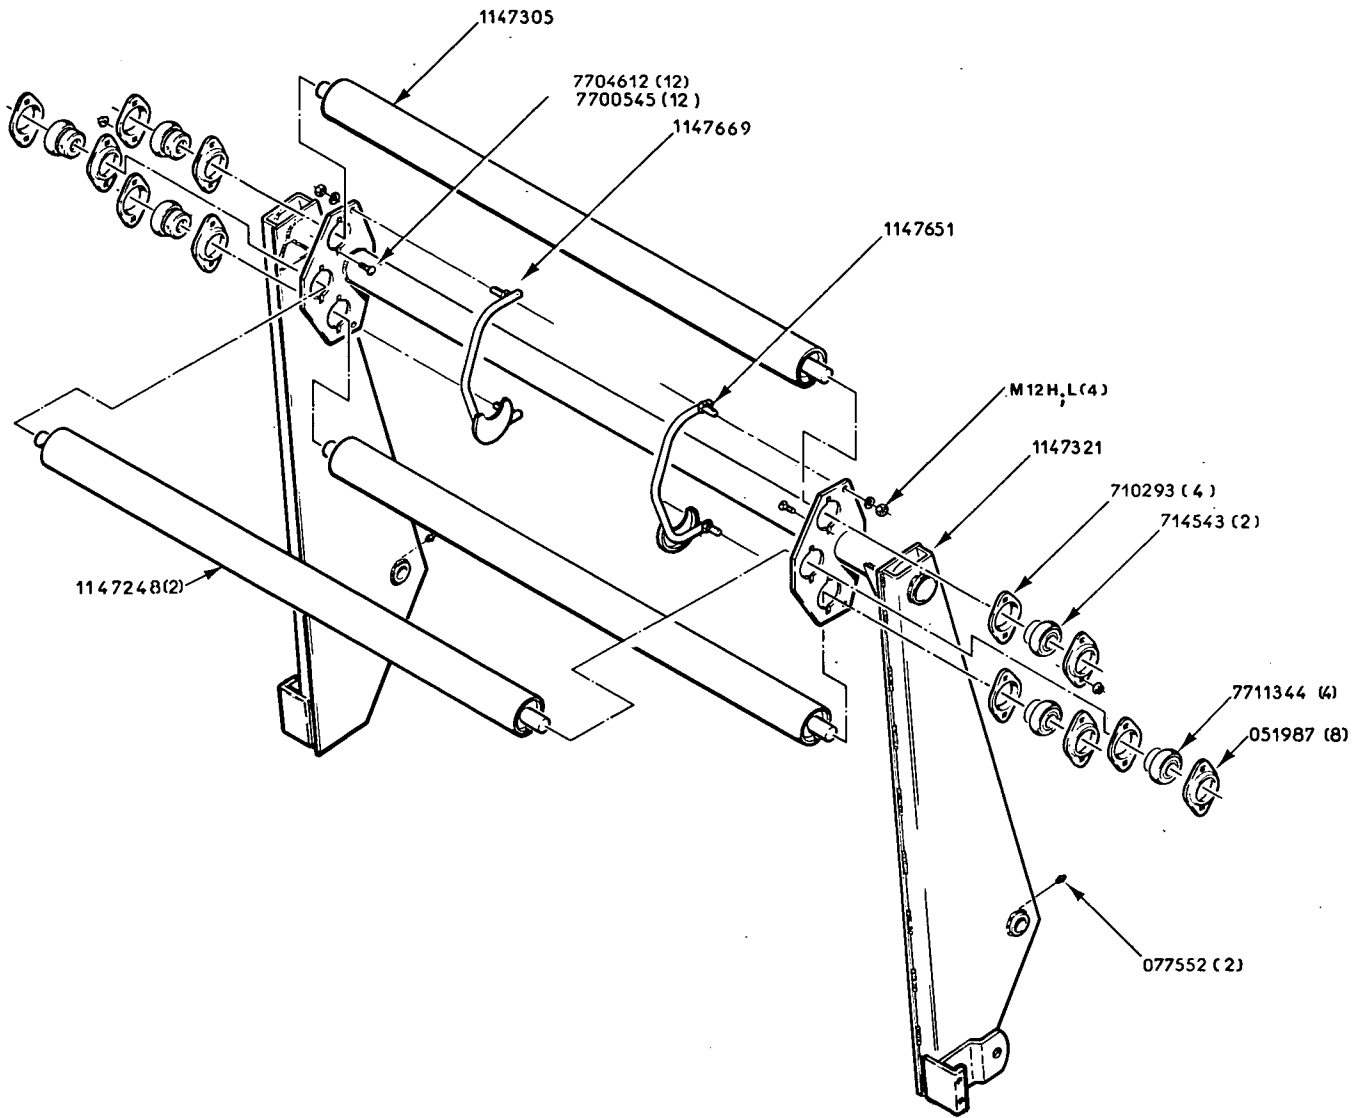

BELT TIGHTENER ASSEMBLY

051987	(8)	Flange
077552	(2)	M 8 Straight Zerk
710293	(4)	Flange
714543	(2)	Bearing
1147248	(2)	Roller
1147305	(1)	Roller
1147321	(1)	Frame
1147651	(1)	Belt Guide (Left)
1147669	(1)	Belt Guide (Right)
7700545	(12)	M 10-20 (C 8.8) Round Head Square Neck Bolt
7704612	(12)	M 10 (C 8) Hex Flange Serrated Lock Nut
7711344	(4)	Bearing