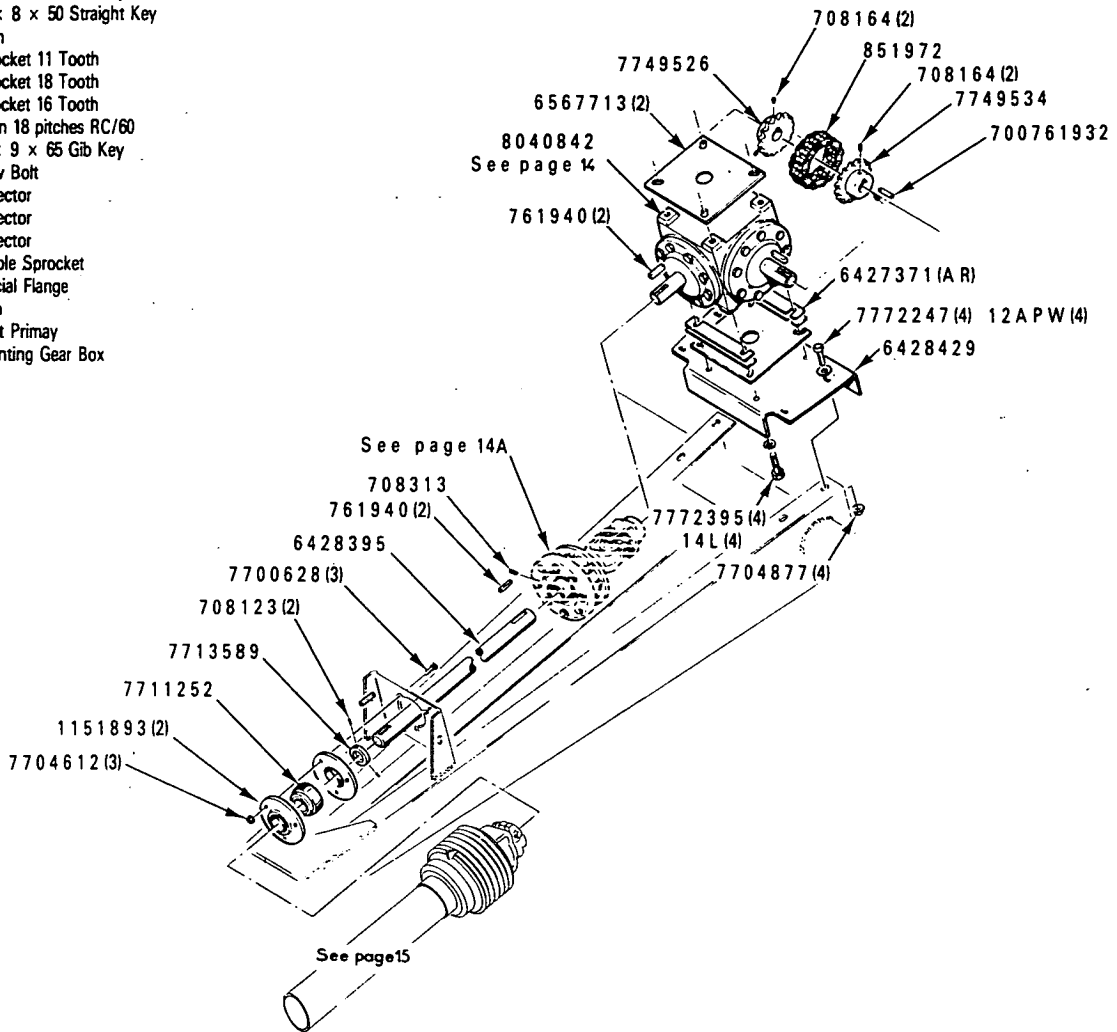

MAIN DRIVE ASSEMBLY

- 085712 (AR) Connector link
- 705780 (2) Washer
- 708123 (2) M8-10 (C 10-9) Socket Set Screw
- 708164 (4) M8-20 (C 10-9) Socket Set Screw
- 708313 (1) M10-20 (C 10-9) Socket Set Screw
- 747931 (3) Idler Sprocket
- 757989 (1) Oiler Brush
- 761866 (1) 8 x 7 x 40 Gib Key
- 761924 (3) 12 x 8 x 60 Gib Key
- 761940 (4) 10 x 8 x 50 Straight Key
- 840405 (AR) Shim
- 849737 (1) Sprocket 11 Tooth
- 849752 (1) Sprocket 18 Tooth
- 851535 (2) Sprocket 16 Tooth
- 851972 (1) Chain 18 pitches RC/60
- 861146 (2) 14 x 9 x 65 Gib Key
- 1138932 (1) Draw Bolt
- 1139427 (1) Protector
- 1139468 (1) Protector
- 1139476 (1) Protector
- 1150143 (1) Double Sprocket
- 151893 (2) Special Flange
- 27371 (AR) Shim
- 6428395 (1) Shaft Primary
- 6428429 (1) Mounting Gear Box

- 6428775 (2) Spacer
- 6445688 (1) Shaft
- 6567713 (2) Spacer
- 7054174 (1) Sheave
- 7086010 (AR) Chain Type AR/C 80 119 Links + 1 Connector Link
- 7700628 (3) M10-40 Round Head Square Neck Bolt
- 7704612 (3) M10 (C8) Flange Serrated Lock Nut
- 7704869 (1) M8 (C8) Hex Flange Serrated Lock Nut
- 7704877 (4) M12 (C8) Flange Serrated Lock Nut
- 7711252 (1) Bearing
- 7713589 (1) Collar
- 7714447 (1) Flange
- 7714504 (1) Bearing

- 7749526 (1) Coupling Half 18 Tooth
- 7749534 (1) Coupling half 18 Tooth
- 7772247 (4) M12-35 (C8.8) Hex Cap Screw
- 7772338 (1) M18-70 (C8.8) Hex Cap Screw
- 7772395 (4) M14-40 (C8.8) Hex Cap Screw
- 7774730 (4) Flange Serrated Lock Nut
- 7849789 (AR) Chain Type AR/C 80, 119 Links + Connector Link
- 7849797 (AR) Connector Link
- 7855695 (1) V Belt
- 7883796 (4) M16-45 (C8.8) Hex Cap Screw
- 7883812 (2) M18-80 (C8.8) Hex Cap Screw
- 8040842 (1) Gear box
- 700052183 (1) Washer
- 700052883 (1) Cock
- 700604960 (1) Bracket
- 700704759 (1) Nut
- 700761932 (1) 14 x 9 x 50 Straight Key
- 700840488 (3) Adapter
- 701713460 (1) Oiler

Revised December 1986

HESSTON 5700 Round-Baler