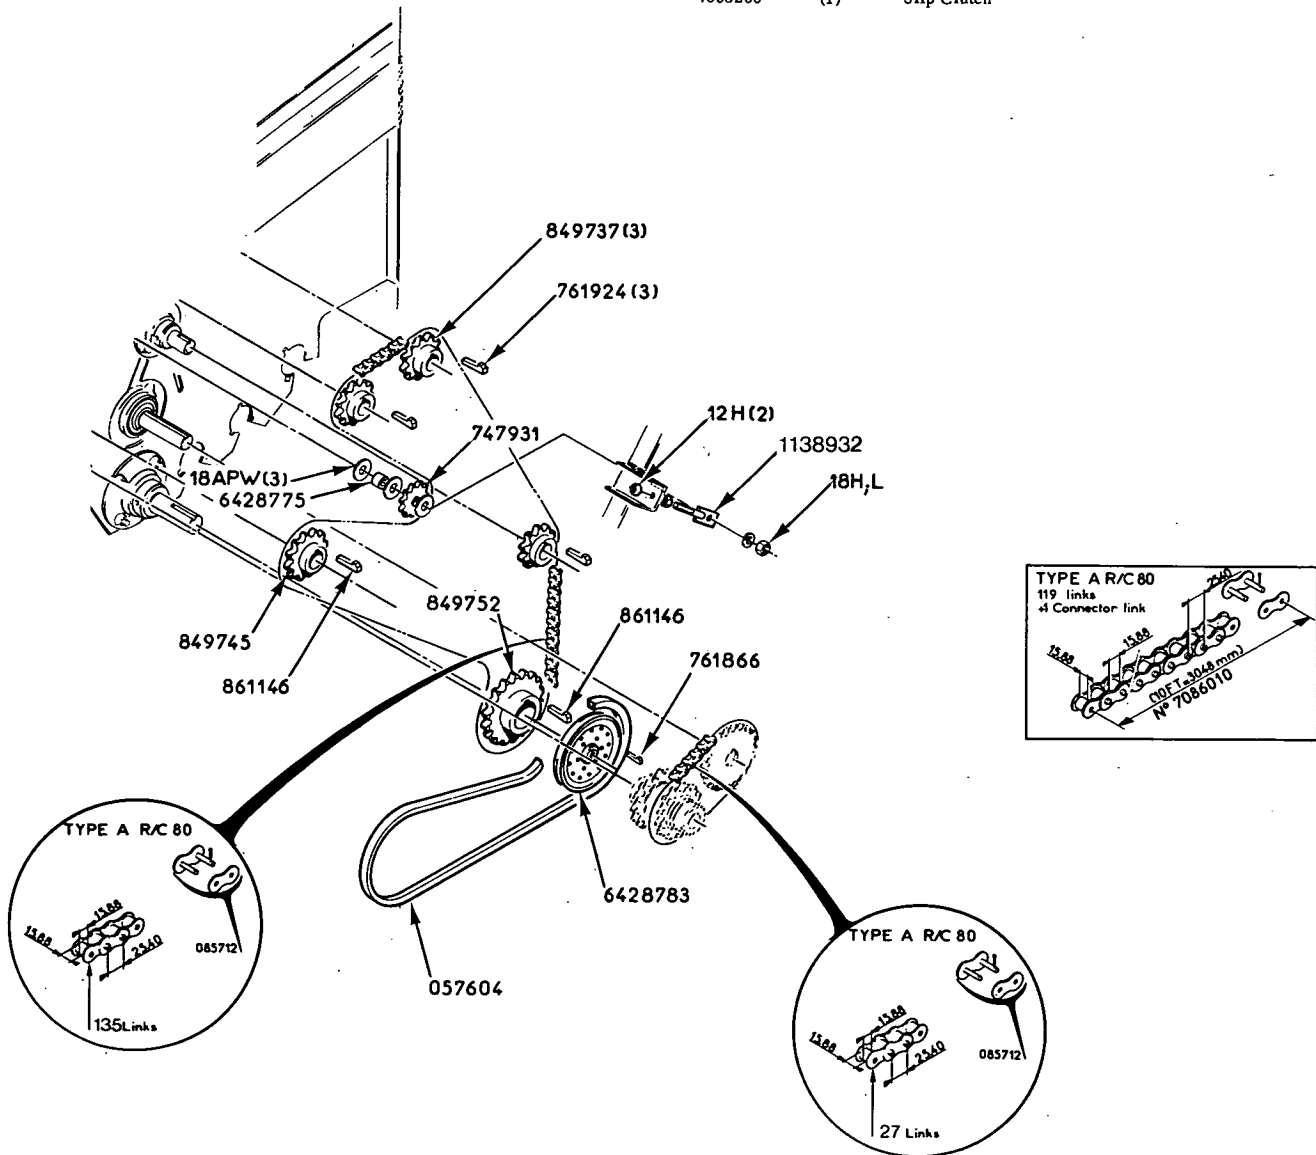

057604	(1)	V Belt	6428783	(1)	Sheave
069880	(1)	M 10-20 (C 10.9) Hex Socket Set Screw	6429229	(1)	Shaft
085712	(AR)	Connector Link	6488613	(1)	Bracket
494922	(1)	Adapter	7086010	(AR)	Chain Type AR/C 80, 119 Links + 1 Connector Link
708123	(2)	M 8-10 (C 10-9) Hex Socket Set Screw	7700495	(3)	M 10-25 Round Head Square Neck Bolt
708164	(4)	M 8-10 (C 10-9) Hex Socket Set Screw	7704612	(3)	M 10 (C 8) Hex Flange Serrated Lock Nut
712612	(2)	Special Flange	7704869	(1)	M 8 (C 8) Hex Flange Serrated Lock Nut
747931	(1)	Idler Sprocket	7704877	(8)	M 12 (C 8) Hex Flange Serrated Lock Nut
757989	(1)	Oiler Brush	7711062	(1)	Flange Bearing
761866	(1)	8 x 7 x 40 Gib Key	7711252	(1)	Bearing
761924	(3)	12 x 8 x 60 Gib Key	7713589	(1)	Collar
761932	(1)	14 x 9 x 50 Straight Key	7749526	(1)	Coupling Half 18 Tooth
761940	(4)	18 x 8 x 50 Straight Key	7749534	(1)	Coupling Half 18 Tooth
776187	(1)	Gear Box	7771892	(1)	M 8-20 (C 8.8) Hex Cap Screw
813022	(1)	Journal Repair Kit	7772247	(8)	M 12-35 (C 8.8) Hex Cap Screw
849737	(3)	Sprocket 11 Tooth	7772395	(4)	M 14-40 (C 8.8) Hex Cap Screw
849745	(1)	Sprocket 13 Tooth	7793045	(1)	Oiler Cup
849752	(1)	Sprocket 18 Tooth	7807977	(2)	Clutch Disc, Slip Clutch
851972	(1)	Chain 18 Pitches R/C 60	7807985	(1)	Hub
861146	(2)	14 x 9 x 65 Gib Key	7808058	(1)	Splined Yoke
1138932	(1)	Draw Bolt	7808074	(1)	Limitor Housing
6427371	(4)	Shim	7808082	(1)	Disc
6428395	(1)	Shaft Primary	7808108	(1)	Spring Disc
6428429	(1)	Mounting Gear Box	7808116	(1)	Spring Disc
6428775	(1)	Spacer	7883812	(1)	M 8-80 (C 8.8) Hex Cap Screw
			7893266	(1)	Slip Clutch