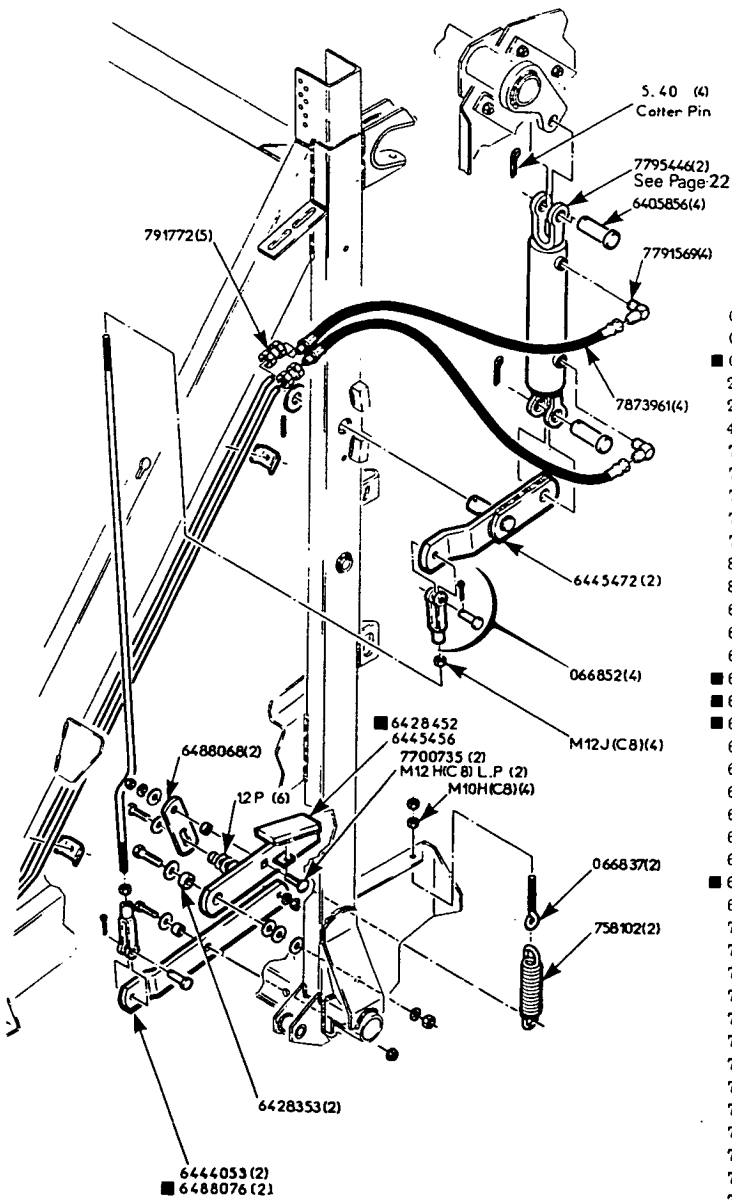

066837	(2)	Eye Bolt
066852	(4)	M 12 Clevis
■ 066928	(2)	Rod
292771	(4)	Spacer
294314	(5)	Clip
437640	(2)	Bushing
705913	(2)	Flat Washer
758102	(2)	Tension Spring
791087	(2)	Reducer Bushing
791749	(2)	Dia. 10 Flared Tee
791772	(5)	Dia. 10 Union Double
840660	(2)	Special Washer
863522	(2)	6 x 50 Roll Pin
8246995	(3)	Line Clamp
6405856	(4)	Clevis Pin
6428353	(2)	26, 9 x 5 mm Spacer
■ 6428452	(1)	Latch Left
■ 6428767	(1)	Latch Right
■ 6430680	(2)	Orifice Assembly
6444053	(2)	Strap
6444061	(2)	Rod
6445456	(1)	Latch Left
6445464	(1)	Latch Right
6445472	(2)	Hydraulic Cylinder Mount
6488068	(2)	Strap
■ 6488076	(2)	Strap
6488134	(1)	Bracket
7700735	(2)	M 12 - 40 (C8 - 8) Round Head Square Neck Bolt
7703077	(2)	M 10 - 30 (C8 - 8) Hex Cap Screw
7703218	(1)	M 10 - 50 (C8 - 8) Hex Cap Screw
7703671	(2)	M 12 - 40 (C8 - 8) Hex Cap Screw
7703861	(2)	M 12 - 50 (C8 - 8) Hex Cap Screw
7704612	(2)	M 10 (C8) Hex Flange Serrated Lock Nut
7704679	(1)	M 10 (C8) Hex Lock Nut
7704851	(5)	M 6 (C8) Hex Flange Serrated Lock Nut
7704869	(1)	M 8 (C8) Hex Flange Serrated Lock Nut
7704877	(2)	M 12 (C8) Hex Flange Serrated Lock Nut
7771926	(2)	M 12 - 45 (C8 - 8) Hex Cap Screw
7772197	(1)	M 8 - 25 (C8 - 8) Hex Cap Screw
7791551	(2)	Swivel Union
7791569	(4)	90° Elbow
7791874	(1)	3/8 Black Pipe Coupling
■ 7795180	(2)	Hydraulic Steel Line
7795446	(2)	Hydraulic Cylinder
7795461	(2)	Hydraulic Steel Line Left
7795479	(2)	Hydraulic Steel Line Right
7873961	(4)	Dia. 10 (M) x Dia. 10 (M) Hydraulic Hose 580 mm lg
7873979	(1)	Dia. 10 (M) x M 18 x 150 (M) Hydraulic Hose 1530 mm lg
7873987	(1)	M 18 - 150 (M) x 3/8 NPTF Hydraulic Hose 1470 mm lg
8042384	(1)	Hydraulic Steel Line
8042392	(1)	Hydraulic Steel Line