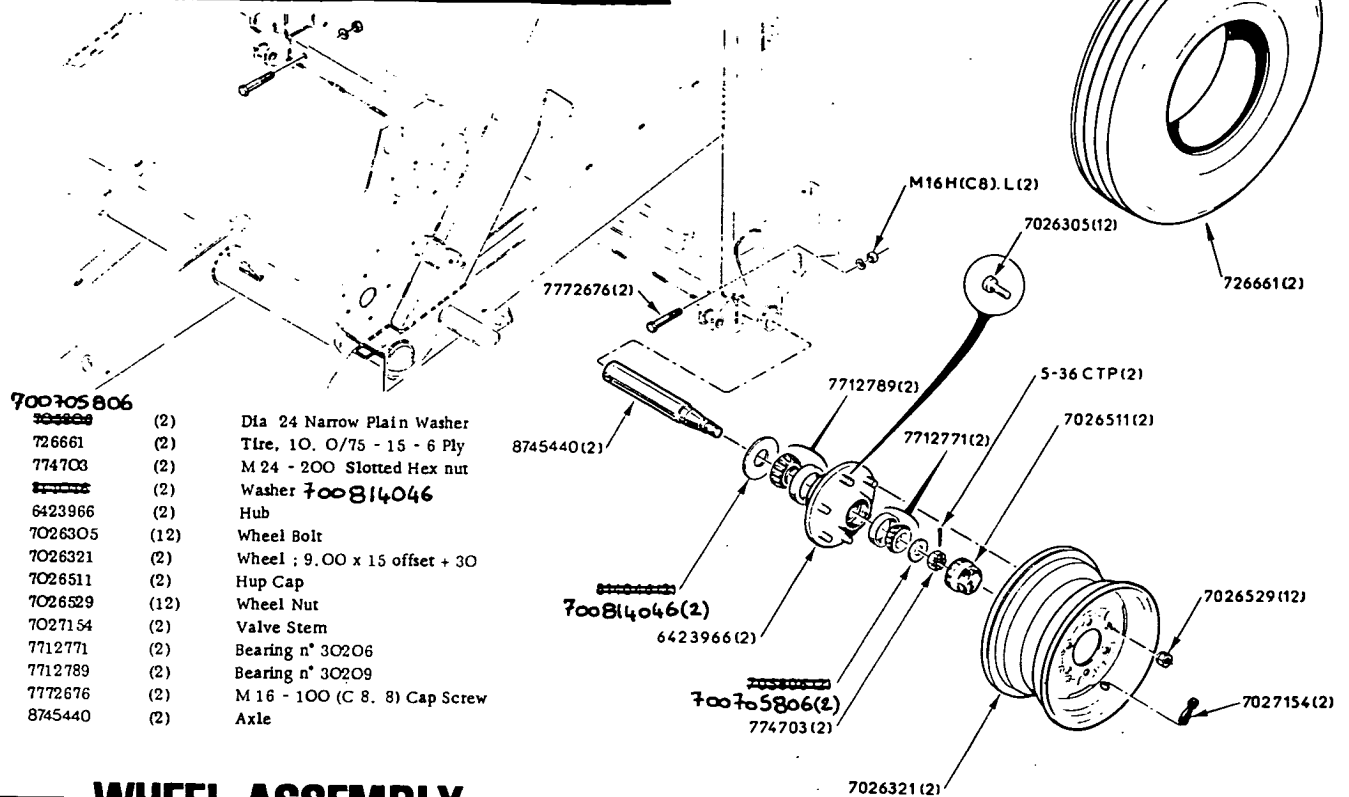

WHEEL ASSEMBLY

FOR MACHINE RUN
POUR MACHINE SERIE
NUR FUER MASCHINE AB SERIE
PER MACHINA SERIE

175.01.001 to 175.05.325
175.01.001 à 175.05.325
175.01.001 bis 175.05.325
175.01.001 alla 175.05.325

700705806	(2)	Dia 24 Narrow Plain Washer
726661	(2)	Tire, 10. 0/75 - 15 - 6 Ply
774703	(2)	M 24 - 200 Slotted Hex nut
~~774703~~	(2)	Washer 700814046
6423966	(2)	Hub
7026305	(12)	Wheel Bolt
7026321	(2)	Wheel ; 9.00 x 15 offset + 30
7026511	(2)	Hup Cap
7026529	(12)	Wheel Nut
7027154	(2)	Valve Stem
7712771	(2)	Bearing n° 30206
7712789	(2)	Bearing n° 30209
7772676	(2)	M 16 - 100 (C 8. 8) Cap Screw
8745440	(2)	Axle

WHEEL ASSEMBLY