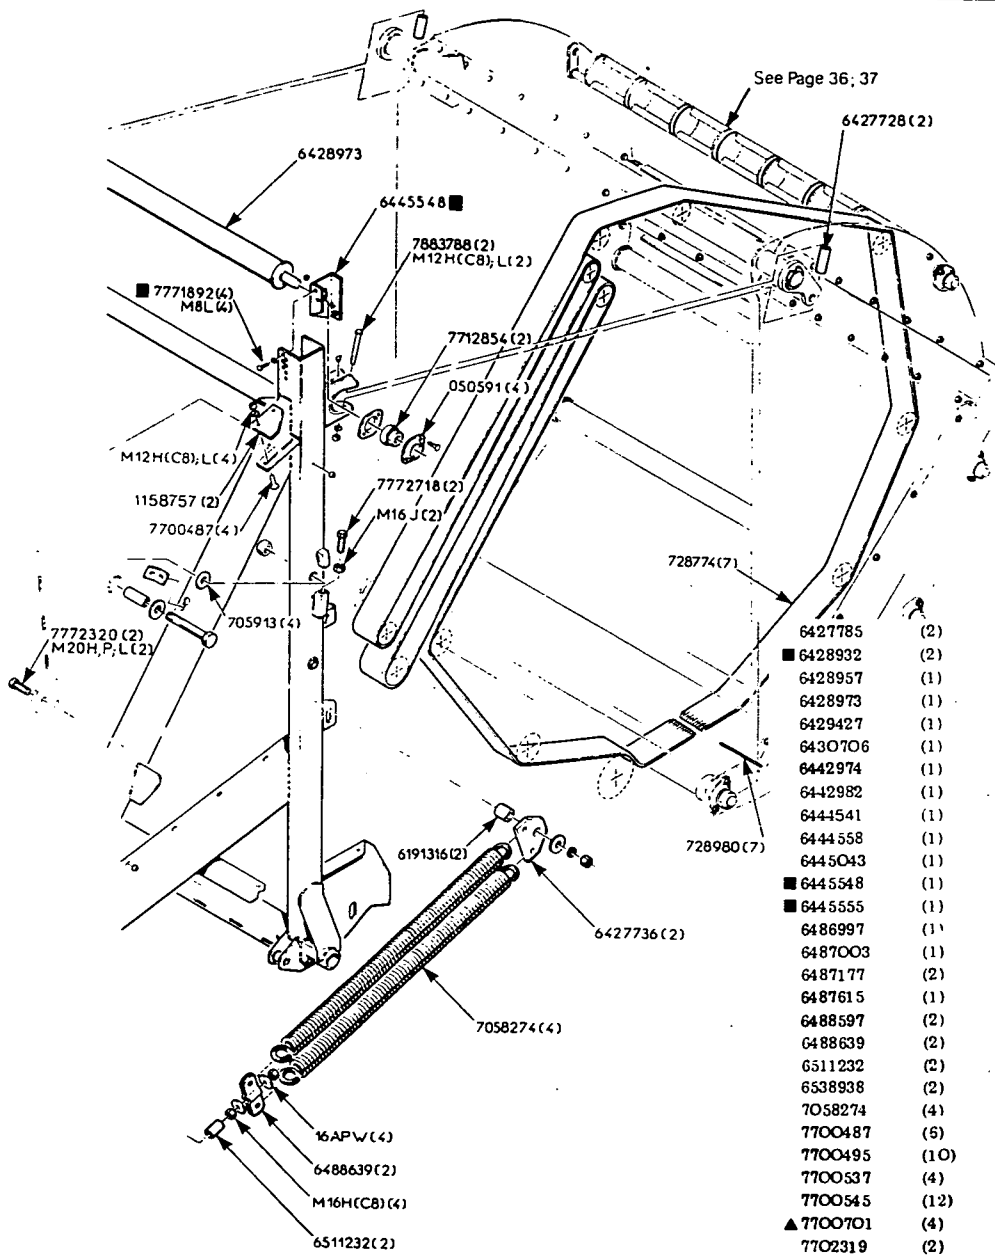

- 050591 (4) Flange
- 051987 (4) Flange
- 077552 (2) M 8 Straight Zerk
- 087767 (2) Link
- 159509 (4) Spacer 51 mm lg
- 254409 (3) Spacer
- 705913 (4) Dia average Plain washer
- 712612 (2) Special Flange
- 712620 (2) Flange
- 728774 (7) Belt
- 728980 (7) Lacing Pin
- 841775 (2) Cable Clip
- 858571 (2) Compression Spring
- 863522 (1) 6 x 50 Roll Pin
- ▲ 1139161 (2) Bearing's Support
- ▲ 1139187 (1) Left Bearing's Support
- ▲ 1139211 (1) Right Bearing's Support
- ▲ 1147032 (2) Roller
- 1158757 (2) Stop
- 6191316 (2) Spacer 17 mm lg
- 6427728 (2) Spacer 71, 5 mm lg
- 6427736 (2) Plate
- 6427769 (2) Shim
- 6427777 (2) Spacer 80 mm lg

- 6427785 (2) Draw Bolt
- 6428932 (2) Roller Drive
- 6428957 (1) Roller Lower
- 6428973 (1) Roller Upper
- 6429427 (1) Belt guide
- 6430706 (1) Cable
- 6442974 (1) Socket
- 6442982 (1) Crank
- 6444541 (1) Left hand
- 6444558 (1) Right hand
- 6445043 (1) Roller
- 6445548 (1) Left Bearing's Support
- 6445555 (1) Right Bearing's Support
- 6486997 (1) Left front side
- 6487003 (1) Right front Side
- 6487177 (2) Angle
- 6487615 (1) Hook
- 6488597 (2) Spacer 152, 5 mm lg
- 6488639 (2) Strap
- 6511232 (2) Spacer 50 mm, lg
- 6538938 (2) Mounting Roller
- 7058274 (4) Spring
- 7700487 (6) M 12 - 30 (C8 - 8) Round Head Square Neck Bolt
- 7700495 (10) M 10 - 25 (C8 - 8) Round Head Square Neck Bolt
- 7700537 (4) M 8 - 20 (C8 - 8) Round Head Square Neck Bolt
- 7700545 (12) M 10 - 20 (C8 - 8) Round Head Square Neck Bolt
- ▲ 7700701 (4) M 10 - 30 (C8 - 8) Round Head Square Neck Bolt
- 7702319 (2) M 10 - 35 (C8 - 8) Hex cap Screw
- 7703267 (2) M 10 - 25 Hex Cap Screw
- 7703671 (2) M 12 - 40 (C8 - 8) Cap Screw
- 7704612 (2) M 10 Flange Serrated Lock Nut
- 7704679 (1) M 10 (C8) Hex Lock Nut
- 7704869 (4) M 8 (C8) Hex Flange Serrated Lock Nut
- 7704877 (10) M 12 (C8) Hex Flange Serrated Lock Nut
- ▲ 7711146 (2) Bearing
- ▲ 7711252 (2) Bearing
- 7711344 (2) Dia 35 Bearing
- 7711401 (2) Special Flange
- 7711419 (2) Flangette
- 7712854 (2) Bearing
- 7713563 (2) Bearing
- 7771520 (1) M 16 - 70 (C8 - 8) Hex Cap Screw
- ▲ 7771892 (4) M 8 - 20 (C8 - 8) Hex Cap Screw
- 7772320 (2) M 20 - 60 (C8 - 8) Cap Screw
- 7772718 (2) M 16 - 70 (C8 - 8) Hex Cap Screw
- 7774656 (2) M 24 (C8) Lock Nut
- 7870405 (8) M 12 - 25 (C8 - 8) Round Head Square short Neck Bolt
- 7870496 (1) M 12 - 90 (C8 - 8) Round Head Square short Neck Bolt
- 7883788 (2) M 12 - 110 (C8 - 8) Cap Screw
- 7883796 (1) M 16 - 45 (C8 - 8) Hex Cap Screw
- 7883820 (2) M 24 - 180 (C8 - 8) Cap Screw
- 7894793 (2) Pulley