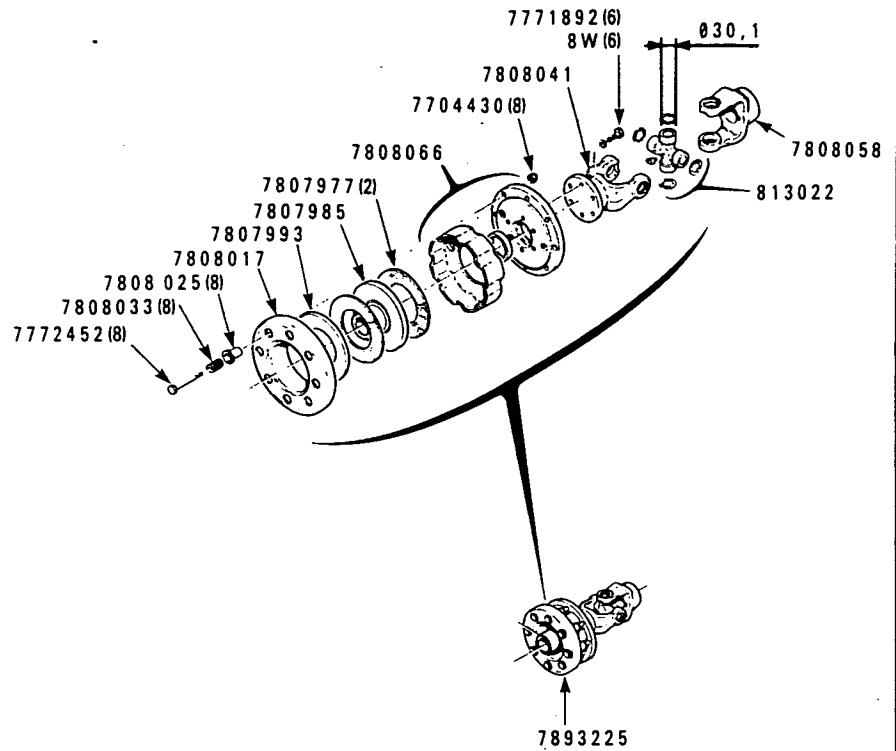

SLIP CLUTCH

813022	(1)	Journal Repair Kit
7704430	(8)	M8 (C8) Hex Stop Nut
7771892	(6)	M8-20 (C8.8) Hex Cap Screw
7772452	(8)	M8-65 (C8.8) Hex Cap Screw
7807985	(1)	Hub
7807977	(2)	Clutch Disc Slip Clutch
7807993	(1)	Disc
7808017	(1)	Compression Disc
7808025	(8)	Spring Box
7808033	(8)	Compression Spring
7808041	(1)	Yoke Plate
7808058	(1)	Yoke Splined
7808066	(1)	Box
7893225	(1)	Slip Clutch