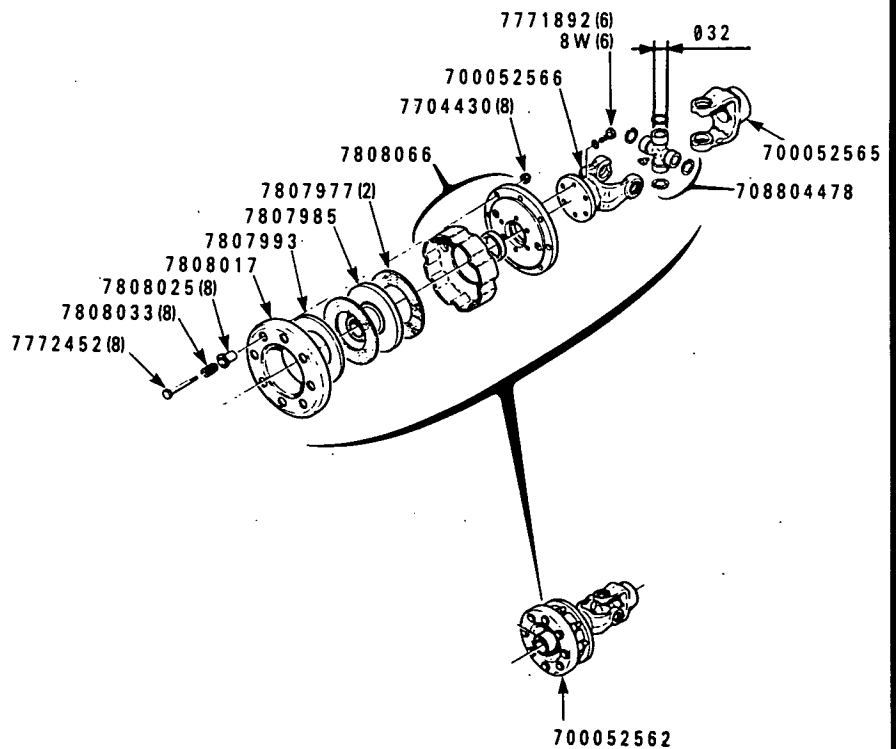

7704430	(8)	M8 (C8) Hex Stop Nut
7771892	(6)	M8-20 (C8.8) Hex Cap Screw
7772452	(8)	M8-65 (C8.8) Hex Cap Screw
7807985	(1)	Hub
7807977	(2)	Clutch Disc Slip Clutch
7807993	(1)	Disc
7808017	(1)	Compression Disc
7808025	(8)	Spring Box
7808033	(8)	Compression Spring
7808066	(1)	Box
700052562	(1)	Slip Clutch
700052565	(1)	Yoke Splined
700052566	(1)	Yoke Plate
708804478	(1)	Journal Repair Kit