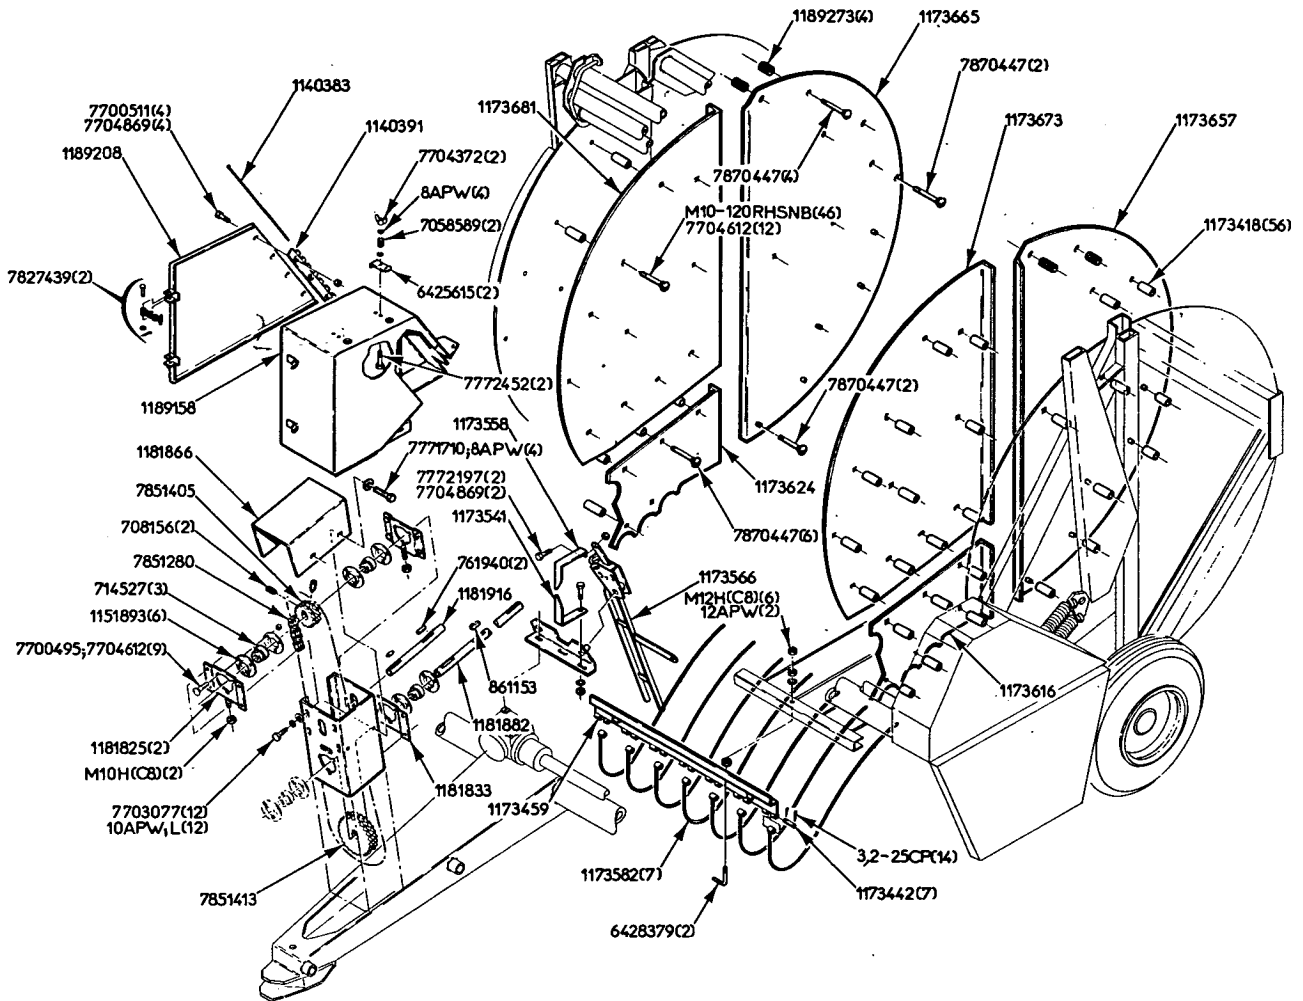

# FLAX KIT FOR CZEKO-SLOVAKIA

9985623	(1)	Flax Kit for Czeko-slovakia	1181866	(1)	Shield
708156	(2)	M8 - 12 (C8-8) Hex Cap Screw	1181882	(1)	Shaft
714527	(3)	Bearing	1181916	(1)	Shaft
761940	(2)	10 x 8 x 50 Straight Key	1189158	(1)	Twine Box
861153	(1)	10 x 8 x 60 Gib Key	1189208	(1)	Cover
1140383	(1)	Axle	1189273	(4)	Spacer
1140391	(1)	Half hinge	6425615	(2)	Tension Plate
1151893	(6)	Special Flange	6428379	(2)	Tie
1173418	(56)	Spacer	7058589	(2)	Spring
1173442	(7)	Axle	7700495	(9)	M10-25 (C8-8) Round Head Square Neck Bolt
1173459	(1)	Windguard	7700511	(4)	M8-16 (C8-8) Round Head Square Neck Bolt
1173541	(1)	Indicator	7703077	(12)	M10-30 (C8-8) Hex Cap Screw
1173558	(1)	Indicator	7704372	(2)	M8 Wing Nut
1173566	(1)	Guide Twine	7704612	(21)	M10 (C8) Hex Flange Serrated Lock Nut
1173582	(7)	Tine	7704869	(6)	M8 (C8) Hex Flange Serrated Lock Nut
1173616	(1)	Left side	7771710	(4)	M8-16 (C8-8) Hex Cap Screw
1173624	(1)	Right side	7772197	(2)	M8-25 (C8-8) Hex Cap Screw
1173657	(1)	Left side	7772452	(2)	M8-65 (C8-8) Hex Cap Screw
1173665	(1)	Right side	7827439	(2)	Latch Rubber
1173673	(1)	Left side	7851280	(1)	Chain Double
1173681	(1)	Right side	7851405	(1)	Sprocket double, 13 Tooth
1181825	(2)	Bearing support	7851413	(1)	Sprocket double, 26 Tooth
1181833	(1)	Support	7870447	(14)	M12-110 (C8-8) Round Head Square Neck Bolt