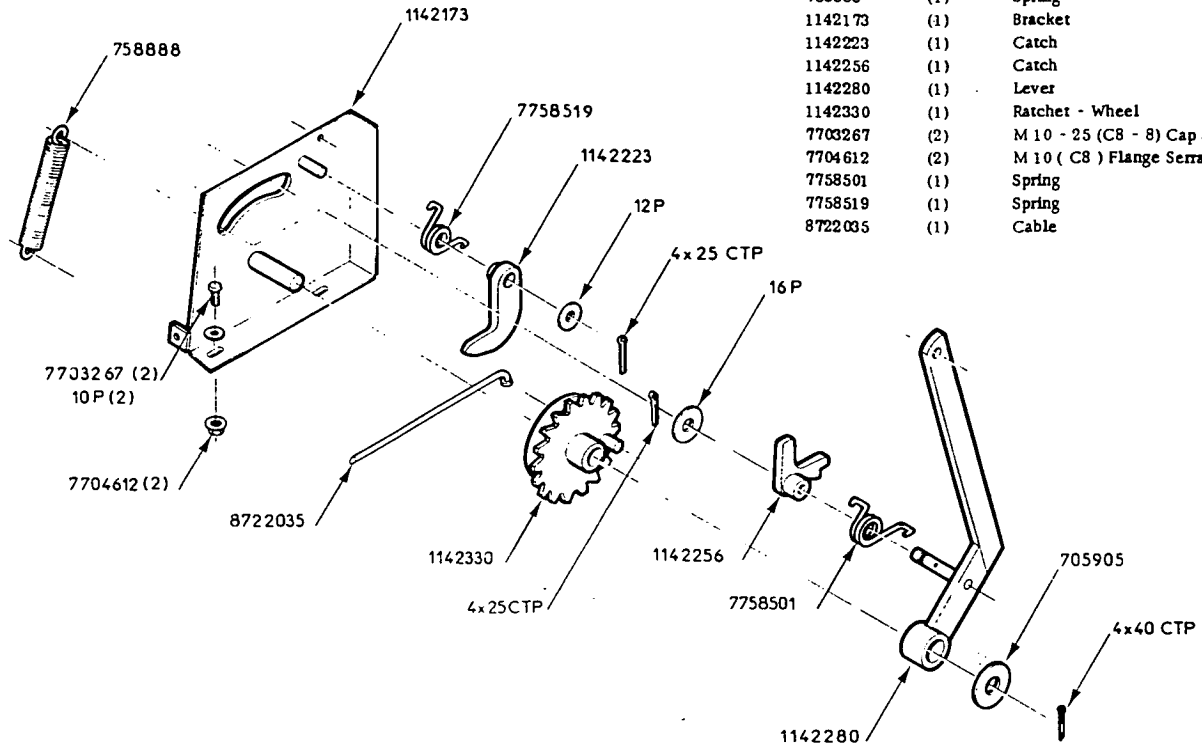

PICK-UP LIFTING KIT

9983677	(1)	Pick-Up Lifting Kit Complete
705905	(1)	M 22 Washer
758888	(1)	Spring
1142173	(1)	Bracket
1142223	(1)	Catch
1142256	(1)	Catch
1142280	(1)	Lever
1142330	(1)	Ratchet - Wheel
7703267	(2)	M 10 - 25 (C8 - 8) Cap Screw
7704612	(2)	M 10 (C8) Flange Serrated Lock Nut
7758501	(1)	Spring
7758519	(1)	Spring
8722035	(1)	Cable

ACTUATOR ASSEMBLY