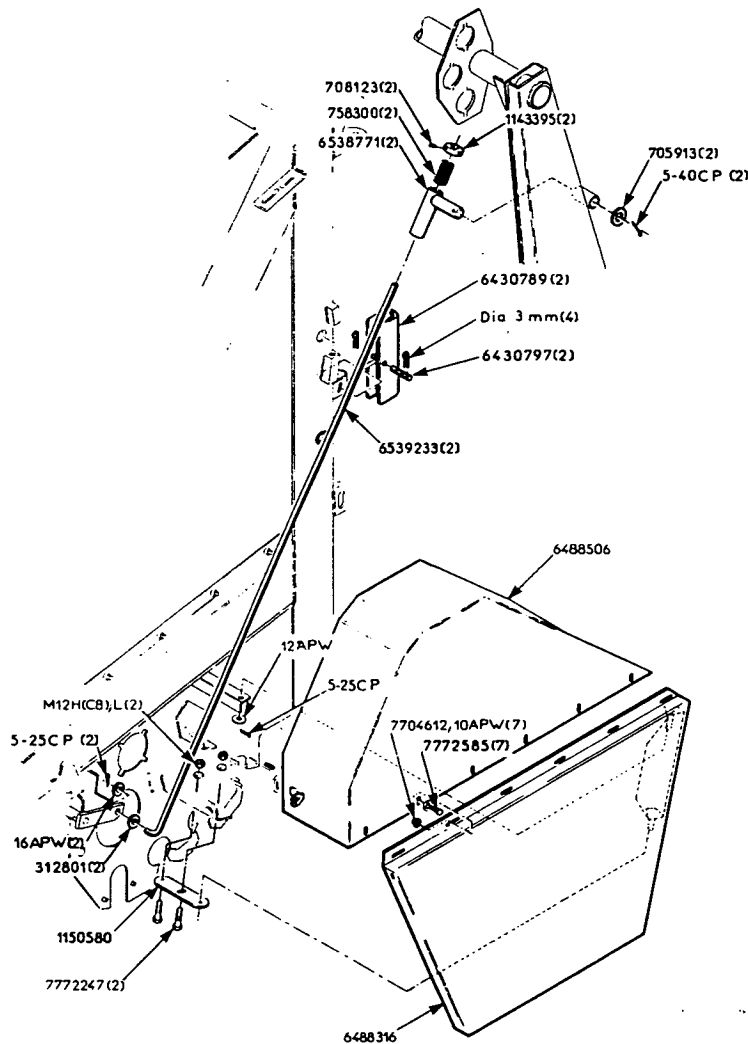

039511	(1)	Wing Head Stub
049692	(2)	Smooth Section
058628	(1)	Spring, Twine Cutter
058925	(2)	Spring, Twine Tube
077552	(1)	M 8 Straight Zerk
261024	(1)	Clip
276014	(1)	Spacer, Twine Cutter
312801	(2)	Spacer
705913	(2)	Roll Pin
708123	(2)	M 8-10 (C 10) Cutpoint Hex Socket Set Screw
758300	(2)	Spring
763938	(2)	3 x 20 mm Roll Pin, Twine Cutter
794339	(1)	Washer
845495	(1)	Jack
858894	(1)	Extension Spring
1137637	(1)	Shield
1139583	(1)	Guide Twine
1139625	(1)	Bracket
1139633	(2)	Clip
1139740	(1)	Shield
1140383	(1)	Axe
1140391	(1)	Hinge
1140417	(1)	Cover
1140441	(1)	Twine - Box
1143395	(2)	Set Collar
1147693	(1)	Stop
1148956	(1)	Stop
1150036	(1)	Marker
1150580	(1)	Strap
6425615	(1)	Tension Plate
6429187	(1)	Guard
6430789	(2)	Safety Stop
6430797	(2)	Clevis Pin
6446637	(1)	Tube
6486542	(1)	Bracket, Twine Cutter
6487136	(1)	Arm Twine Cutter
6488316	(1)	Shield
6488456	(1)	Shield Right
6488464	(1)	Guide
6488506	(1)	Shield
6488654	(1)	Rod, Twine Cutter
6538771	(2)	Pin
6539233	(2)	Axe
7058589	(1)	Spring
7058993	(1)	Spring
7071558	(1)	M 14-80 (C 8.8) Hex Cap Screw
7700495	(2)	M 10-25 (C 8.8) Round Head Square Neck Bolt
7700511	(4)	M 8-16 (C 8.8) Round Head Square Neck Bolt
7700701	(1)	M 10-30 (C 8.8) Round Head Square Neck Bolt
7700727	(2)	M 6 x 60 (C8.8) Round Head Square Neck Bolt
7702384	(2)	M 12-30 (C 8.8) Hex Cap Screw
7703267	(4)	M 10-25 (C 8.8) Hex Cap Screw
7704372	(1)	M 8 (C 5) Wing Nut
7704612	(20)	M 10 (C 8) Hex Flange Serrated Lock Nut
7704646	(2)	M 8 (C 8) Hex Lock Nut
7704681	(2)	M 6 (C 8) Hex Lock Nut
7704869	(5)	M 8 (C 8) Hex Flange Serrated Lock Nut
7704877	(2)	M 12 (C 8) Hex Flange Serrated Lock Nut
7704885	(1)	M 20 (C 8) Hex Lock Nut
7771546	(1)	M 8-30 (C 8.8) Hex Cap Screw
7771702	(2)	M 14-30 (C 8.8) Hex Cap Screw
7771967	(1)	M 20-120 (C 8.8) Hex Cap Screw
7772163	(2)	M 6-25 (C 8.8) Hex Cap Screw
7772197	(2)	M 8-25 (C 8.8) Hex Cap Screw
7772247	(2)	M 12-35 (C 8.8) Hex Cap Screw
7772296	(2)	M 14-25 (C 8.8) Hex Cap Screw
7772395	(1)	M 14-40 (C 8.8) Hex Cap Screw
7772452	(1)	M 8-65 (C 8.8) Hex Cap Screw
7772585	(7)	M 10-16 (C 8.8) Hex Cap Screw
7774169	(1)	M 14 Hex Lock Nut
7849136	(1)	Hand Chain
7894470	(1)	Bale Counter
7894733	(2)	Pulley
8750622	(1)	Jack