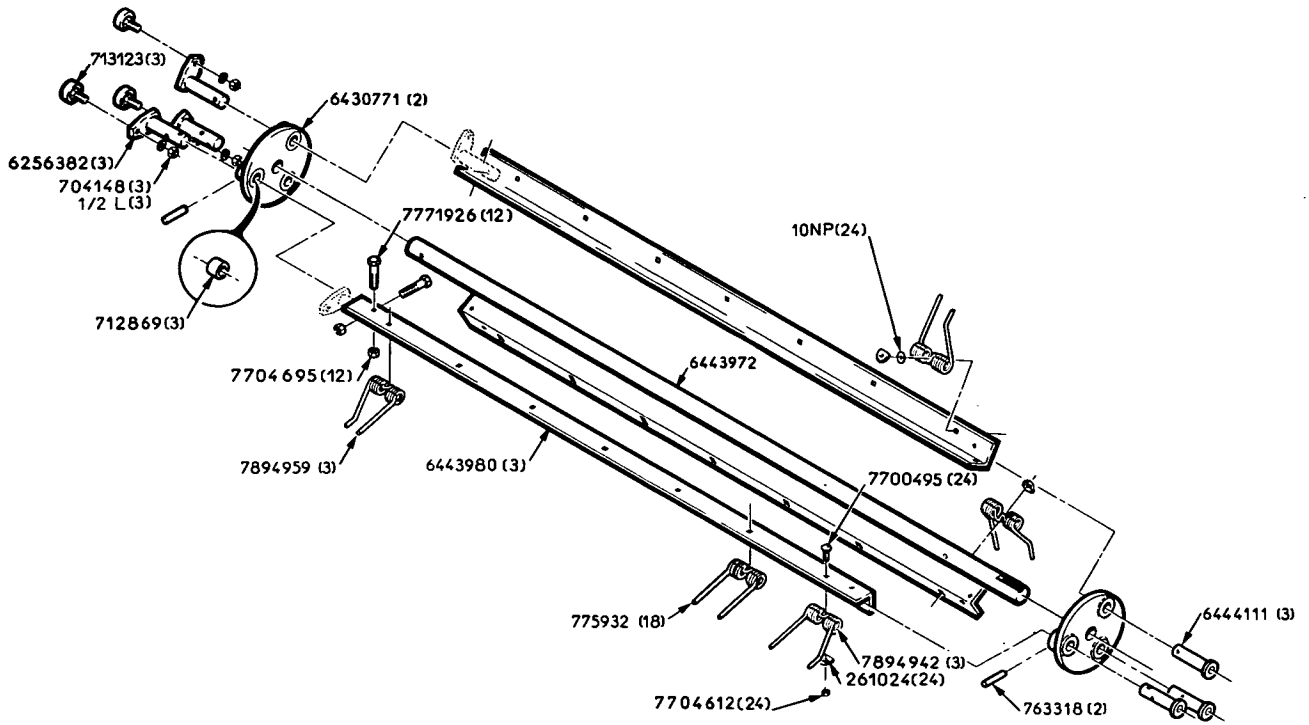

261024	(24)	Clip
704148	(3)	1/2" Hex Nut
712869	(6)	Tine Bearing
713123	(3)	Cam Bearing
763318	(2)	3/8 x 2 1/4" Spiral Pin
775932	(18)	Double Tine
6256382	(3)	Crank
6430771	(2)	Bulkhead Assembly
6443972	(1)	Shaft
6443980	(3)	Angle Pick-Up
6444111	(3)	Shaft
7700495	(24)	M 10-25 (C 8, 8) Round Head Square Neck Bolt
7704612	(24)	M 10 (C 8) Hex Lock Nut
7704695	(12)	M 12 (C 8) Hex Lock Nut
7771926	(12)	M 12-45 (C 8, 8) Hex Cap Screw
7894942	(3)	Double Tine Right
7894959	(3)	Double Tine Left