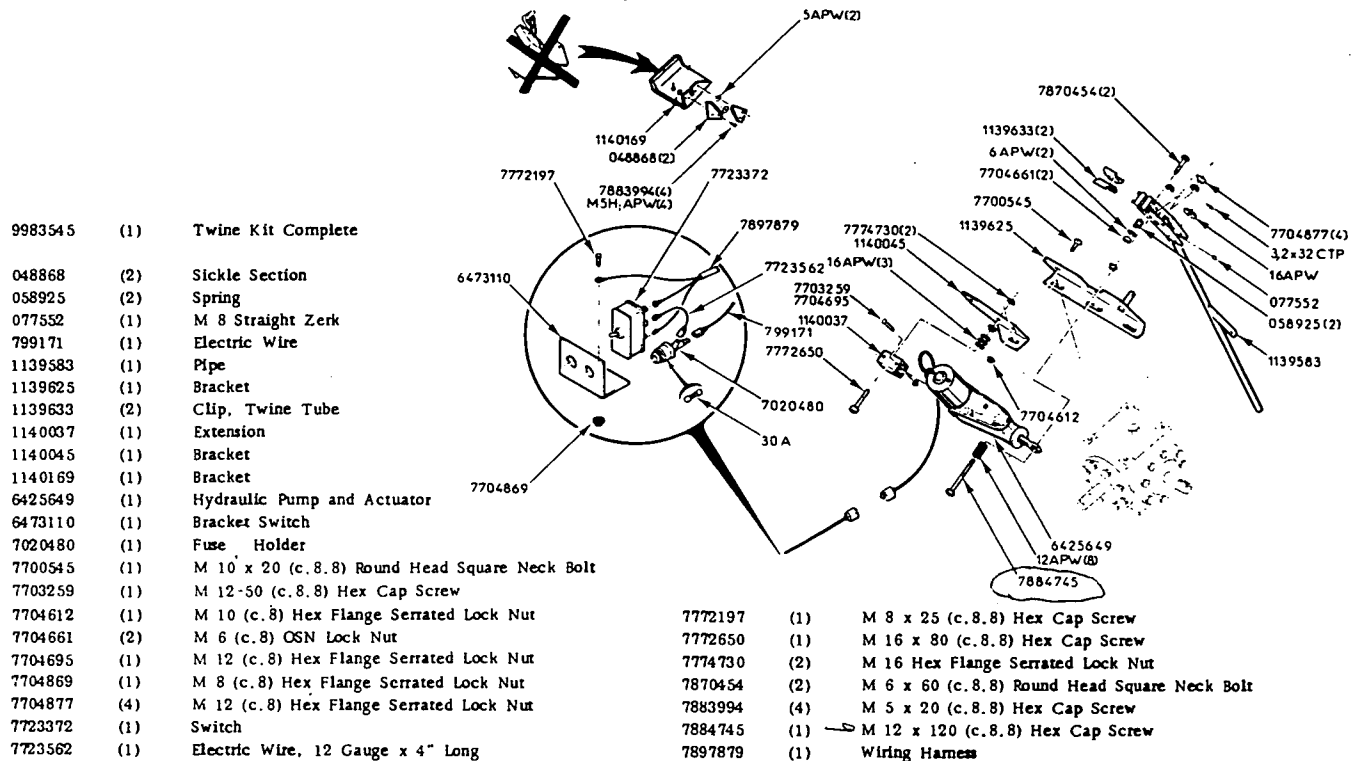

SEMI-AUTOMATIC TWINING KIT « PRESTOLITE »

ONCE INVENTORIES WILL BE CONSUMED, USE ASSEMBLY 9983552
APRES ÉPUISEMENT DES STOCKS, UTILISER L'ENSEMBLE 9983552
NACH AUSSCHÖPFUNG DER LAGER, DAS TEIL 9983552
DOPO ESAURIMENTO DELLE SCORTE UTILIZZARE L'ASSIEME 9983552

WINDGUARD KIT