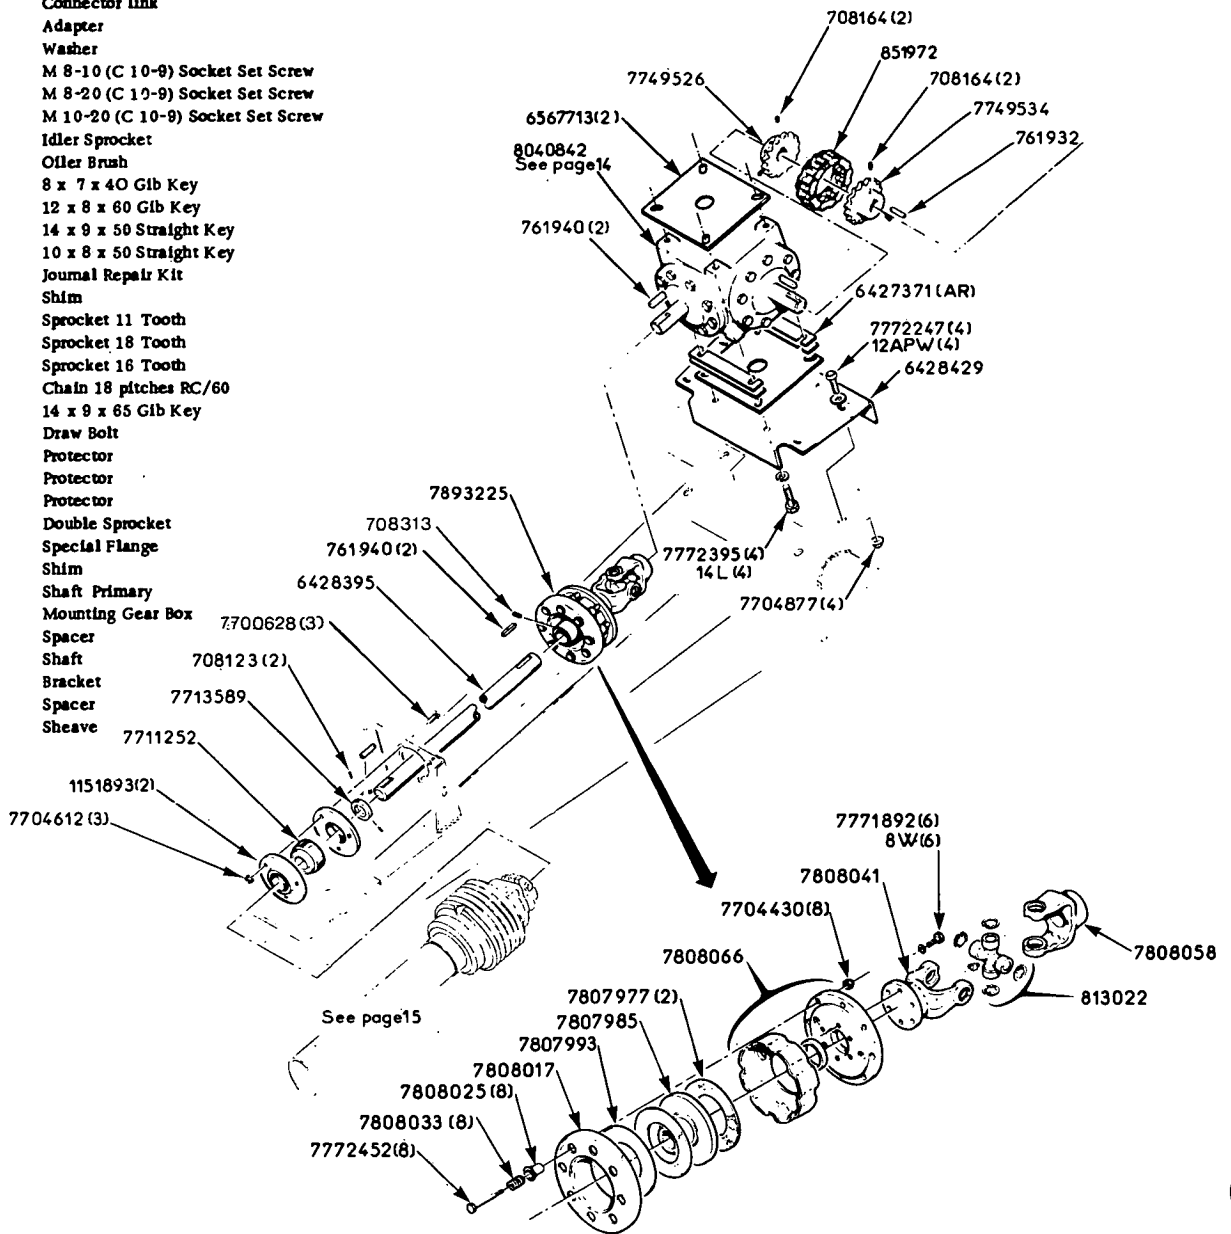

MAIN DRIVE ASSEMBLY

- 085712 (AR) Connector Link
- 494922 (1) Adapter
- 705780 (2) Washer
- 708123 (2) M 8-10 (C 10-9) Socket Set Screw
- 708164 (4) M 8-20 (C 10-9) Socket Set Screw
- 708913 (1) M 10-20 (C 10-9) Socket Set Screw
- 747931 (3) Idler Sprocket
- 757989 (1) Oiler Brush
- 761866 (1) 8 x 7 x 40 Gib Key
- 761924 (3) 12 x 8 x 60 Gib Key
- 761932 (1) 14 x 9 x 50 Straight Key
- 761940 (4) 10 x 8 x 50 Straight Key
- 813022 (1) Journal Repair Kit
- 840405 (AR) Shim
- 849737 (1) Sprocket 11 Tooth
- 849752 (1) Sprocket 18 Tooth
- 851535 (2) Sprocket 16 Tooth
- 851972 (1) Chain 18 pitches RC/60
- 861146 (2) 14 x 9 x 65 Gib Key
- 1138932 (1) Draw Bolt
- 1139427 (1) Protector
- 1139476 (1) Protector
- 1139468 (1) Protector
- 1150143 (1) Double Sprocket
- 1151893 (2) Special Flange
- 6427371 (AR) Shim
- 6428395 (1) Shaft Primary
- 6428429 (1) Mounting Gear Box
- 6428775 (2) Spacer
- 6445688 (1) Shaft
- 6488613 (1) Bracket
- 6567713 (2) Spacer
- 7054174 (1) Sheave

- 7086010 (AR) Chain Type AR/C 80 119 Links + 1 Connector Link
- 7700628 (3) M 10-40 Round Head Square Neck Bolt
- 7704430 (8) M 8 (C 8) Hex Stop Nut
- 7704612 (3) M 10 (C 8) Flange Serrated Lock Nut
- 7704869 (1) M 8 (C 8) Hex Flange Serrated Lock Nut
- 7704877 (4) M 12 (C 8) Flange Serrated Lock Nut
- 7711252 (1) Bearing
- 7713589 (1) Collar
- 7714447 (1) Flange
- 7714504 (1) Bearing
- 7749526 (1) Coupling Half 18 Tooth
- 7749534 (1) Coupling Half 18 Tooth
- 7771892 (7) M 8-20 (C 8, 8) Hex Cap Screw
- 7772247 (4) M 12-35 (C 8, 8) Hex Cap Screw
- 7772398 (1) M 18-70 (C 8, 8) Hex Cap Screw
- 7772395 (4) M 14-40 (C 8, 8) Hex Cap Screw
- 7772452 (8) M 8-65 (C 8, 8) Hex Cap Screw
- 7774730 (4) Flange Serrated Lock Nut
- 7793045 (1) Oiler
- 7807977 (2) Clutch Disc Slip Clutch
- 7807985 (1) Hub

- 7807983 (1) Disc
- 7808017 (1) Compression Disc
- 7808025 (8) Spring Box
- 7808033 (8) Compression Spring
- 7808041 (1) Yoke Plate
- 7808058 (1) Yoke Splined
- 7808066 (1) Box
- 7849789 (AR) Chain Type AR/C 80, 119 Links + Connector Link
- 7849797 (AR) Connector Link
- 7855695 (1) V Belt
- 7883796 (4) M 16-45 (C 8, 8) Hex Cap Screw
- 7883812 (2) M 18-80 (C 8, 8) Hex Cap Screw
- 7893225 (1) Slip Clutch
- 8040842 (1) Gear Box