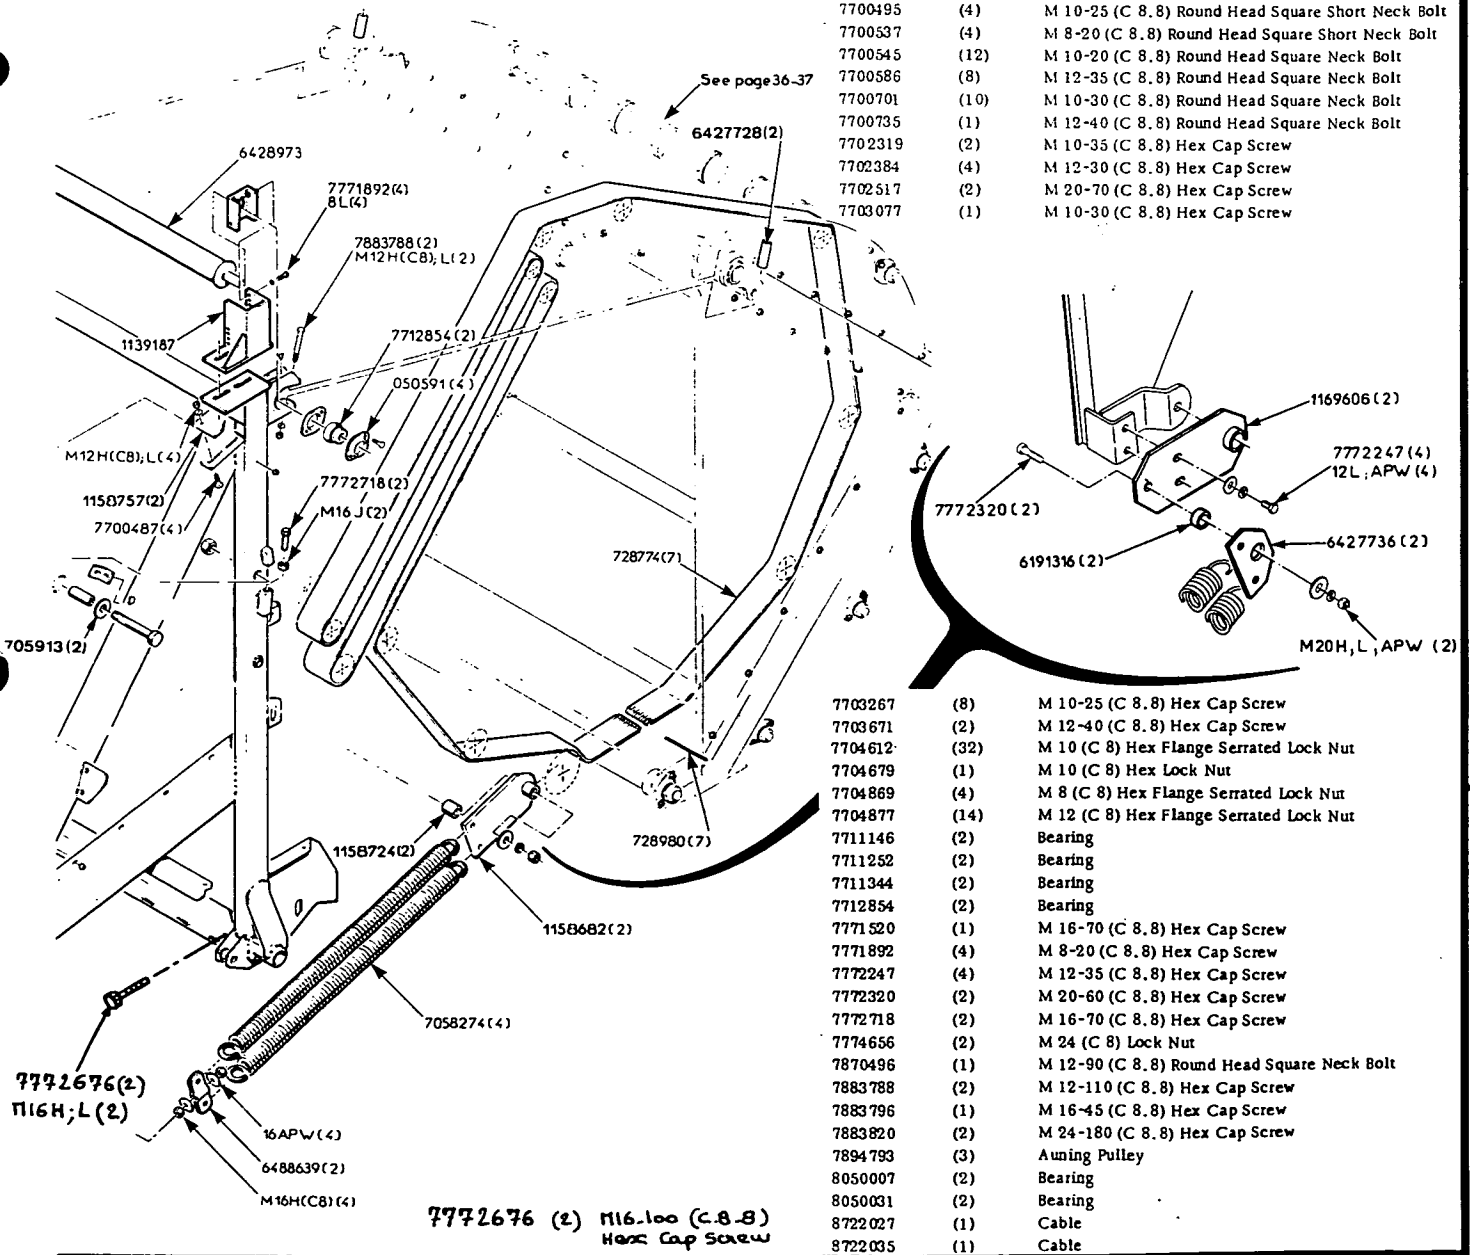

1158724	(2)	Spacer
1158757	(2)	Stop
1159151	(1)	Rubber Roller
1169606	(2)	Plate
6191316	(2)	Spacer
6427736	(2)	Plate
6427728	(2)	Spacer 71, 5mm lg
6427769	(2)	Shim
6427777	(2)	Spacer 80mm lg
6427785	(2)	Draw Bolt
6428973	(1)	Roller, Upper
6429427	(1)	Belt Guide
6442974	(1)	Hub
6444541	(1)	Left Rod
6444558	(1)	Right Rod
6445043	(1)	Roller, Lower
6468997	(1)	Left Front Side
6487003	(1)	Right Front Side
6487177	(2)	Angle
6488597	(2)	Spacer 152, 5mm lg
6488639	(2)	Strap
6538938	(1)	Mounting, Roller
7058274	(4)	Spring
7700487	(5)	M 12-30 (C 8.8) Round Head Square Neck Bolt
7700495	(4)	M 10-25 (C 8.8) Round Head Square Short Neck Bolt
7700537	(4)	M 8-20 (C 8.8) Round Head Square Short Neck Bolt
7700545	(12)	M 10-20 (C 8.8) Round Head Square Neck Bolt
7700586	(8)	M 12-35 (C 8.8) Round Head Square Neck Bolt
7700701	(10)	M 10-30 (C 8.8) Round Head Square Neck Bolt
7700735	(1)	M 12-40 (C 8.8) Round Head Square Neck Bolt
7702319	(2)	M 10-35 (C 8.8) Hex Cap Screw
7702384	(4)	M 12-30 (C 8.8) Hex Cap Screw
7702517	(2)	M 20-70 (C 8.8) Hex Cap Screw
7703077	(1)	M 10-30 (C 8.8) Hex Cap Screw

Revised April 1983 (Form 8881914)