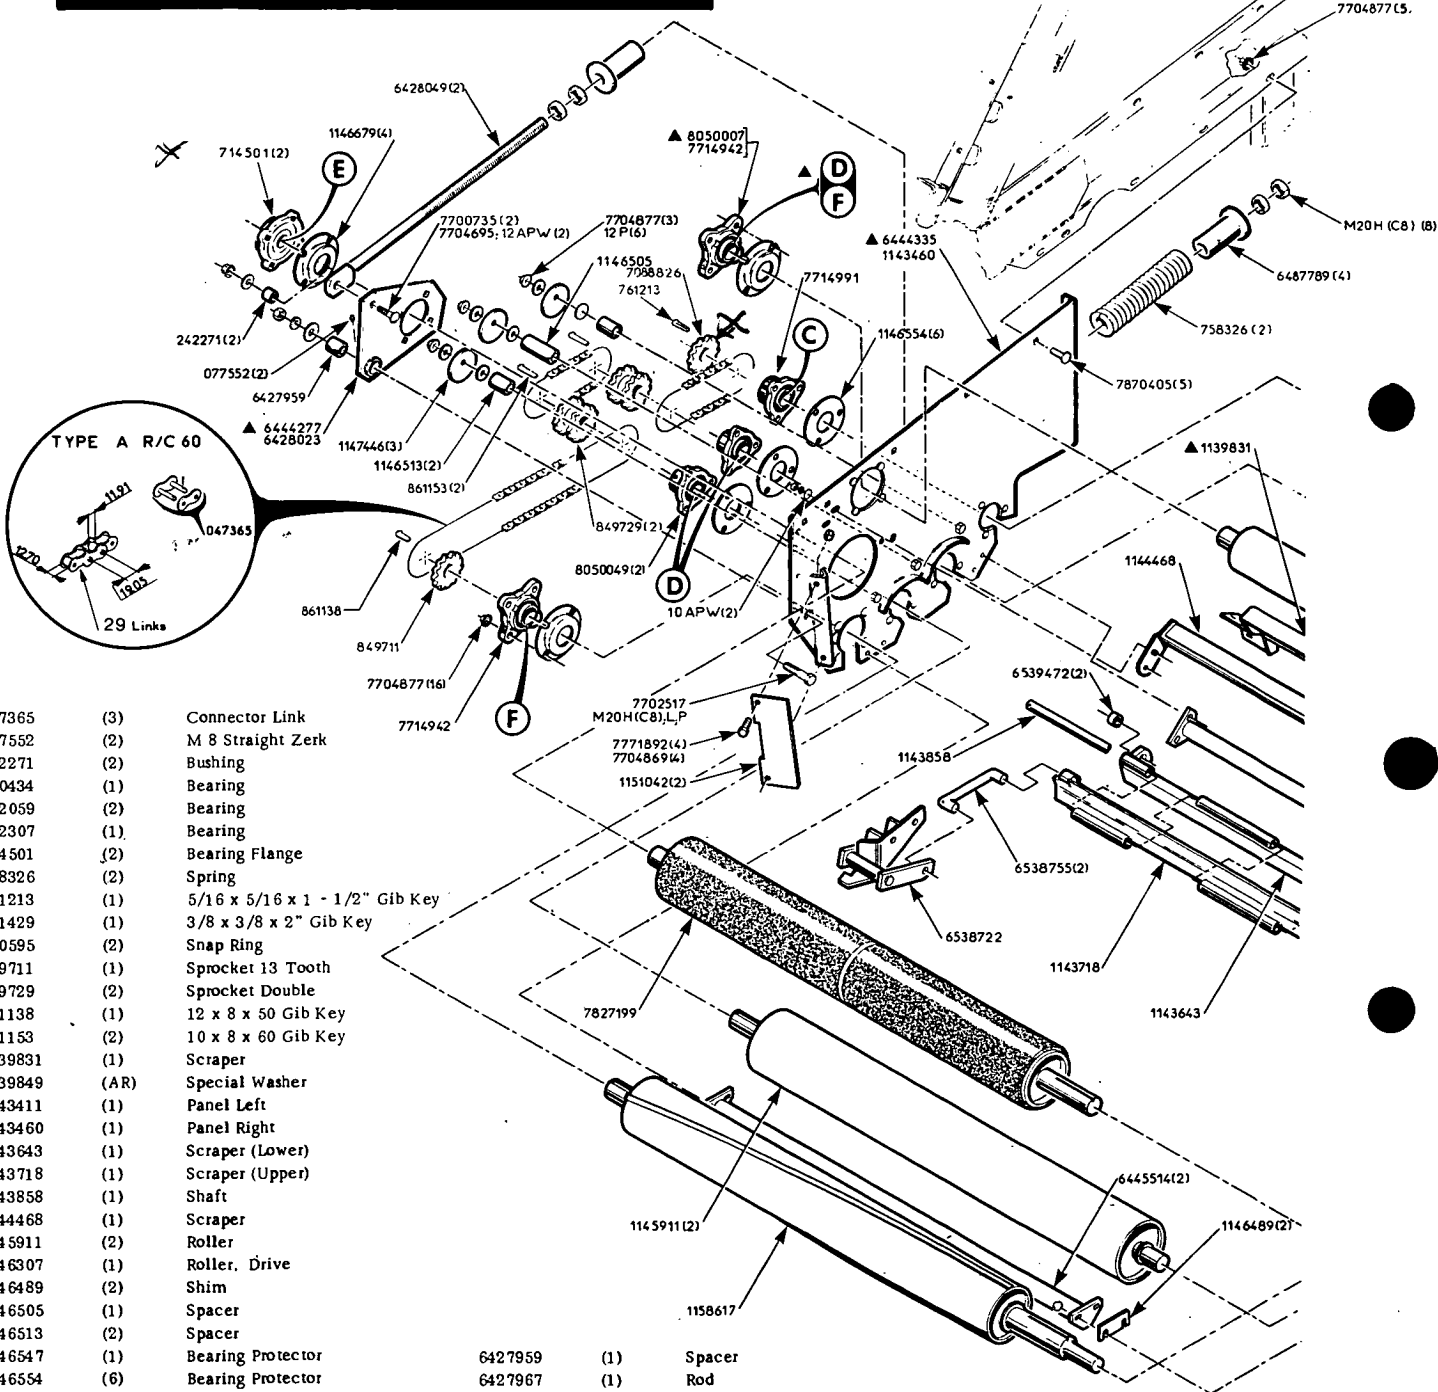

ROLLER ASSEMBLY

- ▲ { FOR MACHINE RUN
  POUR MACHINE SERIE
  NURFUER MASCHINE AB SERIE
  PER MACCHINA SERIE
- { FOR MACHINE RUN
  POUR MACHINE SERIE
  NUR FUER MASCHINE AB SERIE
  PER MACCHINA SERIE

175.02.001 to 175.03.175
175.02.001 à 175.03.175
175.02.001 bis 175.03.175
175.02.001 alla 175.03.175

175.04.001 to 175.05.325
175.04.001 à 175.05.325
175.04.001 bis 175.05.325
175.04.001 alla 175.05.325

- 047365 (3) Connector Link
- 077552 (2) M 8 Straight Zerk
- 242271 (2) Bushing
- 710434 (1) Bearing
- 712059 (2) Bearing
- 712307 (1) Bearing
- 714501 (2) Bearing Flange
- 758326 (2) Spring
- 761213 (1) 5/16 x 5/16 x 1 - 1/2" Gib Key
- 761429 (1) 3/8 x 3/8 x 2" Gib Key
- 840595 (2) Snap Ring
- 849711 (1) Sprocket 13 Tooth
- 849729 (2) Sprocket Double
- 861138 (1) 12 x 8 x 50 Gib Key
- 861153 (2) 10 x 8 x 60 Gib Key
- ▲ 1139831 (1) Scraper
- ▲ 1139849 (AR) Special Washer
- 1143411 (1) Panel Left
- 1143460 (1) Panel Right
- 1143643 (1) Scraper (Lower)
- 1143718 (1) Scraper (Upper)
- 1143858 (1) Shaft
- 1144468 (1) Scraper
- 1145911 (2) Roller
- 1146307 (1) Roller, Drive
- 1146489 (2) Shim
- 1146505 (1) Spacer
- 1146513 (2) Spacer
- 1146547 (1) Bearing Protector
- 1146554 (6) Bearing Protector
- 1146679 (4) Bearing Protector
- 1146836 (2) Bearing Protector
- ▲ 1147008 (1) Roller Drive
- 1147446 (3) Exentric Washer
- 1151042 (2) Deflector
- 1158575 (1) Roller Drive
- 1158617 (1) Roller With Gripper Bars
- 6415483 (1) Sprocket Assembly, Double

- 6427959 (1) Spacer
- 6427967 (1) Rod
- 6428007 (1) Mount Left
- 6428023 (1) Mount Right
- 6428031 (1) Tube
- 6428049 (2) Rod
- ▲ 6444269 (1) Mount Left
- ▲ 6444277 (1) Mount Right
- ▲ 6444293 (1) Panel Left
- ▲ 6444335 (1) Panel Right

- 6445514 (2) Spacer
- 6485833 (1) Sprocket
- 6487789 (4) Tube
- 6488910 (1) Shim
- 6538664 (1) Bellcrank Left
- 6538722 (1) Bellcrank Right
- 6538755 (2) Rod