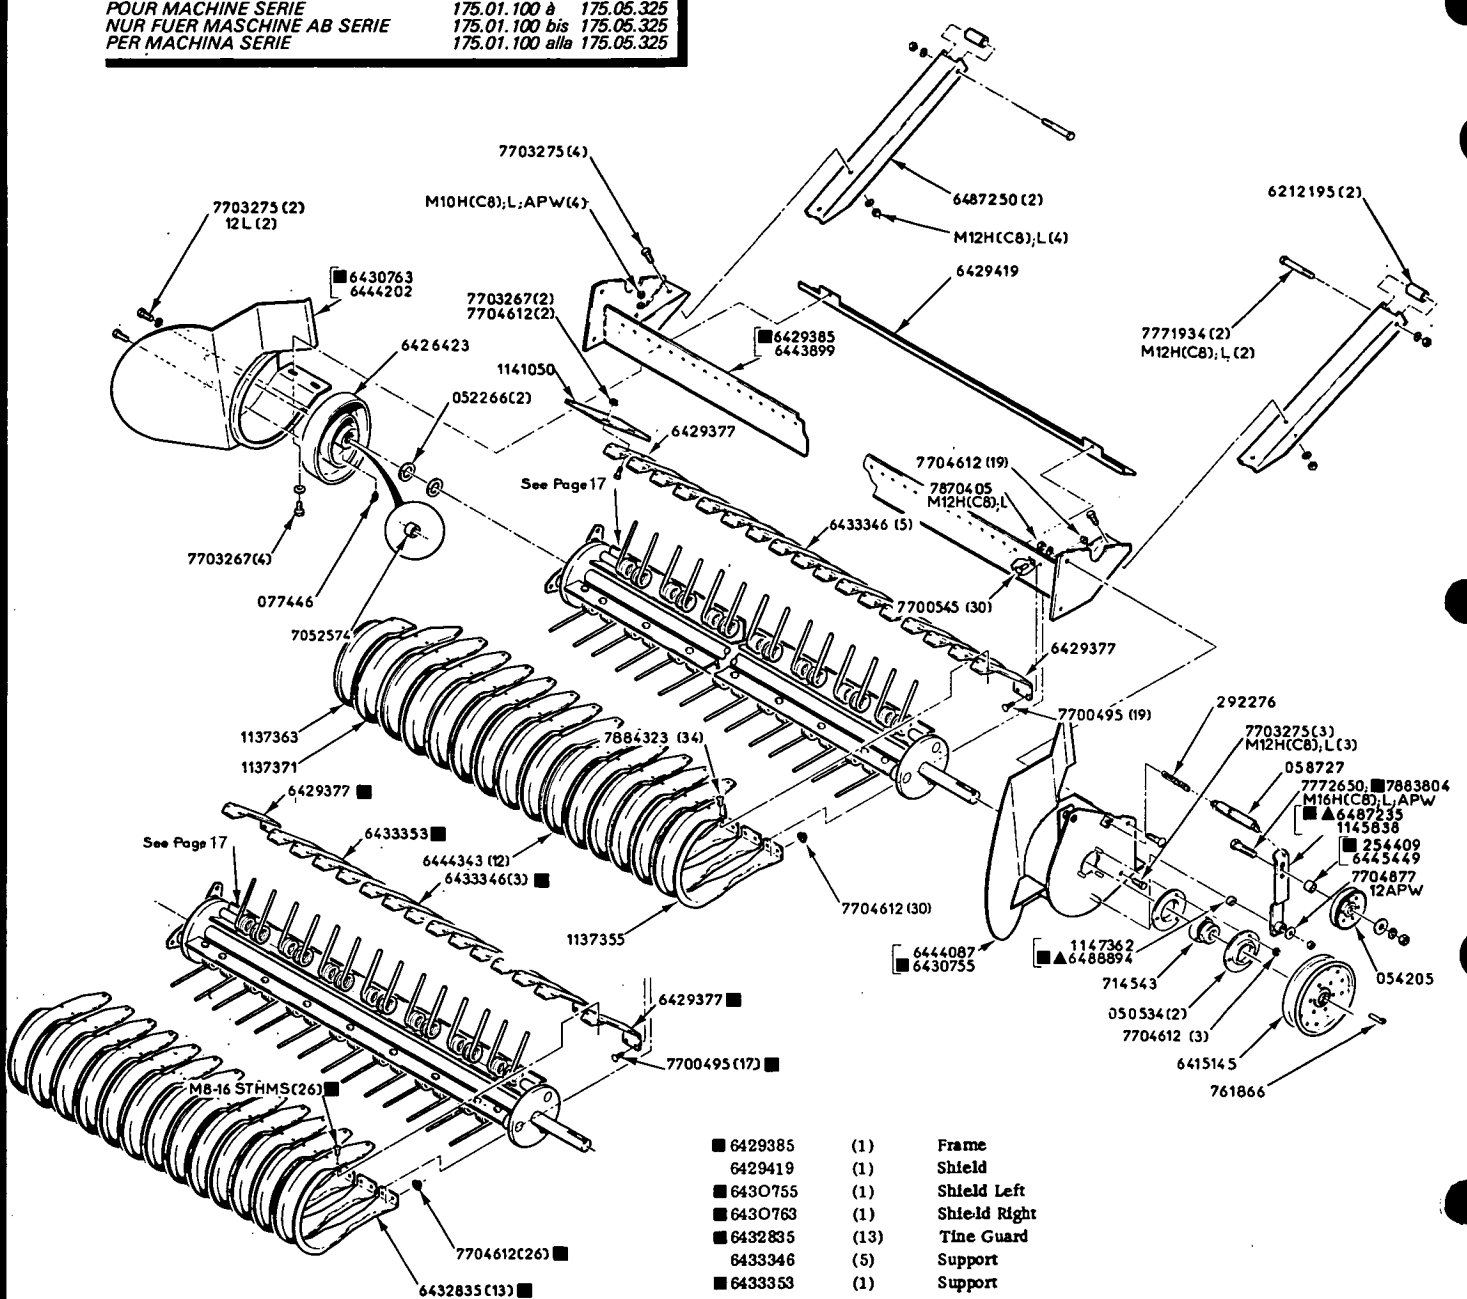

PICK-UP ASSEMBLY

FOR MACHINE RUN
POUR MACHINE SERIE
NUR FUER MASCHINE AB SERIE
PER MACCHINA SERIE

175.01.100 to 175.05.325
175.01.100 à 175.05.325
175.01.100 bis 175.05.325
175.01.100 alla 175.05.325

- 050534 (2) Flange
- 052266 (2) 1. 1/4" - 14 Machinery Bushing
- 054205 (1) Flat Idler
- 058727 (1) Spring
- 077446 (1) M 8 x 90° Zerk
- 254409 (1) Spacer
- 292276 (1) Chain
- 714543 (1) Bearing
- 761866 (1) 8 x 7 x 40 mm Gib Key
- 1137355 (1) Tine Guard
- 1137363 (1) Tine Guard
- 1137371 (1) Tine Guard
- 1141050 (1) Shield
- 1145838 (1) Idler Bracket
- 1147362 (1) Spacer
- 6212195 (2) Bushing 2 - 1/8" Long
- 6415145 (1) Sheave
- 6426423 (1) Track, Cam
- 6429377 (2) Support

- 6429385 (1) Frame
- 6429419 (1) Shield
- 6430755 (1) Shield Left
- 6430763 (1) Shield Right
- 6432835 (13) Tine Guard
- 6433346 (5) Support
- 6433353 (1) Support
- 6443899 (1) Frame
- 6444087 (1) Shield Left
- 6444202 (1) Shield Right
- 6444343 (12) Tine Guard
- 6445449 (1) Spacer
- ▲ ■ 6487235 (1) Idler Bracket
- 6487250 (2) Channel
- ▲ ■ 6488894 (1) Spacer
- 7052574 (1) Bushing
- 7700495 (19) M 10 - 25 (C 8 - 8) Round Head Square Neck Bolt
- 7700545 (30) M 10 - 20 (C 8 - 8) Round Head Square Neck Bolt
- 7703267 (6) M 10 - 25 (C 8 - 8) Hex Cap Screw
- 7703275 (9) M 12 - 25 (C 8 - 8) Hex Cap Screw
- 7704612 (54) M 10 (C 8) Hex Flange serrated Lock Nut
- 7704877 (1) M 12 (C 8) Hex Flange serrated Lock Nut
- 7771934 (2) M 12 - 80 (C 8 - 8) Hex Cap Screw
- 7772650 (1) M 16 - 80 (C 8 - 8) Hex Cap Screw
- 7870405 (1) M 12 - 25 (C 8 - 8) Round Head Square Neck Bolt
- 7883804 (1) M 16 - 65 (C 8 - 8) Hex Cap Screw
- 7884323 (34) M 8 - 16 (C 8 - 8) Gross Recess Round Head Machine Screw