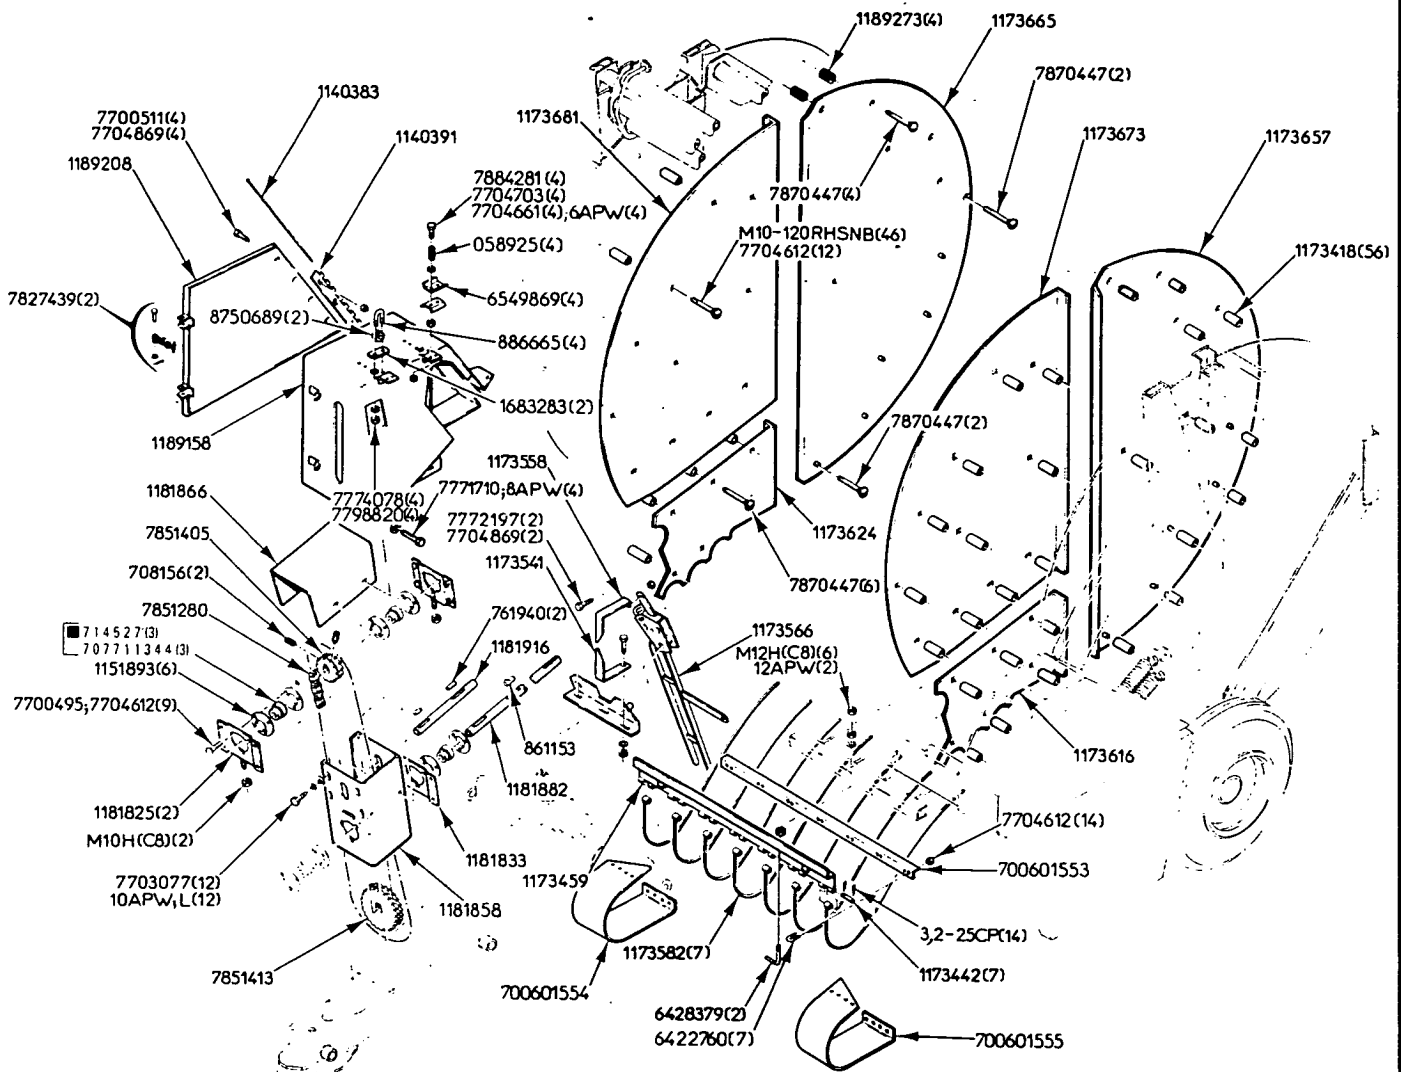

FLAX KIT FOR CZEKO-SLOVAKIA

9985623 (1)	Flax Kit For Czecho-Slovakia	1181916 (1)	Shaft
058925 (4)	Spring	1189158 (1)	Twine Box
708156 (2)	M8-12 (C8.8) Hex Cap Screw	1189208 (1)	Cover
714527 (3)	Bearing	1189273 (4)	Spacer
707711344 (3)	Bearing	1683283 (2)	Plate
761940 (2)	10 x 8 x 50 Straight Key	6422760 (7)	Clip
861153 (1)	10 x 8 x 60 Gib Key	6428379 (2)	Tie
866665 (2)	Clip	6549869 (4)	Clip
1140383 (1)	Axle	7700495 (9)	M10-25 (C8.8) Round Head Square Neck Bolt
1140391 (1)	Half Hinge	7700511 (4)	M8-16 (C8.8) Round Head Square Neck Bolt
1151893 (6)	Special Flange	7703077 (12)	M10-30 (C8.8) Hex Cap Screw
1173418 (56)	Spacer	7704612 (35)	M10 (C8) Hex Flange Serrated Lock Nut
1173442 (7)	Axle	7704661 (4)	M6 (C8) Hexagonal Oval Lock Nut
1173459 (1)	Windguard	7704703 (4)	M6 (C8) Hex Nut
1173541 (1)	Indicator	7704869 (6)	M8 (C8) Hex Flange Serrated Lock Nut
1173558 (1)	Indicator	7771710 (4)	M8-16 (C8.8) Hex Cap Screw
1173566 (1)	Twine Guide	7772197 (2)	M8-25 (C8.8) Hex Cap Screw
1173582 (7)	Time	7774078 (4)	M5 (C8) Hex Nut
1173616 (1)	Left Side	7798820 (4)	6 External Tooth Lock Washer
1173624 (1)	Right Side	7827439 (2)	Latch Rubber
1173657 (1)	Left Side	7851280 (1)	Chain Double
1173665 (1)	Right Side	7851405 (1)	Sprocket Double, 13 Tooth
1173673 (1)	Left Side	7851413 (1)	Sprocket Double, 26 Tooth
1173681 (1)	Right Side	7870447 (14)	M12-110 (C8.8) Round Head Square Neck Bolt
1181825 (2)	Bearing Support	7884281 (4)	M6-65 (C8.8) Hex Cap Screw
1181833 (1)	Support	8750689 (2)	Twine Guide
1181858 (1)	Shield	700601553 (1)	Windguard
1181866 (1)	Shield	700601554 (1)	Side Left
1181882 (1)	Shaft	700601555 (1)	Side Right