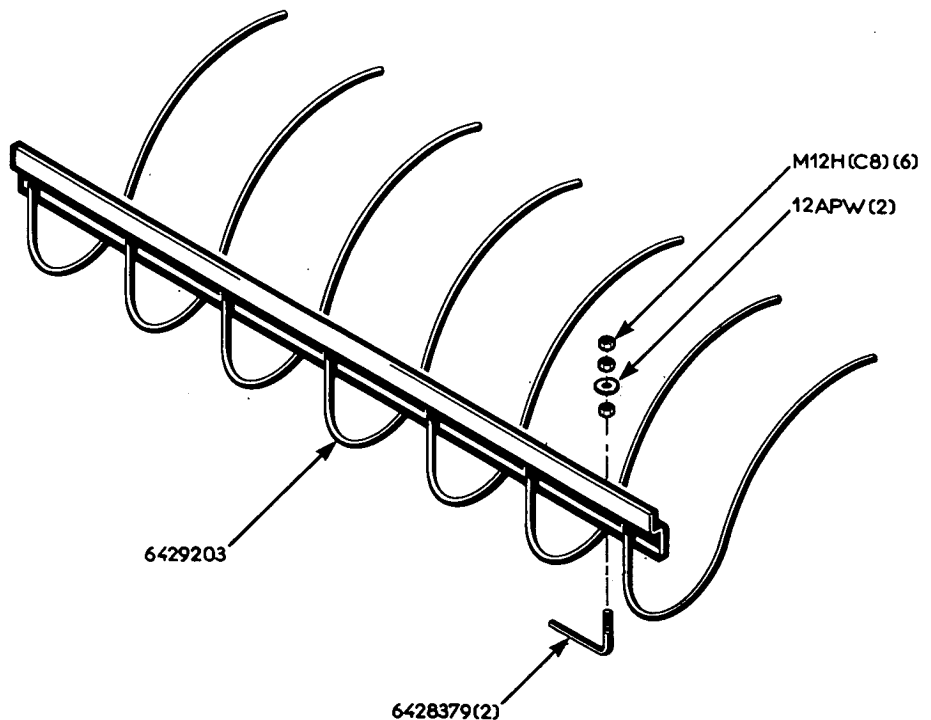

WINDGUARD KIT

- 9984931 (1) Windguard Kit
- 6428379 (2) "L" Bolt
- 6429203 (1) Windguard