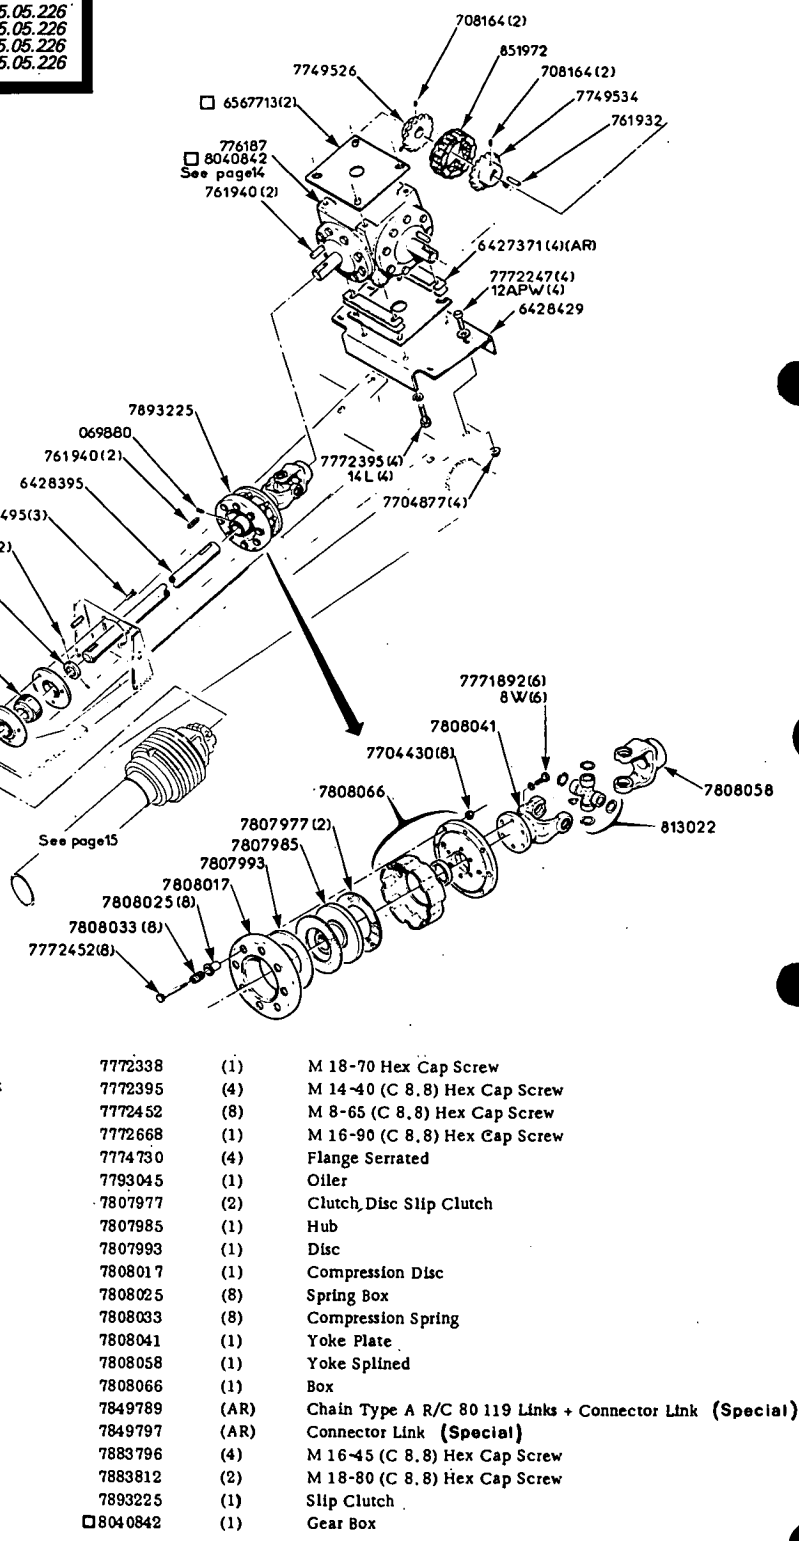

- 047365 (AR) Connector Link
- 057604 (1) V. Belt
- 069880 (1) M 12-20 (C 10.9) Socket Set Screw
- 085712 (AR) Connector Link
- 087726 (1) Sprocket 15 Tooth
- 494922 (1) Adapter
- 705780 (2) Washer
- 708123 (2) M 8-10 (C 10-9) Socket Set Screw
- 708164 (4) M 8-20 (C 10.9) Socket Set Screw
- 747931 (3) Idler Sprocket
- 757989 (1) Oiler Brush
- 761924 (3) 12 x 8 x 60 Gib Key
- 761932 (1) 14 x 9 x 50 Straight Key
- 761940 (4) 10 x 8 x 50 Straight Key
- 776187 (1) Gear Box
- 813022 (1) Journal Repair Kit
- 840595 (2) Snap Ring
- 849711 (1) Sprocket 13 Tooth
- 849737 (1) Sprocket 11 Tooth
- 849752 (1) Sprocket 18 Tooth
- 851535 (2) Sprocket 16 Tooth
- 851972 (1) Chain 18 Pitches RC/60
- 861138 (1) 12 x 8 x 50 Gib Key
- 861146 (2) 14 x 9 x 65 Gib Key
- 1138932 (1) Draw Bolt
- 1139427 (1) Protector
- 1139468 (1) Protector
- 1139476 (1) Protector
- 1144377 (1) Flange Bracket
- 1150143 (1) Double Sprocket
- 1151893 (2) Special Flange
- 6427371 (AR) Shim
- 6428395 (1) Shaft Primary
- 6428429 (1) Mounting Gear Box
- 6428775 (2) Spacer
- 6445688 (1) Shaft
- 6445720 (1) Sprocket
- 6445746 (1) Spacer
- 6488613 (1) Bracket
- 6567713 (2) Spacer
- 7086002 (AR) Chain Type A R/C 60 159 Links + Connector Link
- 7086010 (AR) Chain Type A R/C 80 119 Links + 1 Connector Link
- 7700487 (4) M 12-30 (C 8.8) Round Head Neck Bolt
- 7700495 (3) M 10-35 (C 8.8) Round Head Square Neck Bolt
- 7702384 (2) M 12-30 (C 8.8) Hex Cap Screw
- 7704430 (8) M 8 (C 8) Hex Stop Nut
- 7704612 (3) M 10 (C 8) Flange Serrated Lock Nut
- 7704869 (1) M 8 (C 8) Hex Flange Serrated Lock Nut
- 7704877 (10) M 12 (C 8) Flange Serrated Lock Nut
- 7710676 (2) Bearing with Collar
- 7711252 (2) Bearing
- 7711401 (1) Flange
- 7711419 (1) Flange
- 7713563 (1) Bearing
- 7713589 (1) Collar
- 7714447 (1) Flange
- 7714504 (1) Bearing
- 7749526 (1) Coupling Half 18 Tooth
- 7749534 (1) Coupling Half 18 Tooth
- 7771892 (7) M 8-20 (C 8.8) Hex Cap Screw
- 7772247 (4) M 12-35 (C 8.8) Hex Cap Screw

- 7772338 (1) M 18-70 Hex Cap Screw
- 7772395 (4) M 14-40 (C 8.8) Hex Cap Screw
- 7772452 (8) M 8-65 (C 8.8) Hex Cap Screw
- 7772668 (1) M 16-90 (C 8.8) Hex Cap Screw
- 7774730 (4) Flange Serrated
- 7793045 (1) Oiler
- 7807977 (2) Clutch Disc Slip Clutch
- 7807985 (1) Hub
- 7807993 (1) Disc
- 7808017 (1) Compression Disc
- 7808025 (8) Spring Box
- 7808033 (8) Compression Spring
- 7808041 (1) Yoke Plate
- 7808058 (1) Yoke Splined
- 7808066 (1) Box
- 7849789 (AR) Chain Type A R/C 80 119 Links + Connector Link (Special)
- 7849797 (AR) Connector Link (Special)
- 7883796 (4) M 16-45 (C 8.8) Hex Cap Screw
- 7883812 (2) M 18-80 (C 8.8) Hex Cap Screw
- 7893225 (1) Slip Clutch
- 8040842 (1) Gear Box