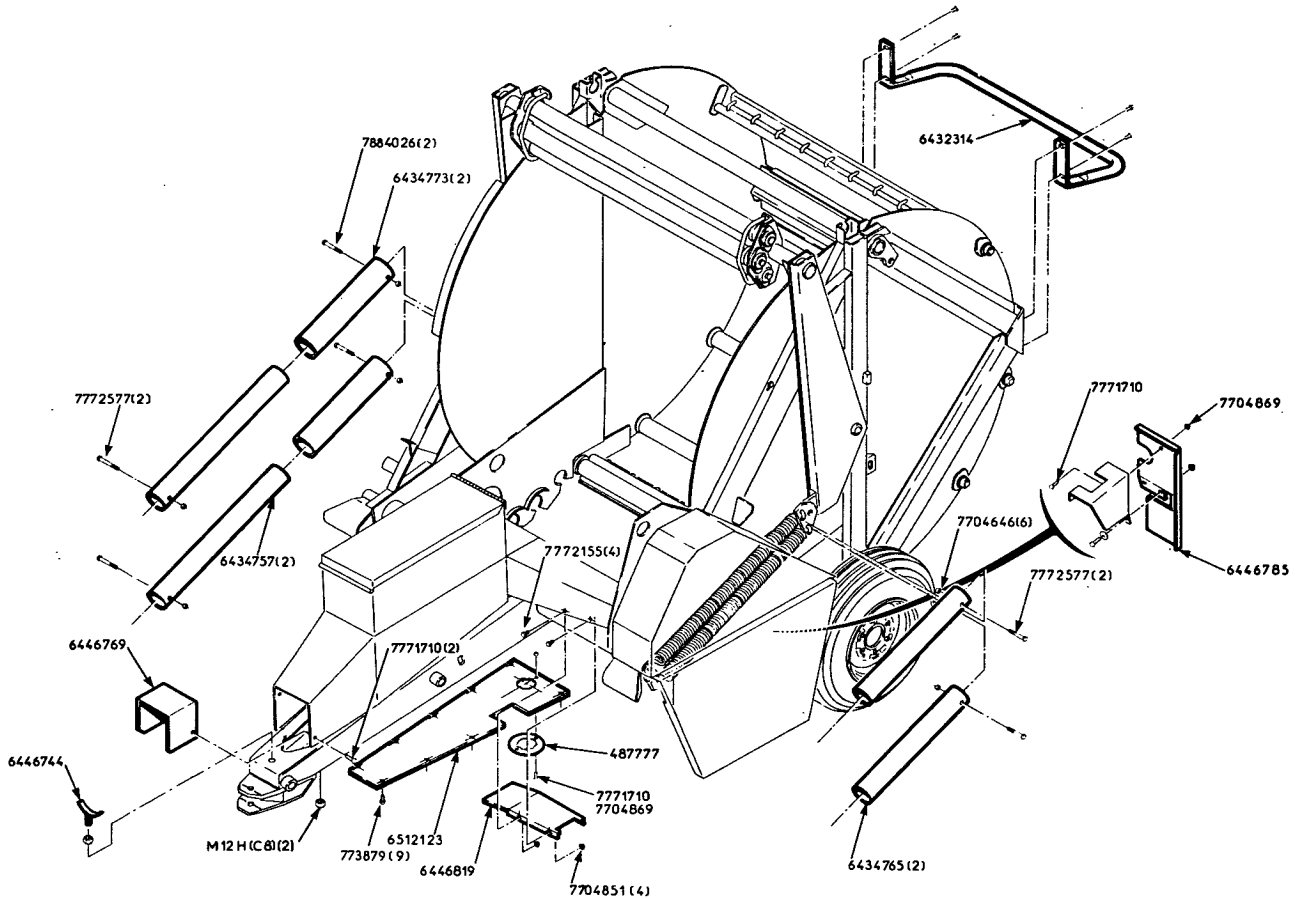

SAFETY SHIELDS KIT

FOR MACHINE RUN
POUR MACHINE SERIE
NURFUER MASCHINE AB SERIE
PER MACHINA SERIE

175.02.001 to 175.03.175
175.02.001 à 175.03.175
175.02.001 bis 175.03.175
175.02.001 alla 175.03.175

487777	(1)	Cover
773879	(9)	14 - 14 x 25 Hex Head Tapping Screw
6432314	(1)	Protection For The Rear Gate
6434757	(2)	Shield For The Right Springs
6434765	(2)	Shield For The Left Springs
6434773	(2)	Shield For The Right Springs
6446744	(1)	Bracket
6446769	(1)	Shield
6446785	(1)	Shield
6446819	(1)	Shield
6512123	(1)	Shield For The Primary Shaft
7704646	(6)	M 8 Lock Nut
7704851	(4)	M 6 Hex Flange Serrated Lock Nut
7704869	(2)	M 8 Hex Flange Serrated Lock Nut
7771710	(4)	M 8 - 16 (C8 - 8) Hex Cap Screw
7772155	(4)	M 6 - 16 (C8 - 8) Hex Cap Screw
7772577	(4)	M 8 - 100 (C8 - 8) Hex Cap Screw
7884026	(2)	M 8 - 110 (C8 - 8) Hex Cap Screw

9983404 (1) Safety Shields Kit Complete