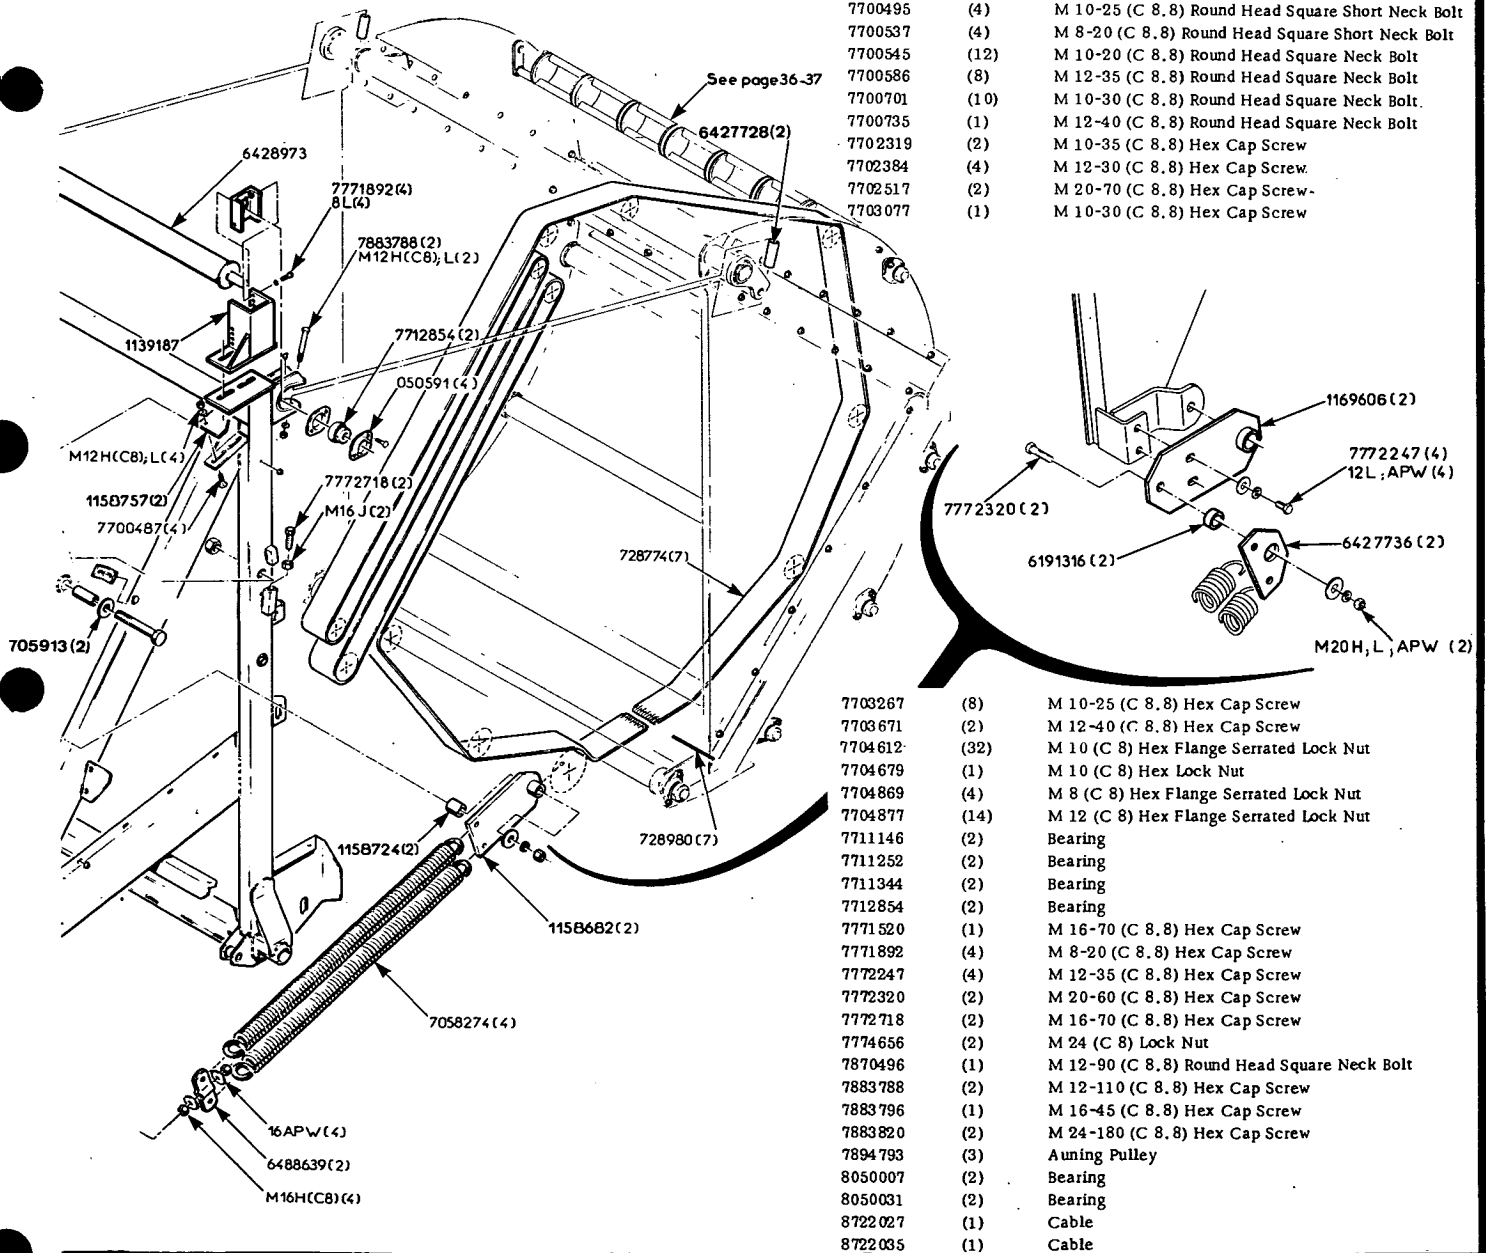

1158724	(2)	Spacer
1158757	(2)	Stop
1159151	(1)	Rubber Roller
1169606	(2)	Plate
6191316	(2)	Spacer
6427736	(2)	Plate
6427728	(2)	Spacer 71, 5mm 1g
6427769	(2)	Shim
6427777	(2)	Spacer 80mm 1g
6427785	(2)	Draw Bolt
6428973	(1)	Roller, Upper
6429427	(1)	Belt Guide
6442974	(1)	Hub
6444541	(1)	Left Rod
6444558	(1)	Right Rod
6445043	(1)	Roller, Lower
6486997	(1)	Left Front Side
6487003	(1)	Right Front Side
6487177	(2)	Angle
6488597	(2)	Spacer 152, 5mm 1g
6488639	(2)	Strap
6538938	(1)	Mounting, Roller
7058274	(4)	Spring
7700487	(5)	M 12-30 (C 8.8) Round Head Square Neck Bolt
7700495	(4)	M 10-25 (C 8.8) Round Head Square Short Neck Bolt
7700537	(4)	M 8-20 (C 8.8) Round Head Square Short Neck Bolt
7700545	(12)	M 10-20 (C 8.8) Round Head Square Neck Bolt
7700586	(8)	M 12-35 (C 8.8) Round Head Square Neck Bolt
7700701	(10)	M 10-30 (C 8.8) Round Head Square Neck Bolt
7700735	(1)	M 12-40 (C 8.8) Round Head Square Neck Bolt
7702319	(2)	M 10-35 (C 8.8) Hex Cap Screw
7702384	(4)	M 12-30 (C 8.8) Hex Cap Screw
7702517	(2)	M 20-70 (C 8.8) Hex Cap Screw
7703077	(1)	M 10-30 (C 8.8) Hex Cap Screw

7703267	(8)	M 10-25 (C 8.8) Hex Cap Screw
7703671	(2)	M 12-40 (C 8.8) Hex Cap Screw
7704612	(32)	M 10 (C 8) Hex Flange Serrated Lock Nut
7704679	(1)	M 10 (C 8) Hex Lock Nut
7704869	(4)	M 8 (C 8) Hex Flange Serrated Lock Nut
7704877	(14)	M 12 (C 8) Hex Flange Serrated Lock Nut
7711146	(2)	Bearing
7711252	(2)	Bearing
7711344	(2)	Bearing
7712854	(2)	Bearing
7771520	(1)	M 16-70 (C 8.8) Hex Cap Screw
7771892	(4)	M 8-20 (C 8.8) Hex Cap Screw
7772247	(4)	M 12-35 (C 8.8) Hex Cap Screw
7772320	(2)	M 20-60 (C 8.8) Hex Cap Screw
7772718	(2)	M 16-70 (C 8.8) Hex Cap Screw
7774656	(2)	M 24 (C 8) Lock Nut
7870496	(1)	M 12-90 (C 8.8) Round Head Square Neck Bolt
7883788	(2)	M 12-110 (C 8.8) Hex Cap Screw
7883796	(1)	M 16-45 (C 8.8) Hex Cap Screw
7883820	(2)	M 24-180 (C 8.8) Hex Cap Screw
7894793	(3)	Auning Pulley
8050007	(2)	Bearing
8050031	(2)	Bearing
8722027	(1)	Cable
8722035	(1)	Cable