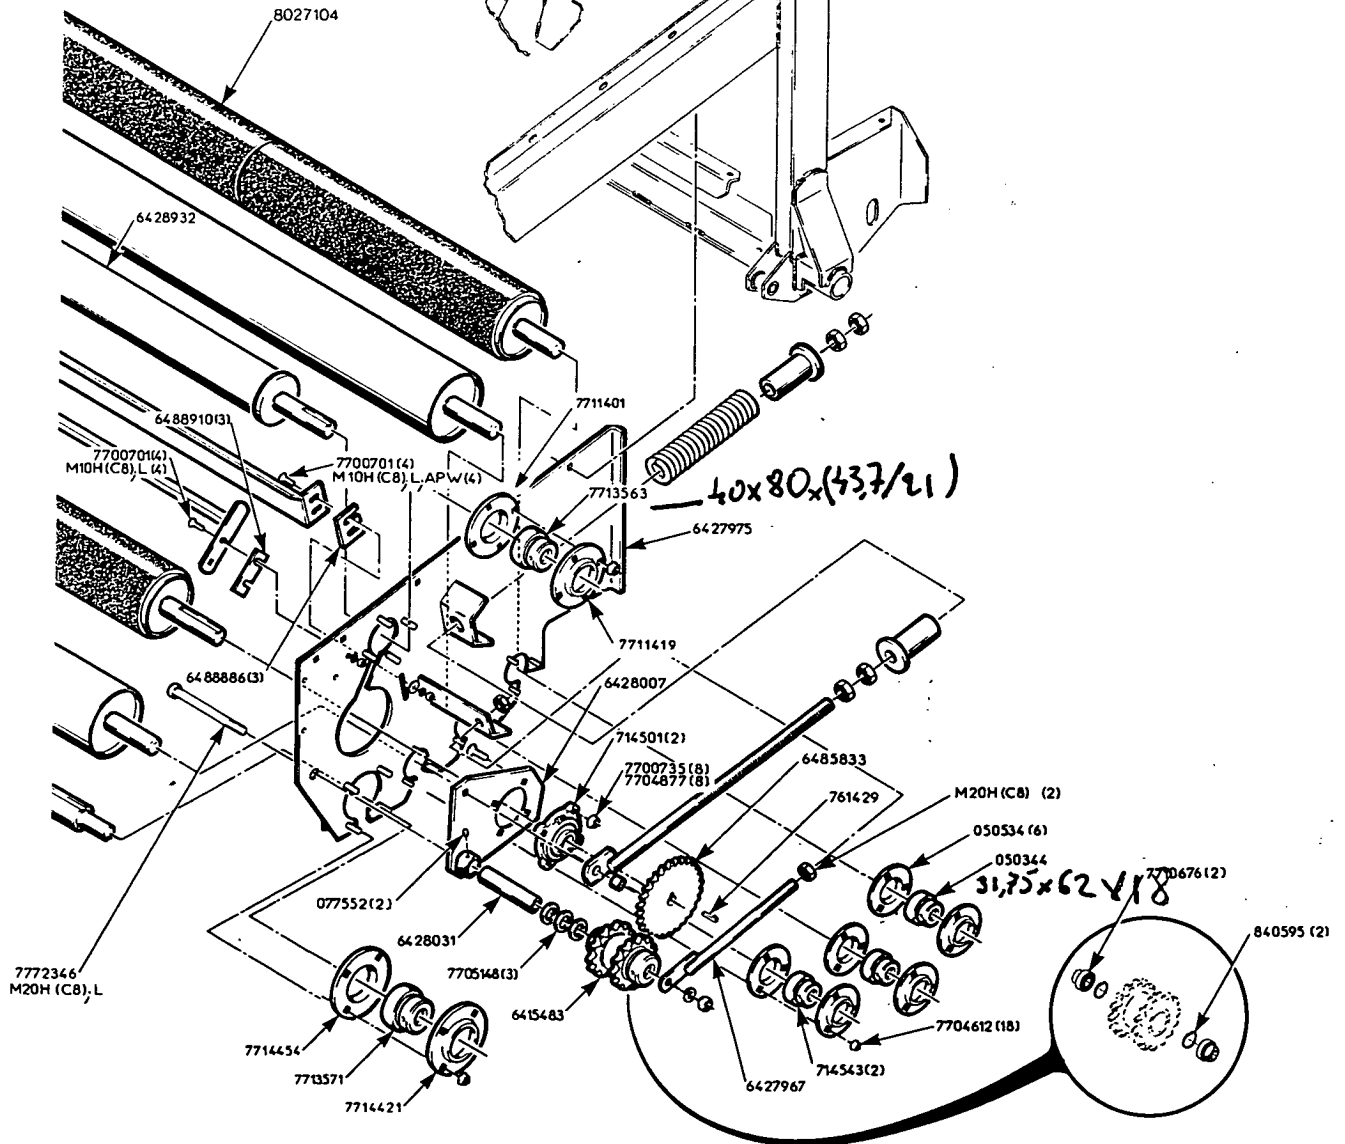

6487391	(3)	Washer	7713571	(1)	Bearing
6487748	(1)	Spacer. - 85 mm lg	7714421	(1)	Flangette
6487789	(4)	Tube	7714454	(1)	Flangette
6488886	(3)	Shim	7772346	(1)	M 20 - 200 (C8 - 8) Hex Cap Screw
6488910	(3)	Shim	7827199	(1)	Rubber Roller
6498794	(1)	Adjusting Bearing Plate	7870405	(8)	M 12 - 25 (C8 - 8) Round Head Square Neck Bolt
7086002	(AR)	Chain Type R/C 60 159 Link + Connector Link	7870421	(2)	M 12 - 70 (C8 - 8) Round Head Square Neck Bolt
7088826	(1)	Sprocket	7870447	(1)	M 12 - 110 (C8 - 8) Round Head Square Neck Bolt
7700495	(3)	M 10 - 25 (C8 - 8) Round Head Square Neck Bolt	8027104	(1)	Rubber Roller
7700701	(10)	M 10 - 30 (C8 - 8) Round Head Square Neck Bolt			
7700735	(12)	M 12 - 40 (C8 - 8) Round Head Square Neck Bolt			
7702517	(1)	M 20 - 70 (C8 - 8) Hex Cap Screw			
7704612	(21)	M 10 (C8) Hex Flange Serrated Lock Nut			
7704877	(30)	M 12 (C8) Hex Flange Serrated Lock Nut			
7705148	(3)	Dia 30 Average Plain Washer			
7710676	(2)	Bearing with Collar			
7711344	(1)	Bearing			
7711401	(2)	Flangette			
7711419	(2)	Flangette			
7713563	(2)	Bearing