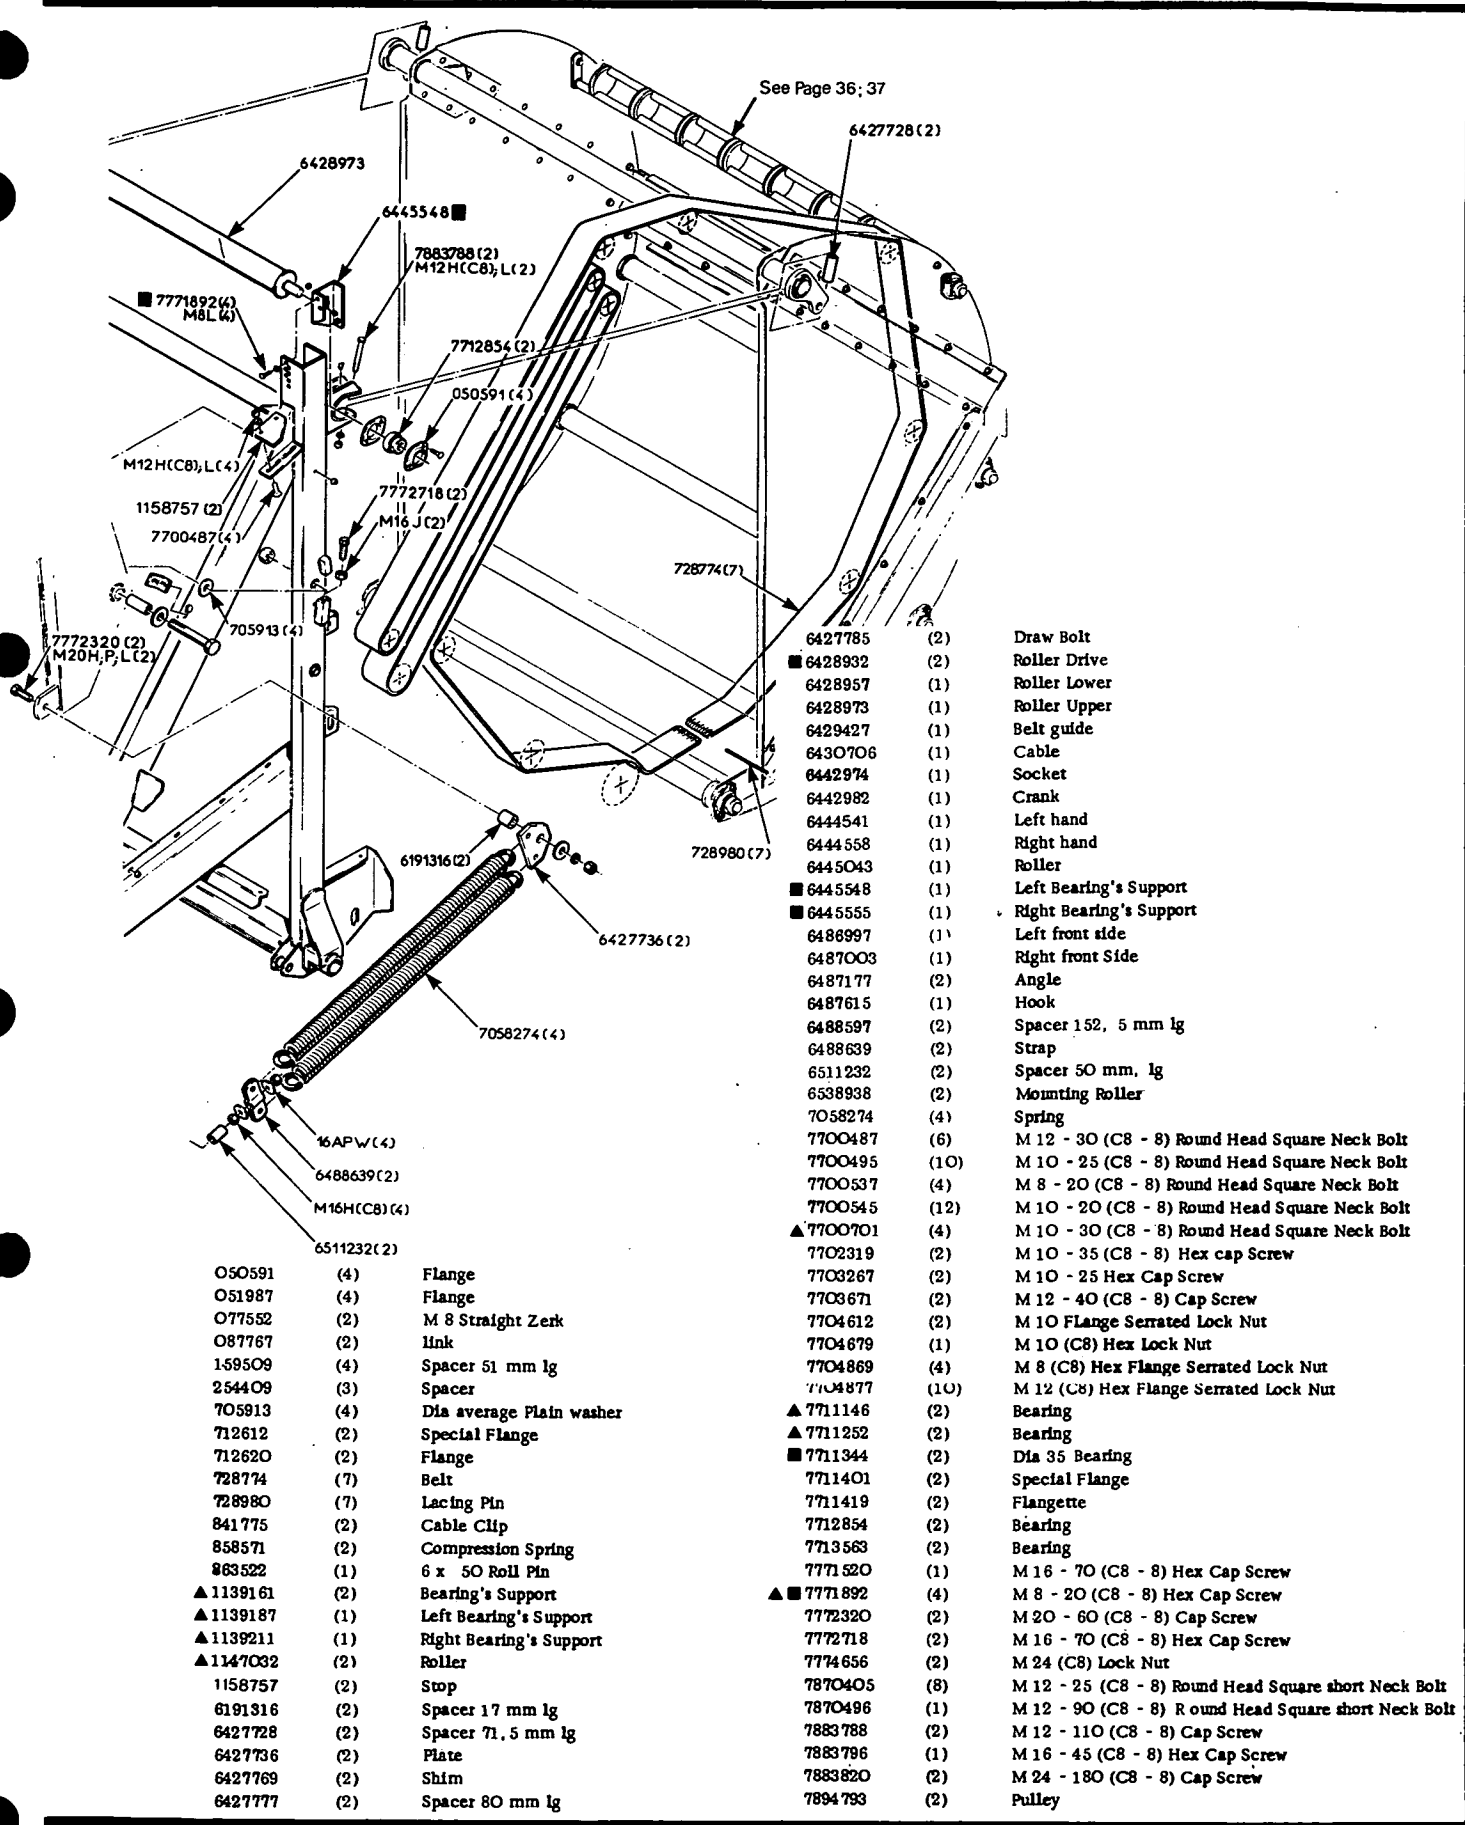

See Page 36; 37

- 050591 (4) Flange
- 051987 (4) Flange
- 077552 (2) M 8 Straight Zerk
- 087767 (2) Link
- 159509 (4) Spacer 51 mm lg
- 254409 (3) Spacer
- 705913 (4) Dia average Plain washer
- 712612 (2) Special Flange
- 712620 (2) Flange
- 728774 (7) Belt
- 728980 (7) Lacing Pin
- 841775 (2) Cable Clip
- 858571 (2) Compression Spring
- 863522 (1) 6 x 50 Roll Pin
- ▲ 1139161 (2) Bearing's Support
- ▲ 1139187 (1) Left Bearing's Support
- ▲ 1139211 (1) Right Bearing's Support
- ▲ 1147032 (2) Roller
- 1158757 (2) Stop
- 6191316 (2) Spacer 17 mm lg
- 6427728 (2) Spacer 71, 5 mm lg
- 6427736 (2) Plate
- 6427769 (2) Shim
- 6427777 (2) Spacer 80 mm lg

- 6427785 (2) Draw Bolt
- 6428932 (2) Roller Drive
- 6428957 (1) Roller Lower
- 6428973 (1) Roller Upper
- 6429427 (1) Belt guide
- 6430706 (1) Cable
- 6442974 (1) Socket
- 6442982 (1) Crank
- 6444541 (1) Left hand
- 6444558 (1) Right hand
- 6445043 (1) Roller
- 6445548 (1) Left Bearing's Support
- 6445555 (1) Right Bearing's Support
- 6488997 (1) Left front side
- 6487003 (1) Right front Side
- 6487177 (2) Angle
- 6487615 (1) Hook
- 6488597 (2) Spacer 152, 5 mm lg
- 6488639 (2) Strap
- 6511232 (2) Spacer 50 mm, lg
- 6538938 (2) Mounting Roller
- 7058274 (4) Spring
- 7700487 (6) M 12 - 30 (C8 - 8) Round Head Square Neck Bolt
- 7700495 (10) M 10 - 25 (C8 - 8) Round Head Square Neck Bolt
- 7700537 (4) M 8 - 20 (C8 - 8) Round Head Square Neck Bolt
- 7700545 (12) M 10 - 20 (C8 - 8) Round Head Square Neck Bolt
- ▲ 7700701 (4) M 10 - 30 (C8 - 8) Round Head Square Neck Bolt
- 7702319 (2) M 10 - 35 (C8 - 8) Hex cap Screw
- 7703267 (2) M 10 - 25 Hex Cap Screw
- 7703671 (2) M 12 - 40 (C8 - 8) Cap Screw
- 7704612 (2) M 10 Flange Serrated Lock Nut
- 7704679 (1) M 10 (C8) Hex Lock Nut
- 7704869 (4) M 8 (C8) Hex Flange Serrated Lock Nut
- 7704877 (10) M 12 (C8) Hex Flange Serrated Lock Nut
- ▲ 7711146 (2) Bearing
- ▲ 7711252 (2) Bearing
- 7711344 (2) Dia 35 Bearing
- 7711401 (2) Special Flange
- 7711419 (2) Flangette
- 7712854 (2) Bearing
- 7713563 (2) Bearing
- 7771520 (1) M 16 - 70 (C8 - 8) Hex Cap Screw
- ▲ 7771892 (4) M 8 - 20 (C8 - 8) Hex Cap Screw
- 7772320 (2) M 20 - 60 (C8 - 8) Cap Screw
- 7772718 (2) M 16 - 70 (C8 - 8) Hex Cap Screw
- 7774656 (2) M 24 (C8) Lock Nut
- 7870405 (8) M 12 - 25 (C8 - 8) Round Head Square short Neck Bolt
- 7870496 (1) M 12 - 90 (C8 - 8) Round Head Square short Neck Bolt
- 7883788 (2) M 12 - 110 (C8 - 8) Cap Screw
- 7883796 (1) M 16 - 45 (C8 - 8) Hex Cap Screw
- 7883820 (2) M 24 - 180 (C8 - 8) Cap Screw
- 7894793 (2) Pulley