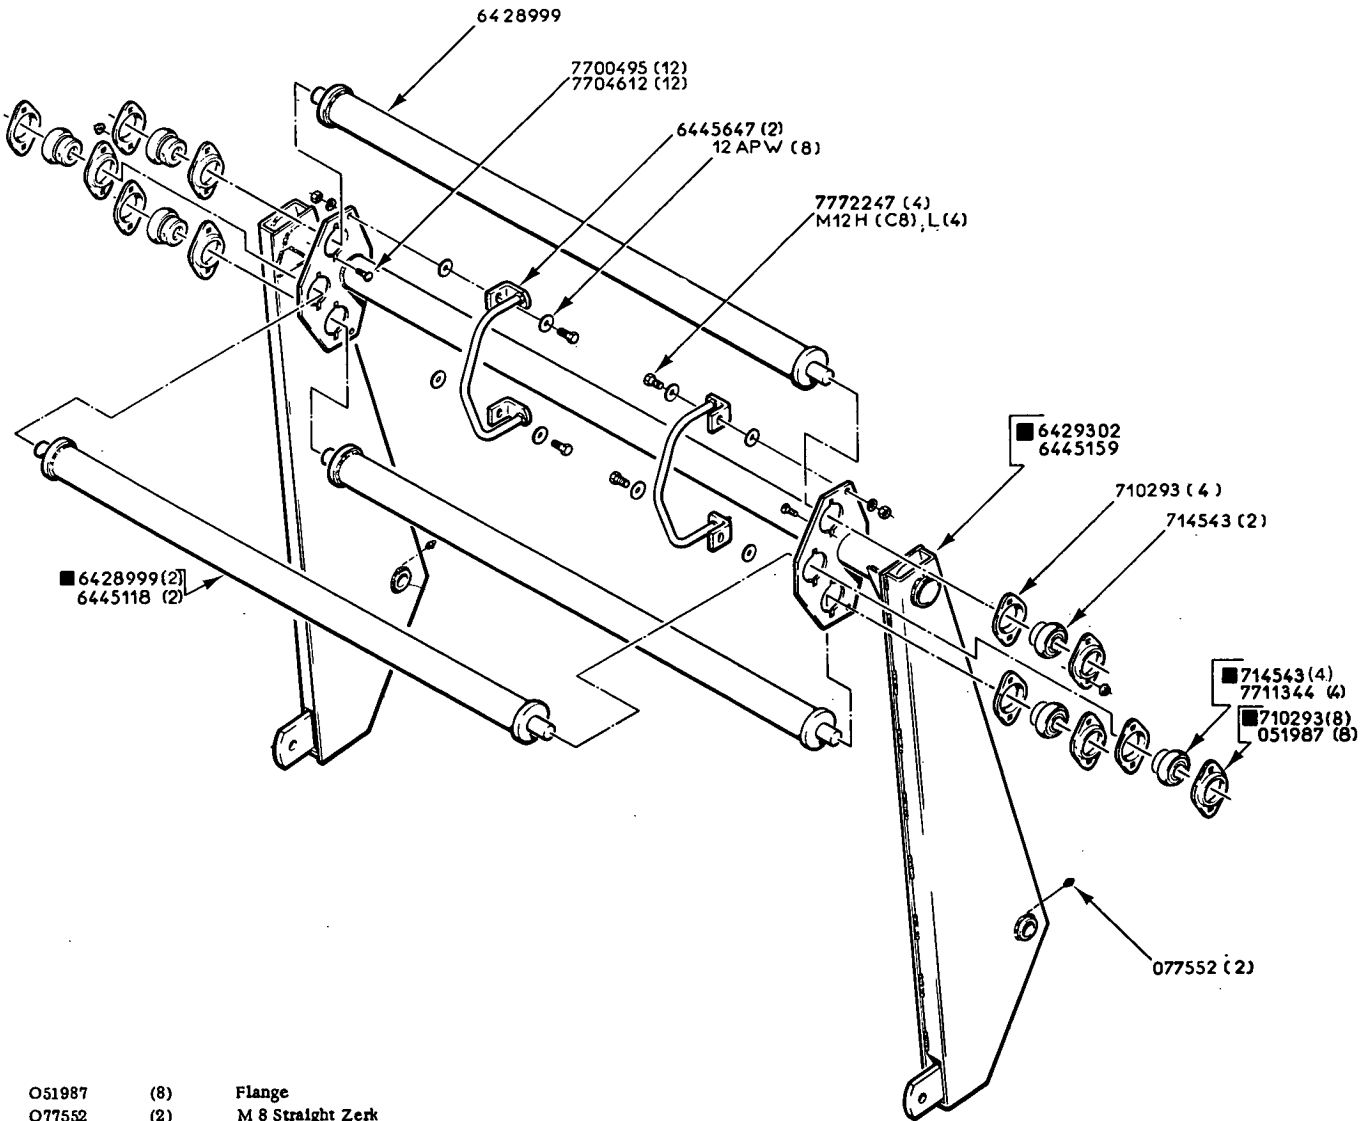

BELT TIGHTENER ASSEMBLY

FOR MACHINE RUN
POUR MACHINE SERIE
NUR FUER MASCHINE AB SERIE
PER MACCHINA SERIE

175.01.001 to 175.03.175
175.01.001 à 175.03.175
175.01.001 bis 175.03.175
175.01.001 alla 175.03.175

■ { FOR MACHINE RUN 175.01.001 to 175.01.100
POUR MACHINE SERIE 175.01.001 à 175.01.100
NUR FUER MASCHINE AB SERIE 175.01.001 bis 175.01.100
PER MACCHINA SERIE 175.01.001 alla 175.01.100

051987	(8)	Flange
077552	(2)	M 8 Straight Zerk
710293	(4)	Flange
■ 710293	(8)	Flange
■ 714543	(4)	Bearing
714543	(2)	Bearing
■ 6428999	(3)	Roller
■ 6429302	(1)	Frame
6445118	(2)	Roller
6445159	(1)	Frame
6445647	(2)	Belt Guide
7700495	(12)	M 10 - 25 (C8 - 8) Round Head Square Short Neck Bolt
7704612	(12)	M 10 (C8) Hex Flange Separated Lock Nut
7711344	(4)	Bearing
7772247	(4)	M 12 - 35 (C8 - 8) Hex Cap Screw