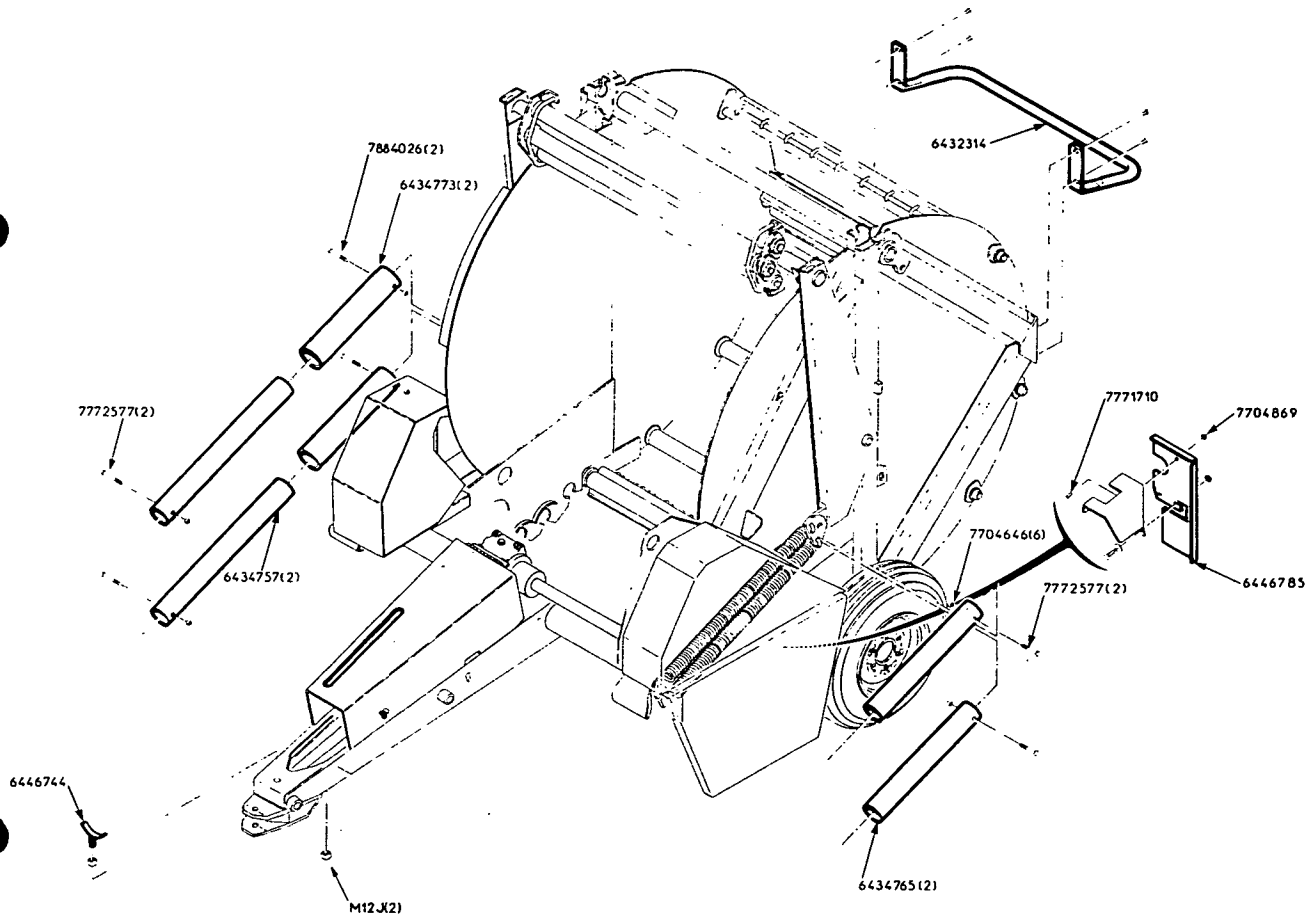

SAFETY SHIELDS KIT

6432314	(1)	Protection For The Rear Gate
6434757	(2)	Shield For The Right Springs
6434765	(2)	Shield For The Left Springs
6434773	(2)	Shield For The Right Springs
6446744	(1)	Bracket
6446785	(1)	Shield
7704646	(6)	M 8 Lock Nut
7704869	(1)	M 8 Hex Flange Serrated Lock Nut
7771710	(1)	M 8 - 16 (C8 - 8) Hex Cap Screw
7772577	(4)	M 8 - 100 (C8 - 8) Hex Cap Screw
7884026	(2)	M 8 - 110 (C8 - 8) Hex Cap Screw

9884204 (1) Safety Shields Kit Complete