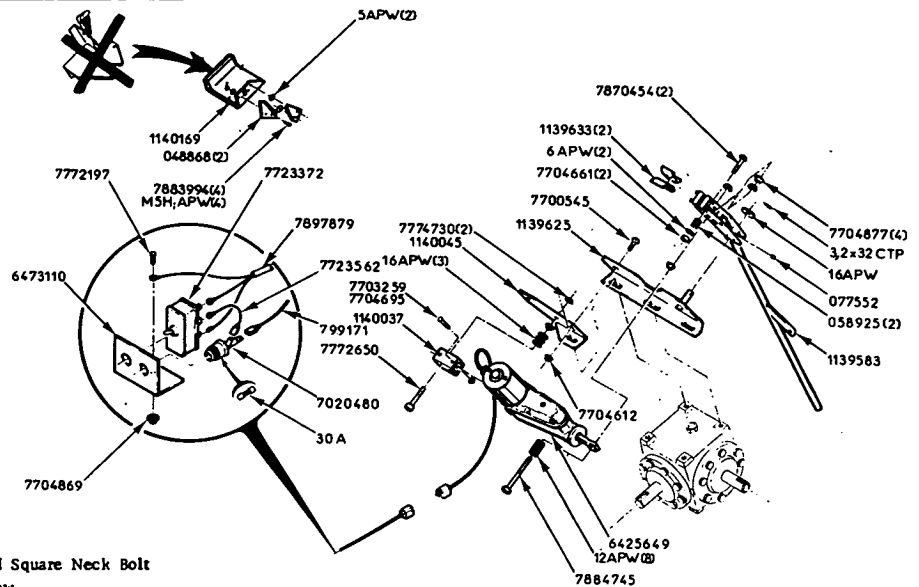

SEMI-AUTOMATIC TWINING KIT « PRESTOLITE »

ONCE INVENTORIES WILL BE CONSUMED, USE ASSEMBLY 9983552
APRÈS ÉPUISEMENT DES STOCKS, UTILISER L'ENSEMBLE 9983552
NACH AUSSCHÖPFUNG DER LAGER, DAS TEIL 9983552
DOPO ESAURIMENTO DELLE SCORTE UTILIZZARE L'ASSIEME 9983552

- 9983545 (1) Twine Kit Complete
- 048868 (2) Sickle Section
- 058925 (2) Spring
- 077552 (1) M 8 Straight Zerk
- 799171 (1) Electric Wire
- 1139583 (1) Pipe
- 1139625 (1) Bracket
- 1139633 (2) Clip, Twine Tube
- 1140037 (1) Extension
- 1140045 (1) Bracket
- 1140169 (1) Bracket
- 6425649 (1) Hydraulic Pump and Actuator
- 6473110 (1) Bracket Switch
- 7020480 (1) Fuse Holder
- 7700545 (1) M 10 x 20 (c. 8.8) Round Head Square Neck Bolt
- 7703259 (1) M 12-50 (c. 8.8) Hex Cap Screw
- 7704612 (1) M 10 (c. 8) Hex Flange Serrated Lock Nut
- 7704661 (2) M 6 (c. 8) OSN Lock Nut
- 7704695 (1) M 12 (c. 8) Hex Flange Serrated Lock Nut
- 7704869 (1) M 8 (c. 8) Hex Flange Serrated Lock Nut
- 7704877 (4) M 12 (c. 8) Hex Flange Serrated Lock Nut
- 7723372 (1) Switch
- 7723562 (1) Electric Wire, 12 Gauge x 4" Long