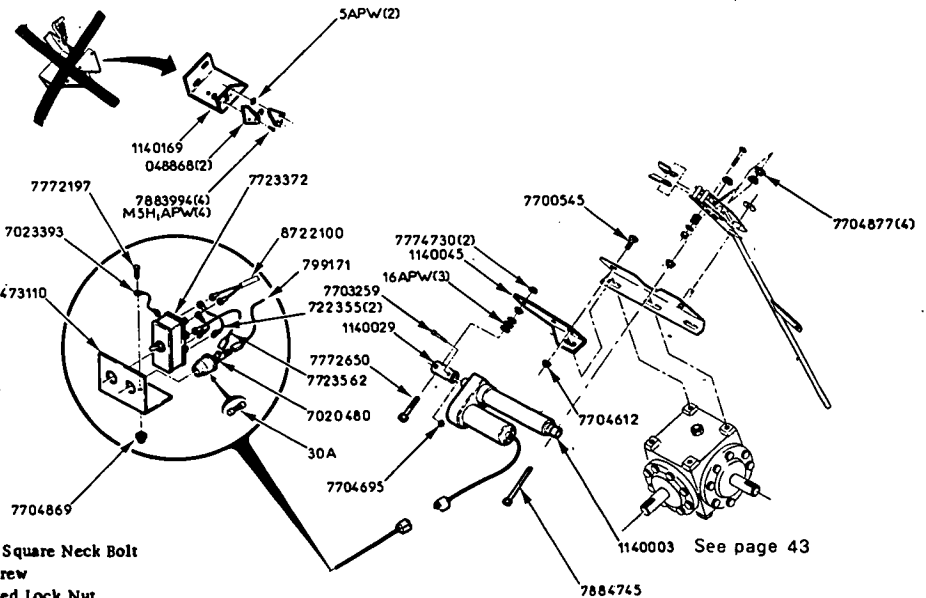

- 7772650 (1) M 16-80 (C 8.8) Hex Cap Screw
- 7774730 (2) M 16 Hex Flange Serrated Lock Nut
- 7883994 (4) M 5-20 (C 8.8) Hex Cap Screw
- 7884745 (1) M 12-120 (C 8.8) Hex Cap Screw
- 8722100 (1) Wiring Harness