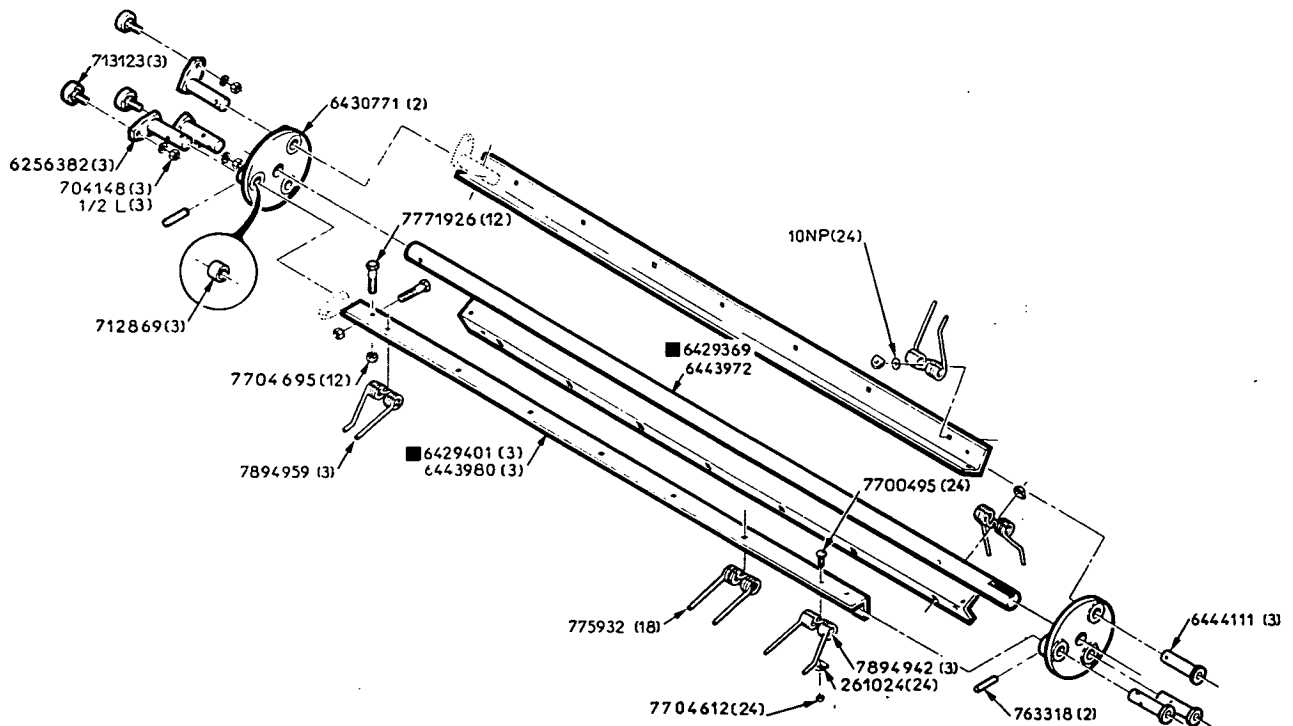

■	FOR MACHINE RUN POUR MACHINE SERIE NUR FUER MASCHINE AB SERIE PER MACHINA SERIE	175.01.001 to 175.01.100 175.01.001 à 175.01.100 175.01.001 bis 175.01.100 175.01.001 alla 175.01.100
▲	FOR MACHINE RUN POUR MACHINE SERIE NURFUER MASCHINE AB SERIE PER MACHINA SERIE	175.02.001 to 175.03.175 175.02.001 à 175.03.175 175.02.001 bis 175.03.175 175.02.001 alla 175.03.175

261024	(24)	Clip
704148	(3)	1/2" Hex Nut
712869	(6)	Tine Bearing
713123	(3)	Cam Bearing
763318	(2)	3/8 - 2 1/4" Spiral Pin
775932	(18)	Double Tine
6256382	(3)	Grank
■ 6429369	(1)	Shaft
■ 6429401	(3)	Angle Pick-Up
6430771	(2)	Bulkhead Assembly
6443972	(1)	Shaft
6443980	(3)	Angle Pick-Up
6444111	(3)	Shaft
7700495	(24)	M 10 - 25 (C8 - 8) Round Head Square Neck Bolt
7704612	(24)	M 10 (C 8) Hex Lock Nut
7704695	(12)	M 12 (C 8) Hex Lock Nut
7771926	(12)	M 12 - 45 (C8 - 8) Hex Cap Screw
7894942	(3)	Double Tine Right
7894959	(3)	Double Tine Left