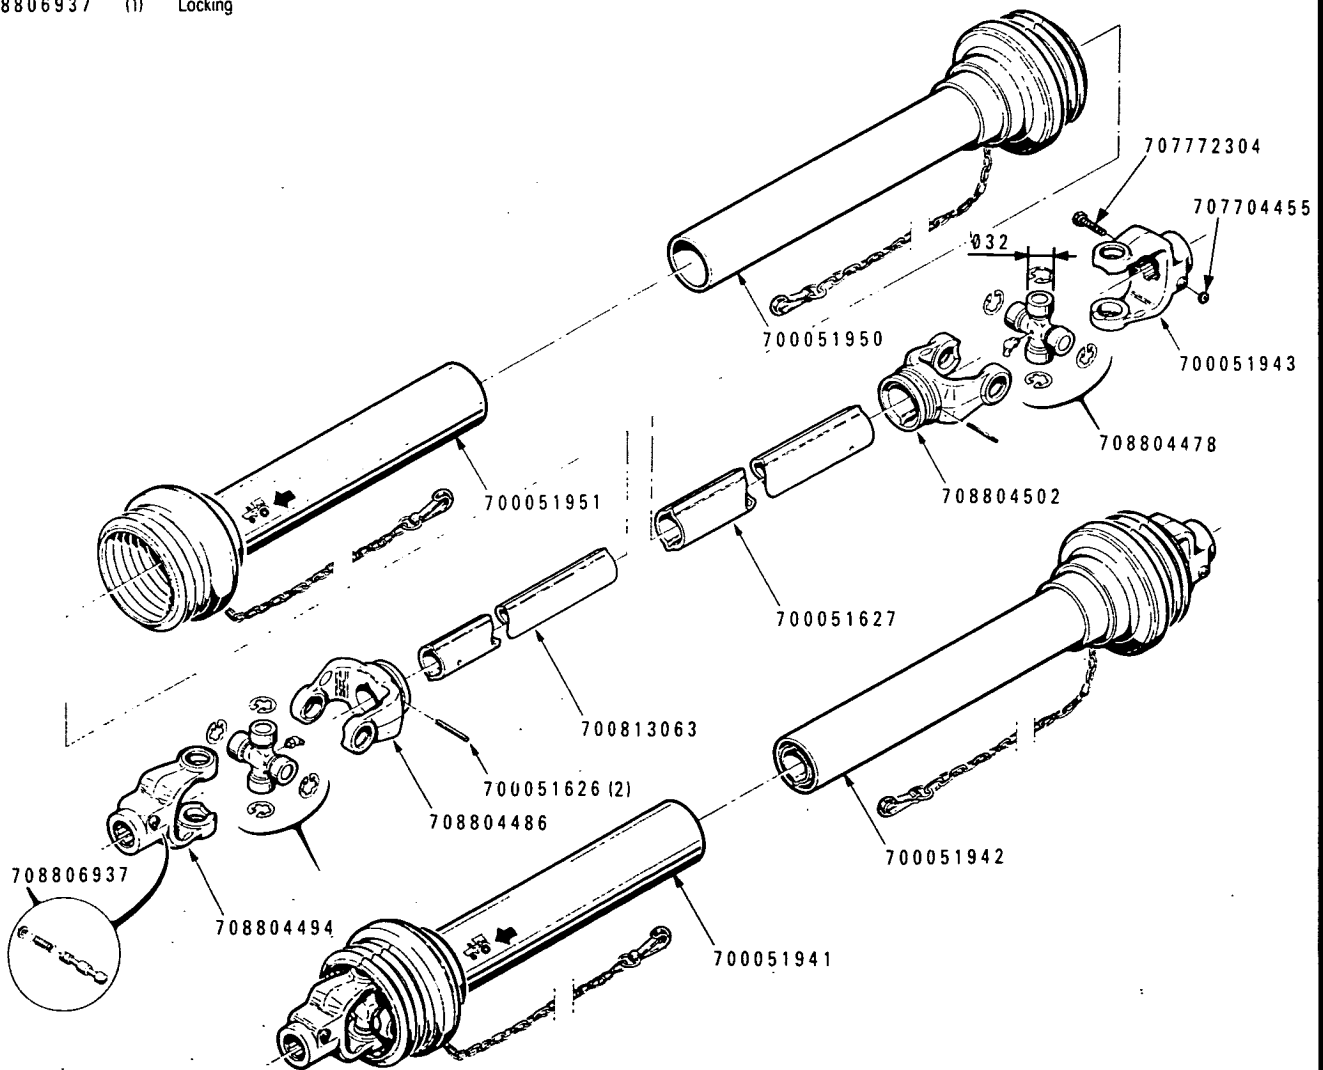

PTO U-JOINT

HOMOLOGUER APPROVED

- 700051626 (2) Roll Pin
- 700051627 (1) Tube 2 aG
- 700051941 (1) Tractor Half Assembly
- 700051942 (1) Implement Half Assembly
- 700051943 (1) Bored Yoke Dia : 35
- 700051950 (1) Shield inner
- 700051951 (1) Shield Outer
- 700813063 (1) Tube B GA
- 707704455 (1) Nut
- 707772304 (1) Hex Cap Screw
- 708804478 (2) Journal Repair Kit
- 708804486 (1) Groove Yoke For 1 b GA Tube
- 708804494 (1) Yoke Clamp 1-3/8" 6 Splines
- 708804502 (1) Groove Yoke For 2 a G Tube
- 08806937 (1) Locking