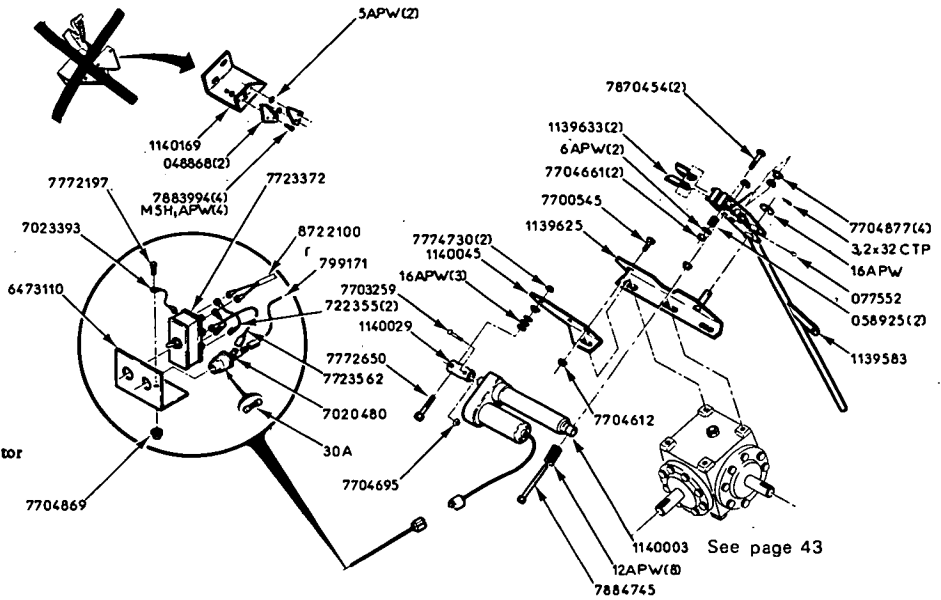

- 9983552 (1) Twine Kit Complete
- 048868 (2) Sickle Section
- 058925 (2) Spring
- 077552 (1) M 8 Straight Zerk
- 722355 (2) Electric Wire
- 799171 (1) Electric Wire
- 1139583 (1) Pipe
- 1139625 (1) Bracket
- 1139633 (2) Clip, Twine Tube
- 1140003 (1) Hydraulic Pump and Actuator
- 1140029 (1) Extension
- 1140045 (1) Bracket
- 1140169 (1) Bracket
- 6473110 (1) Bracket Switch
- 7020480 (1) Fuse Holder
- 7023393 (1) Electric Wire
- 7700545 (1) M 10 x 20 (c. 8.8) Round Head Square Neck Bolt
- 7703259 (1) M 12-50 (c. 8.8) Hex Cap Screw
- 7704612 (1) M 10 (c. 8) Hex Flange Serrated Lock Nut
- 7704661 (2) M 6 (c. 8) OSN Lock Nut
- 7704695 (1) M 12 (c. 8) Hex Flange Serrated Lock Nut
- 7704869 (1) M 8 (c. 8) Hex Flange Serrated Lock Nut
- 7704877 (4) M 12 (c. 8) Hex Flange Serrated Lock Nut
- 7723372 (1) Switch
- 7723562 (1) Electric Wire, 12 Gauge x 4" Long