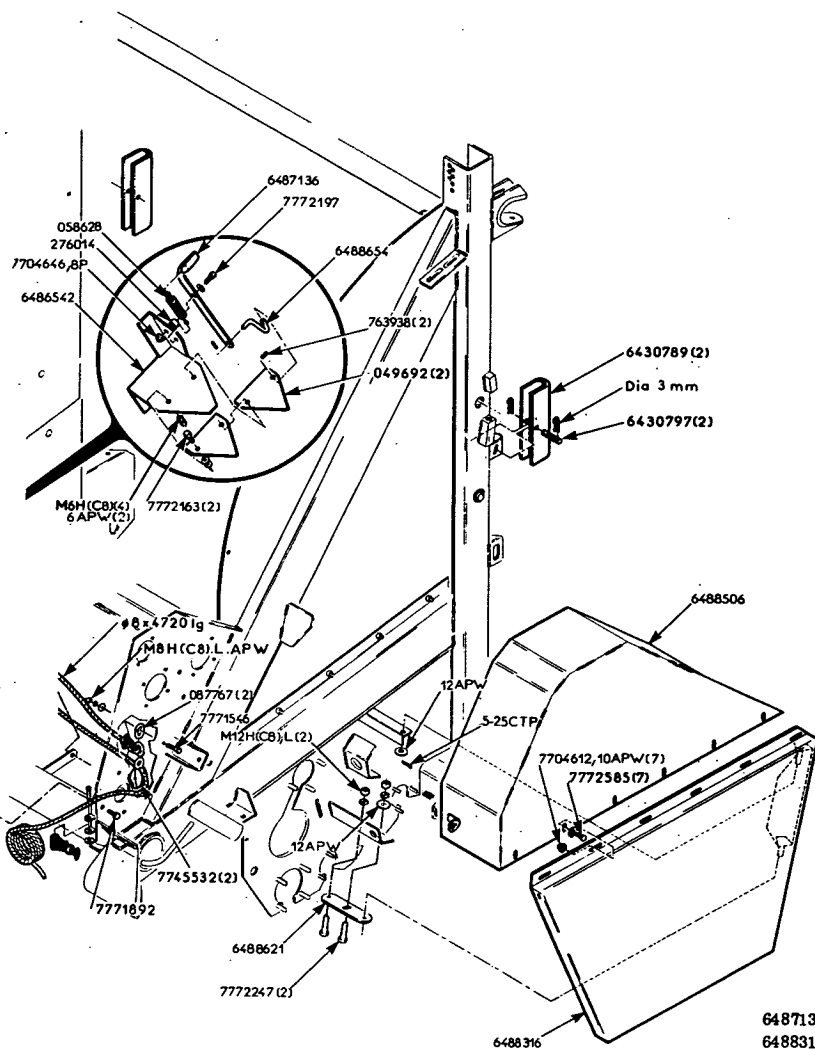

039511	(1)	Wing Head Stub
049892	(2)	Smooth Section
058628	(1)	Spring, Twine Cutter
058925	(2)	Spring, Twine Tube
077552	(1)	M8 Straight Zerk
087787	(2)	End lap Link
276014	(1)	Spacer, Twine Cutter
301408	(1)	Pin, Twine Box
305961	(1)	Hinge leaf
763938	(2)	3 x 20 mm Roll pin, Twine Cutter
845495	(1)	Jack
858894	(1)	Extension Spring
6428205	(2)	Special Washer
6428247	(1)	Shield
6428379	(2)	"L" Bolt
6429187	(1)	Guard
6429203	(1)	Windguard
6430789	(2)	Safety Stop
6430797	(2)	Clevis Pin
6430813	(1)	Twine Tube
6430839	(1)	Bracket
6430854	(1)	Shield
6434559	(1)	Cover
6446637	(1)	Tube
6486542	(1)	Bracket, Twine Cutter

6487136	(1)	Arm, Twine Cutter
6488316	(1)	Shield
6488431	(1)	Clip Twine Tube
6488456	(1)	Shield Right
6488464	(1)	Guide
6488498	(1)	Marker
6488506	(1)	Shield
6488621	(1)	Strap
6488654	(1)	Rod, Twine Cutter
7071558	(1)	M 14 - 80 (C8 - 8) Hex Cap Screw
7700495	(2)	M 10 - 25 (C8 - 8) Round Head Square Neck Bolt
7702319	(2)	M 10 - 35 (C8 - 8) Hex Cap Screw
7702384	(2)	M 12 - 30 (C8 - 8) Hex Cap Screw
7703267	(1)	M 10 - 25 (C8 - 8) Hex Cap Screw
7704612	(15)	M 10 (C8) Hex flange serrated Lock Nut
7704646	(1)	M 8 (C8) Hex Lock Nut
7704661	(2)	M 6 (C8) Hex lock Nut
7704679	(1)	M 10 (C8) Hex Lock Nut
7704869	(6)	M 8 (C8) Hex Flange Serrated Lock Nut
7704877	(2)	M 12 (C8 - 8) Hex Flange Serrated Lock Nut
7704885	(1)	M 20 (C8) Hex Lock Nut
7745532	(2)	5/16" Awning Pulley
7771546	(1)	M 8 - 30 (C8 - 8) Hex Cap Screw
7771967	(4)	M 20 - 120 (C8 - 8) Hex Cap Screw
7771892	(6)	M 8 - 20 (C8 - 8) Hex Cap Screw
7772015	(10)	M 10 - 20 (C8 - 8) Hex Cap Screw
7772163	(2)	M 6 - 25 (C8 - 8) Hex Cap Screw
7772197	(3)	M 8 - 25 (C8 - 8) Hex Cap Screw
7772247	(2)	M 12 - 35 (C8 - 8) Hex Cap Screw
7772296	(4)	M 14 - 25 (C8 - 8) Hex Cap Screw
7772585	(7)	M 10 - 16 (C8 - 8) Hex Cap Screw
7774169	(1)	M 14 Hex lock Nut