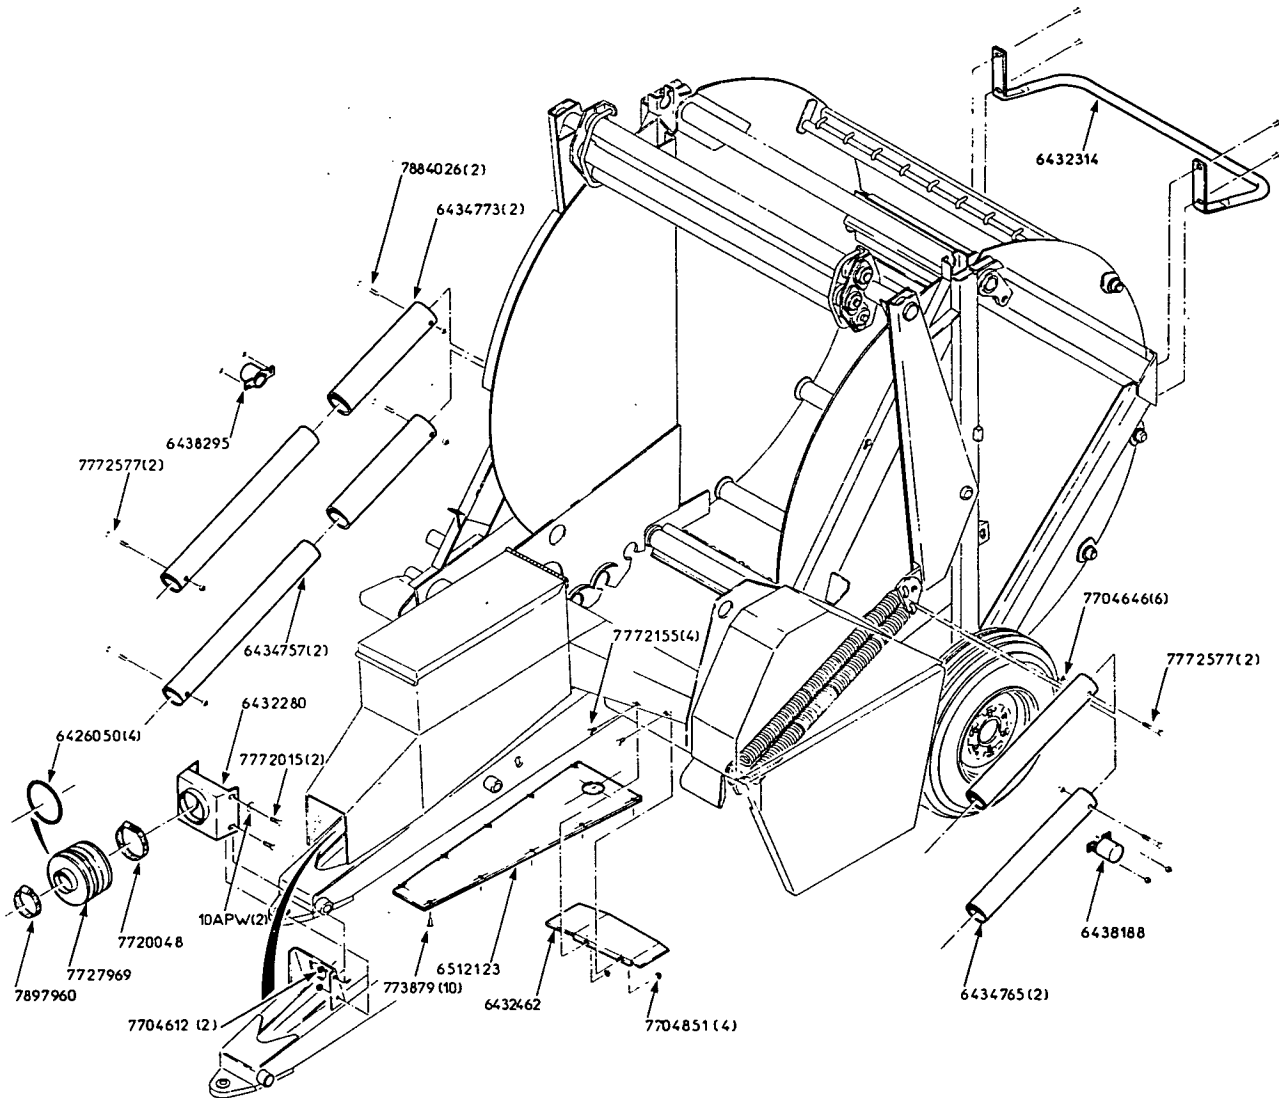

SAFETY SHIELDS KIT

FOR MACHINE RUN
POUR MACHINE SERIE
NUR FUER MASCHINE AB SERIE
PER MACHINA SERIE

175.01.001 to 175.01.100
175.01.001 à 175.01.100
175.01.001 bis 175.01.100
175.01.001 alla 175.01.100

773879	(10)	14 - 14 x 25 Hex Head Tapping Screw
6426050	(4)	Ring
6432280	(1)	Shield For Sliding U - Joint
6432314	(1)	Protection For The Rear Gate
6432462	(1)	Shield
6434757	(2)	Shield For The Right Spring
6434765	(2)	Shield For The Left Spring
6434773	(2)	Shield For The Right Spring
6438188	(1)	Shield
6438295	(1)	Shield
6512123	(1)	Shield For The Primary Shaft
7704612	(2)	M 10 Hex Flange Serrated Lock Nut
7704646	(6)	M 8 Lock Nut
7704851	(4)	M 6 Hex Flange Serrated Lock Nut
7720048	(1)	Clamp
7727969	(1)	Bellows
7772015	(2)	M 10 - 20 (C8 - 8) Cap Screw
7772155	(4)	M 6 - 16 (C8 - 8) Cap Screw
7772577	(4)	M 8 - 100 (C8 - 8) Cap Screw
7884026	(2)	M 8 - 110 (C8 - 8) Cap Screw
7897960	(1)	Clamp

9982653	(1)	Safety Shields Kit Complete