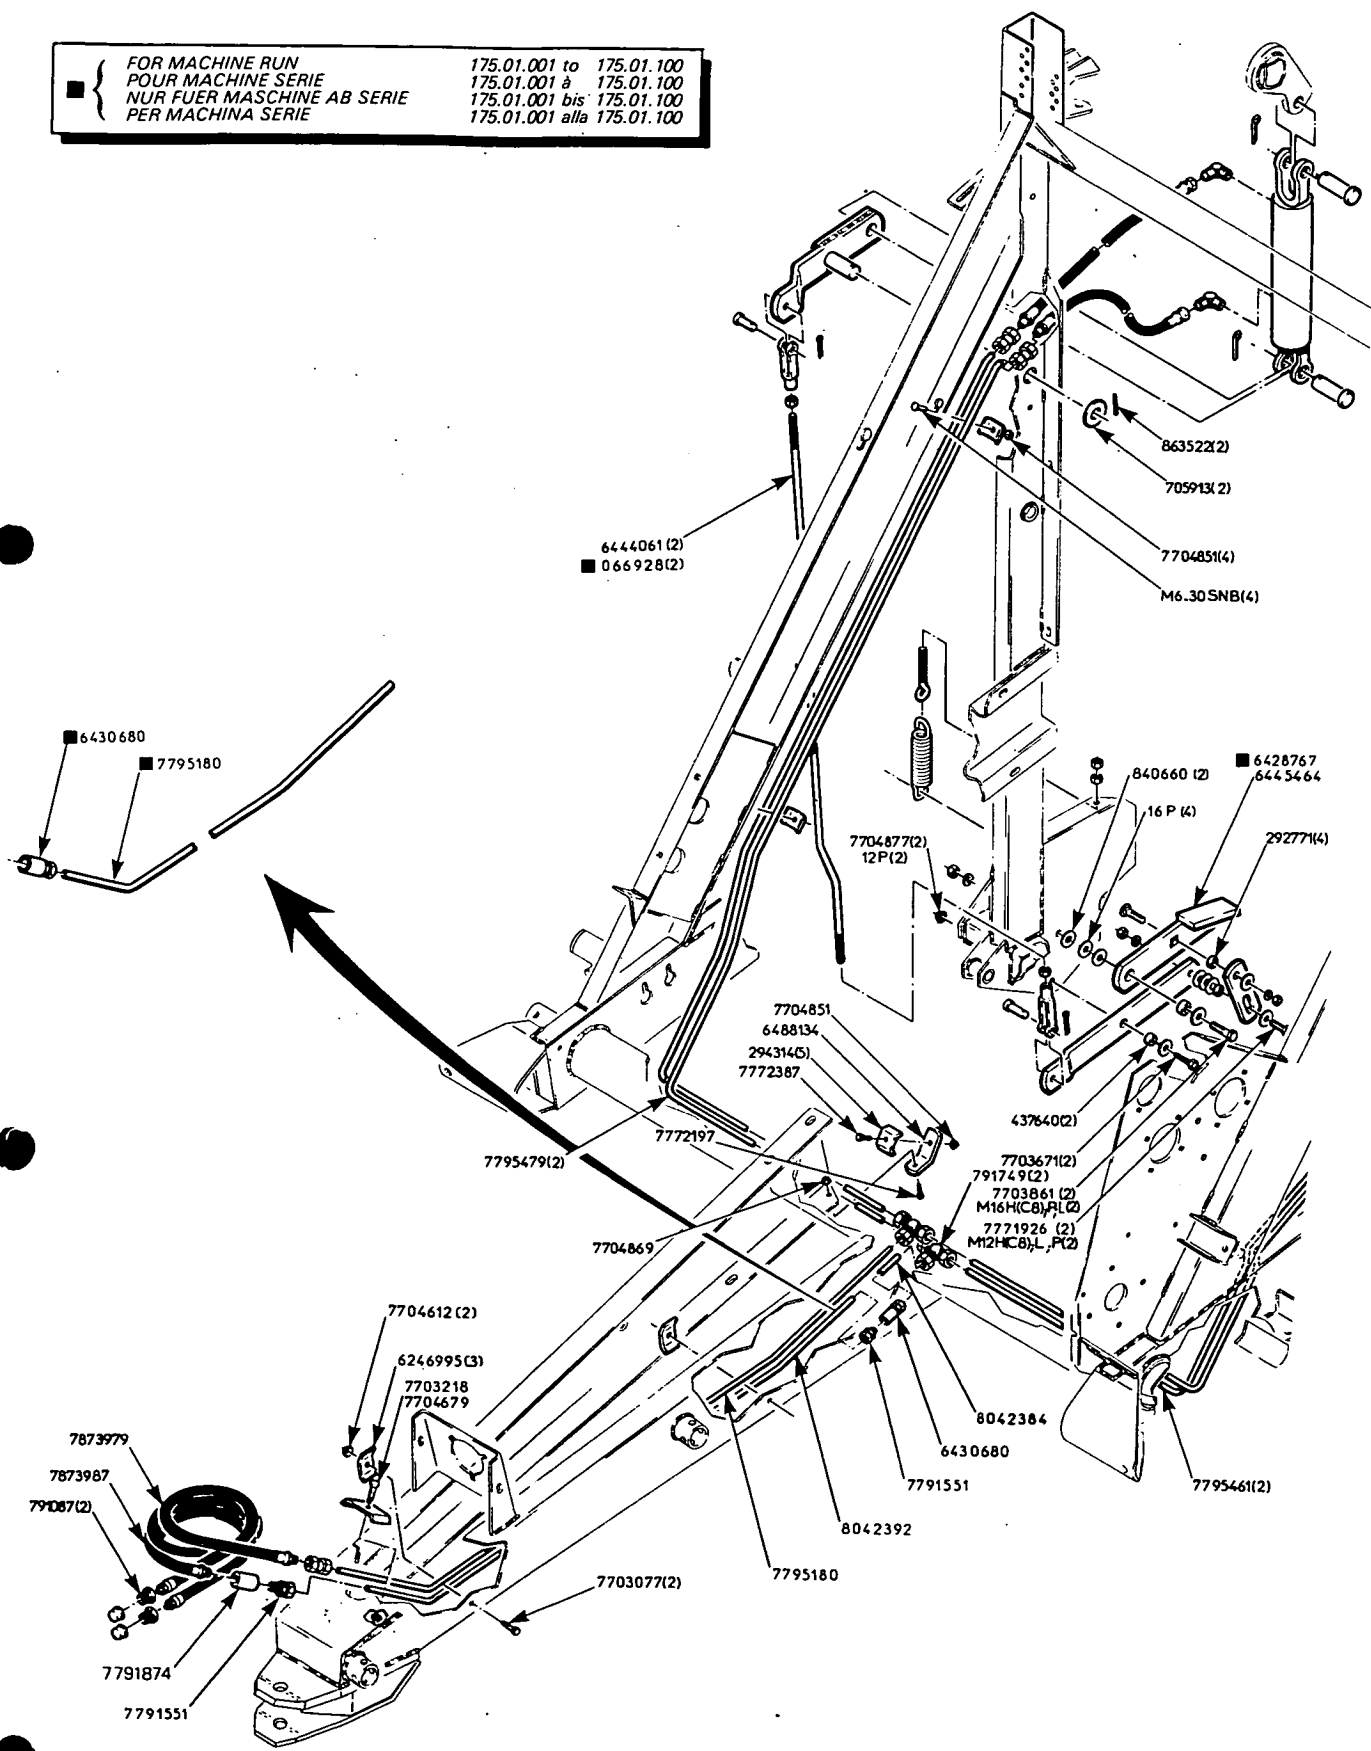

HYDRAULIC ASSEMBLY

FOR MACHINE RUN	175.01.001 to 175.01.100
POUR MACHINE SERIE	175.01.001 à 175.01.100
NUR FUER MASCHINE AB SERIE	175.01.001 bis 175.01.100
PER MACHINA SERIE	175.01.001 alla 175.01.100