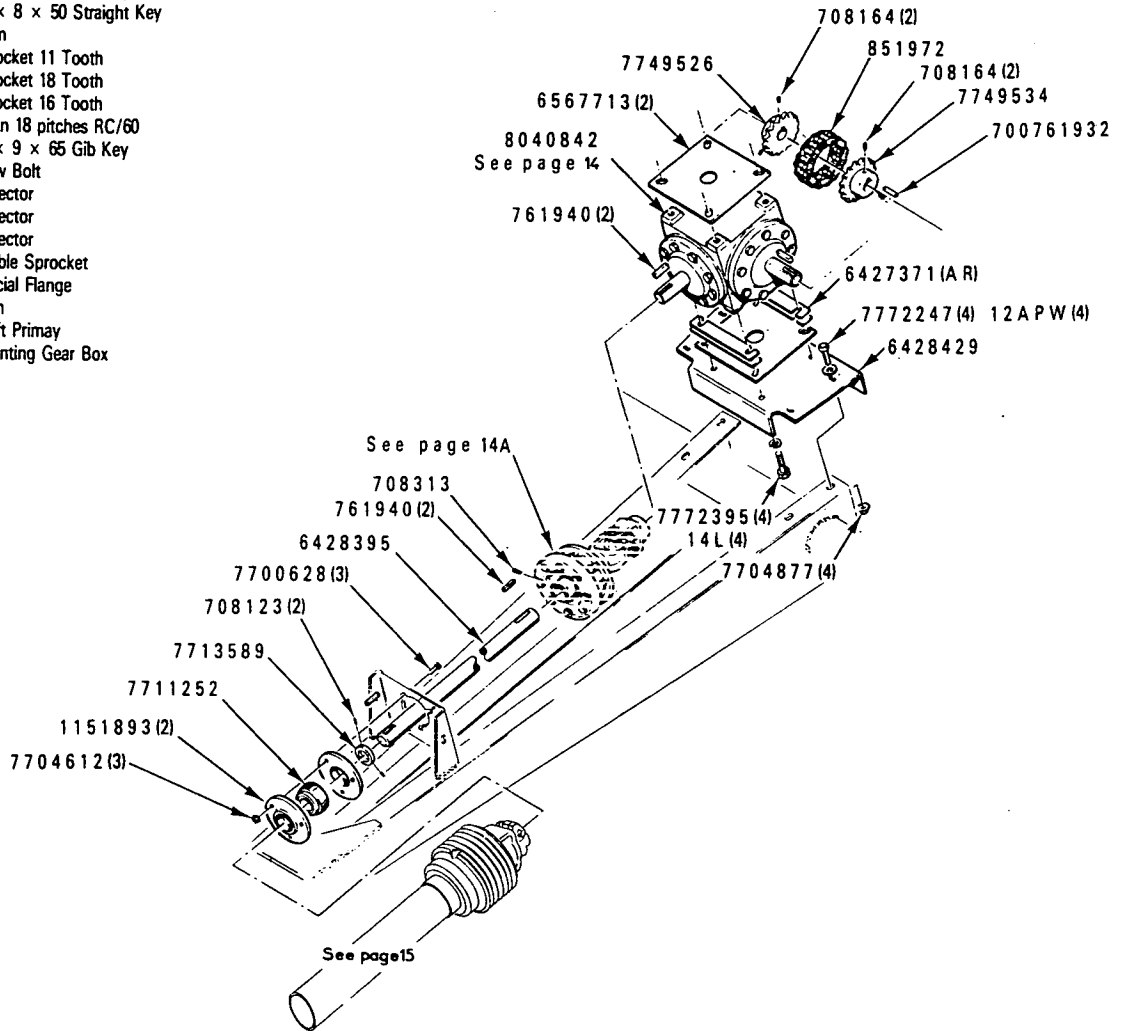

MAIN DRIVE ASSEMBLY

085712	(AR)	Connector link
705780	(2)	Washer
708123	(2)	M8-10 (C 10-9) Socket Set Screw
708164	(4)	M8-20 (C 10-9) Socket Set Screw
708313	(1)	M10-20 (C 10-9) Socket Set Screw
747931	(3)	Idler Sprocket
757989	(1)	Oiler Brush
761866	(1)	8 x 7 x 40 Gib Key
761924	(3)	12 x 8 x 60 Gib Key
761940	(4)	10 x 8 x 50 Straight Key
840405	(AR)	Shim
849737	(1)	Sprocket 11 Tooth
849752	(1)	Sprocket 18 Tooth
851535	(2)	Sprocket 16 Tooth
851972	(1)	Chain 18 pitches RC/60
861146	(2)	14 x 9 x 65 Gib Key
1138932	(1)	Draw Bolt
1139427	(1)	Protector
1139468	(1)	Protector
1139476	(1)	Protector
1150143	(1)	Double Sprocket
1151893	(2)	Special Flange
6427371	(AR)	Shim
6428395	(1)	Shaft Primary
6428429	(1)	Mounting Gear Box

6428775	(2)	Spacer
6445688	(1)	Shaft
6567713	(2)	Spacer
7054174	(1)	Sheave
7086010	(AR)	Chain Type AR/C 80 119 Links + 1 Connector Link
7700628	(3)	M10-40 Round Head Square Neck Bolt
7704612	(3)	M10 (C8) Flange Serrated Lock Nut
7704869	(1)	M8 (C8) Hex Flange Serrated Lock Nut
7704877	(4)	M12 (C8) Flange Serrated Lock Nut
7711252	(1)	Bearing
7713589	(1)	Collar
7714447	(1)	Flange
7714504	(1)	Bearing

7749526	(1)	Coupling Half 18 Tooth
7749534	(1)	Coupling half 18 Tooth
7772247	(4)	M12-35 (C8.8) Hex Cap Screw
7772338	(1)	M18-70 (C8.8) Hex Cap Screw
7772395	(4)	M14-40 (C8.8) Hex Cap Screw
7774730	(4)	Flange Serrated Lock Nut
7849789	(AR)	Chain Type AR/C 80, 119 Links + Connector Link
7849797	(AR)	Connector Link
7855695	(1)	V Belt
7883796	(4)	M16-45 (C8.8) Hex Cap Screw
7883812	(2)	M18-80 (C8.8) Hex Cap Screw
8040842	(1)	Gear box
700052183	(1)	Washer
700052883	(1)	Cock
700604960	(1)	Bracket
700704759	(1)	Nut
700761932	(1)	14 x 9 x 50 Straight Key
700840488	(3)	Adapter
701713460	(1)	Oiler

Revised December 1986