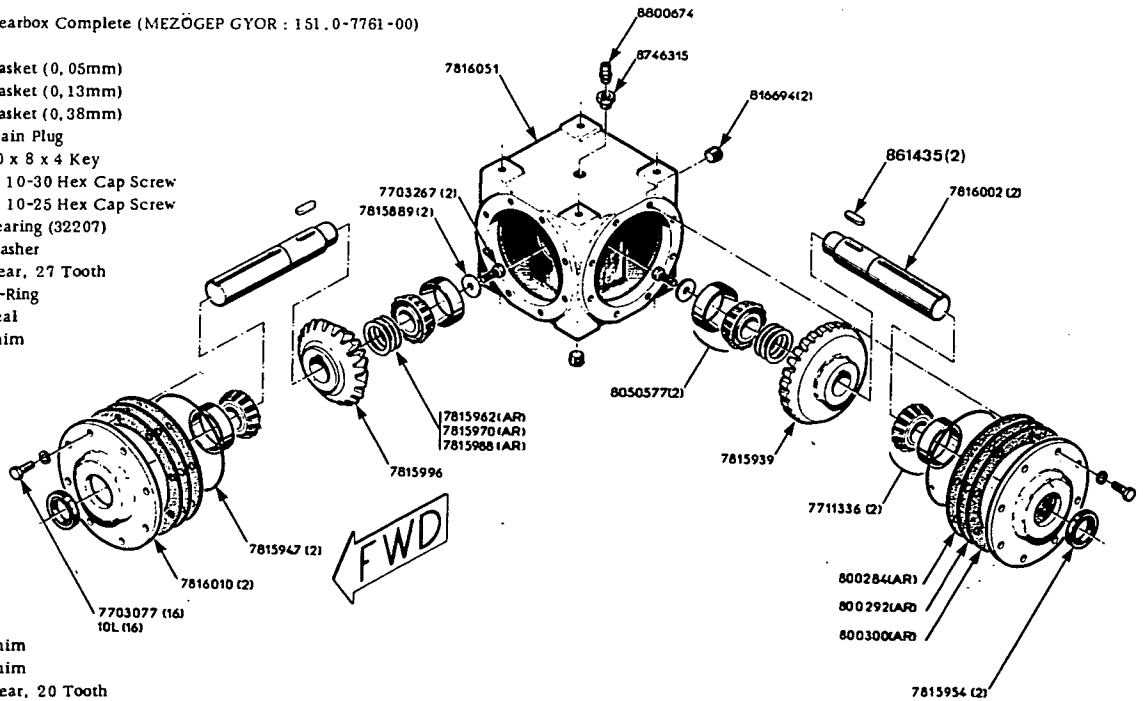

7815970	(AR)	Shim
7815988	(AR)	Shim
7815996	(1)	Gear, 20 Tooth
7816002	(2)	Shaft
7816010	(2)	Cap
7816051	(1)	Housing
8050577	(2)	Bearing (32206)
8746315	(1)	Pipe Bushing
8800674	(1)	Vented Plug