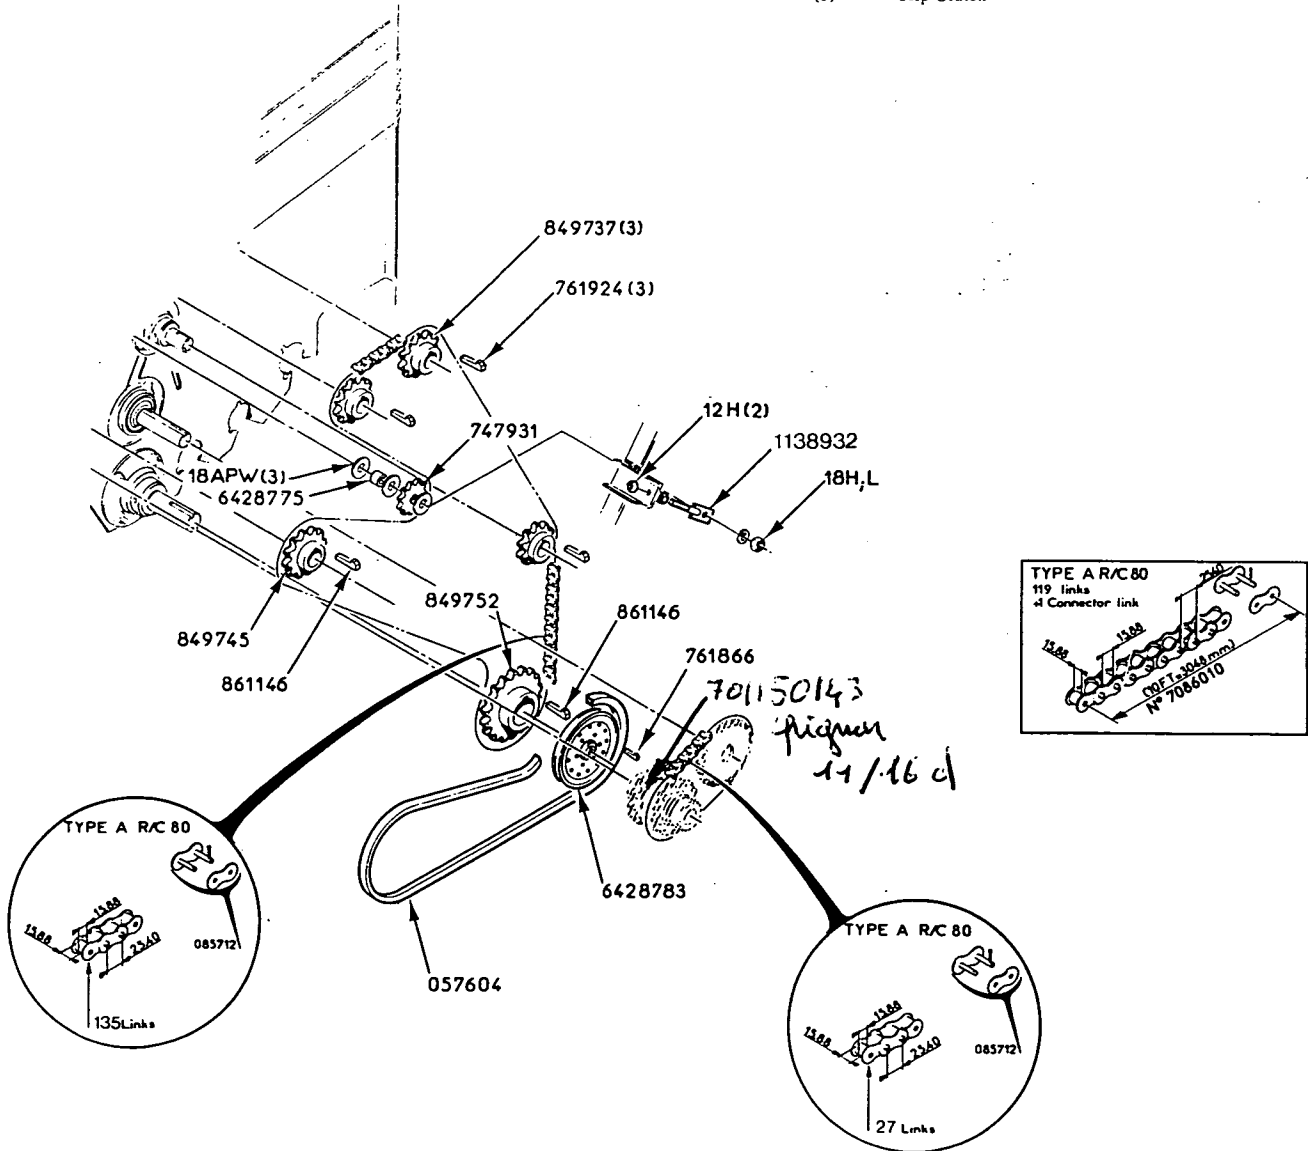

057604	(1)	V Belt	6428783	(1)	Sheave
069880	(1)	M 10-20 (C 10.9) Hex Socket Set Screw	6429229	(1)	Shaft
085712	(AR)	Connector Link	6488613	(1)	Bracket
494922	(1)	Adapter	7086010	(AR)	Chain Type AR/C 80, 119 Links + 1 Connector Link
708123	(2)	M 8-10 (C 10-9) Hex Socket Set Screw	7700495	(3)	M 10-25 Round Head Square Neck Bolt
708164	(4)	M 8-10 (C 10-9) Hex Socket Set Screw	7704612	(3)	M 10 (C 8) Hex Flange Serrated Lock Nut
712612	(2)	Special Flange	7704869	(1)	M 8 (C 8) Hex Flange Serrated Lock Nut
747931	(1)	Idler Sprocket	7704877	(8)	M 12 (C 8) Hex Flange Serrated Lock Nut
757989	(1)	Oiler Brush	7711062	(1)	Flange Bearing
761866	(1)	8 x 7 x 40 Gib Key	7711252	(1)	Bearing
761924	(3)	12 x 8 x 60 Gib Key	7713589	(1)	Collar
~~761924~~	(1)	14 x 9 x 50 Straight Key 70076193Z	7749526	(1)	Coupling Half 18 Tooth
761940	(4)	18 x 8 x 50 Straight Key	7749534	(1)	Coupling Half 18 Tooth
776187	(1)	Gear Box	7771892	(1)	M 8-20 (C 8, 8) Hex Cap Screw
813022	(1)	Journal Repair Kit	7772247	(8)	M 12-35 (C 8, 8) Hex Cap Screw
849737	(3)	Sprocket 11 Tooth	7772395	(4)	M 14-40 (C 8, 8) Hex Cap Screw
849745	(1)	Sprocket 13 Tooth	7793045	(1)	Oiler Cup
849752	(1)	Sprocket 18 Tooth	7807977	(2)	Clutch Disc, Slip Clutch
851972	(1)	Chain 18 Pitches R/C 60	7807985	(1)	Hub
861146	(2)	14 x 9 x 65 Gib Key	7808058	(1)	Splined Yoke
1138932	(1)	Draw Bolt	7808074	(1)	Limiter Housing
6427371	(4)	Shim	7808082	(1)	Disc
6428395	(1)	Shaft Primary	7808108	(1)	Spring Disc
6428429	(1)	Mounting Gear Box	7808116	(1)	Spring Disc
6428775	(1)	Spacer	7883812	(1)	M 8-80 (C 8, 8) Hex Cap Screw
			7893266	(1)	Slip Clutch

Révisé April 1983 (form 8881914)