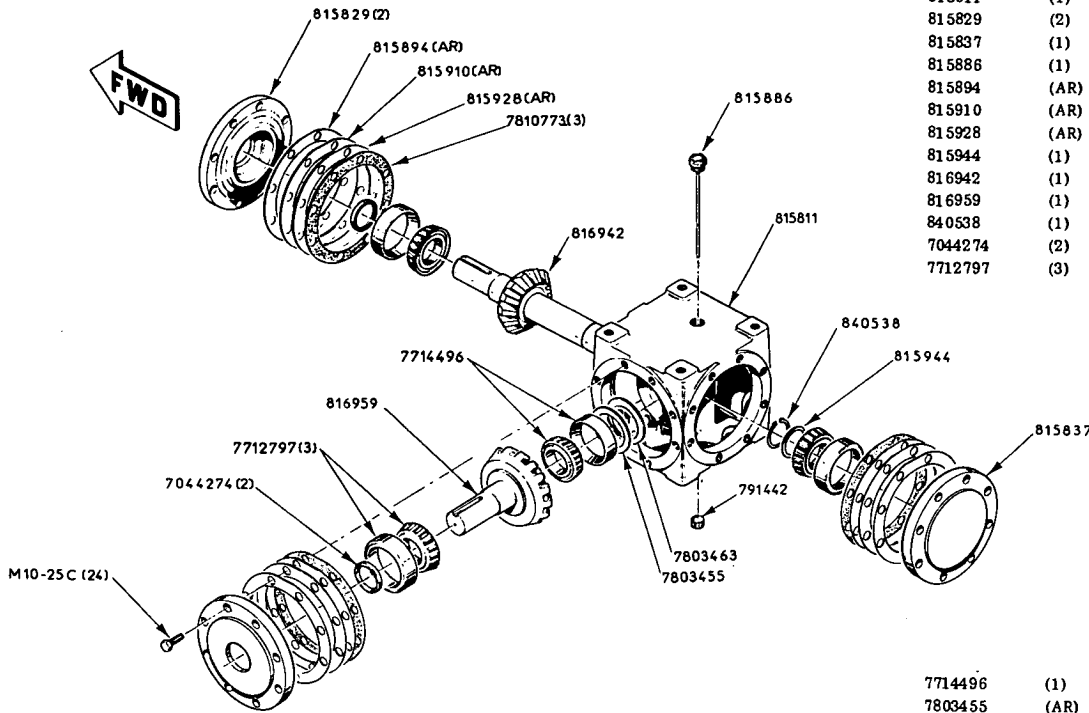

GEAR BOX

FOR MACHINE RUN
POUR MACHINE SERIE
NUR FUER MASCHINE AB SERIE
PER MACHINA SERIE

175.01.001 to 175.05.225
175.01.001 à 175.05.225
175.01.001 bis 175.05.225
175.01.001 alla 175.05.225

776187	(1)	Gear Box Complete
791442	(1)	Drain Plug Dia. 1/2" Gaz
815811	(1)	Housing
815829	(2)	Cap
815837	(1)	Cap
815886	(1)	Dip Stick Dia. 1/2" Gaz
815894	(AR)	Shim (0.1 mm)
815910	(AR)	Shim (0.2 mm)
815928	(AR)	Shim (0.5 mm)
815944	(1)	Special Washer
816942	(1)	13T Gear With Shaft
816959	(1)	18T Gear With Shaft
840538	(1)	Retaining Ring
7044274	(2)	Seal
7712797	(3)	Bearing

7714496	(1)	Bearing
7803455	(AR)	Machinery Bushing (0.2 mm)
7803463	(AR)	Machinery Bushing (0.5 mm)
7810773	(3)	Gasket Thickness (0.1 mm)

GEAR BOX

8040842	(1)	Gearbox Complete (MEZŐGEP GYOR : 151.0-7761-00)
800284	(AR)	Gasket (0,05mm)
800292	(AR)	Gasket (0,13mm)
800300	(AR)	Gasket (0,38mm)
816694	(2)	Plain Plug
861435	(2)	10 x 8 x 4 Key
7703077	(16)	M 10-30 Hex Cap Screw
7703267	(2)	M 10-25 Hex Cap Screw
7711336	(2)	Bearing (32207)
7815889	(2)	Washer
7815939	(1)	Gear, 27 Tooth
7815947	(2)	O-Ring
7815954	(2)	Seal
7815962	(AR)	Shim