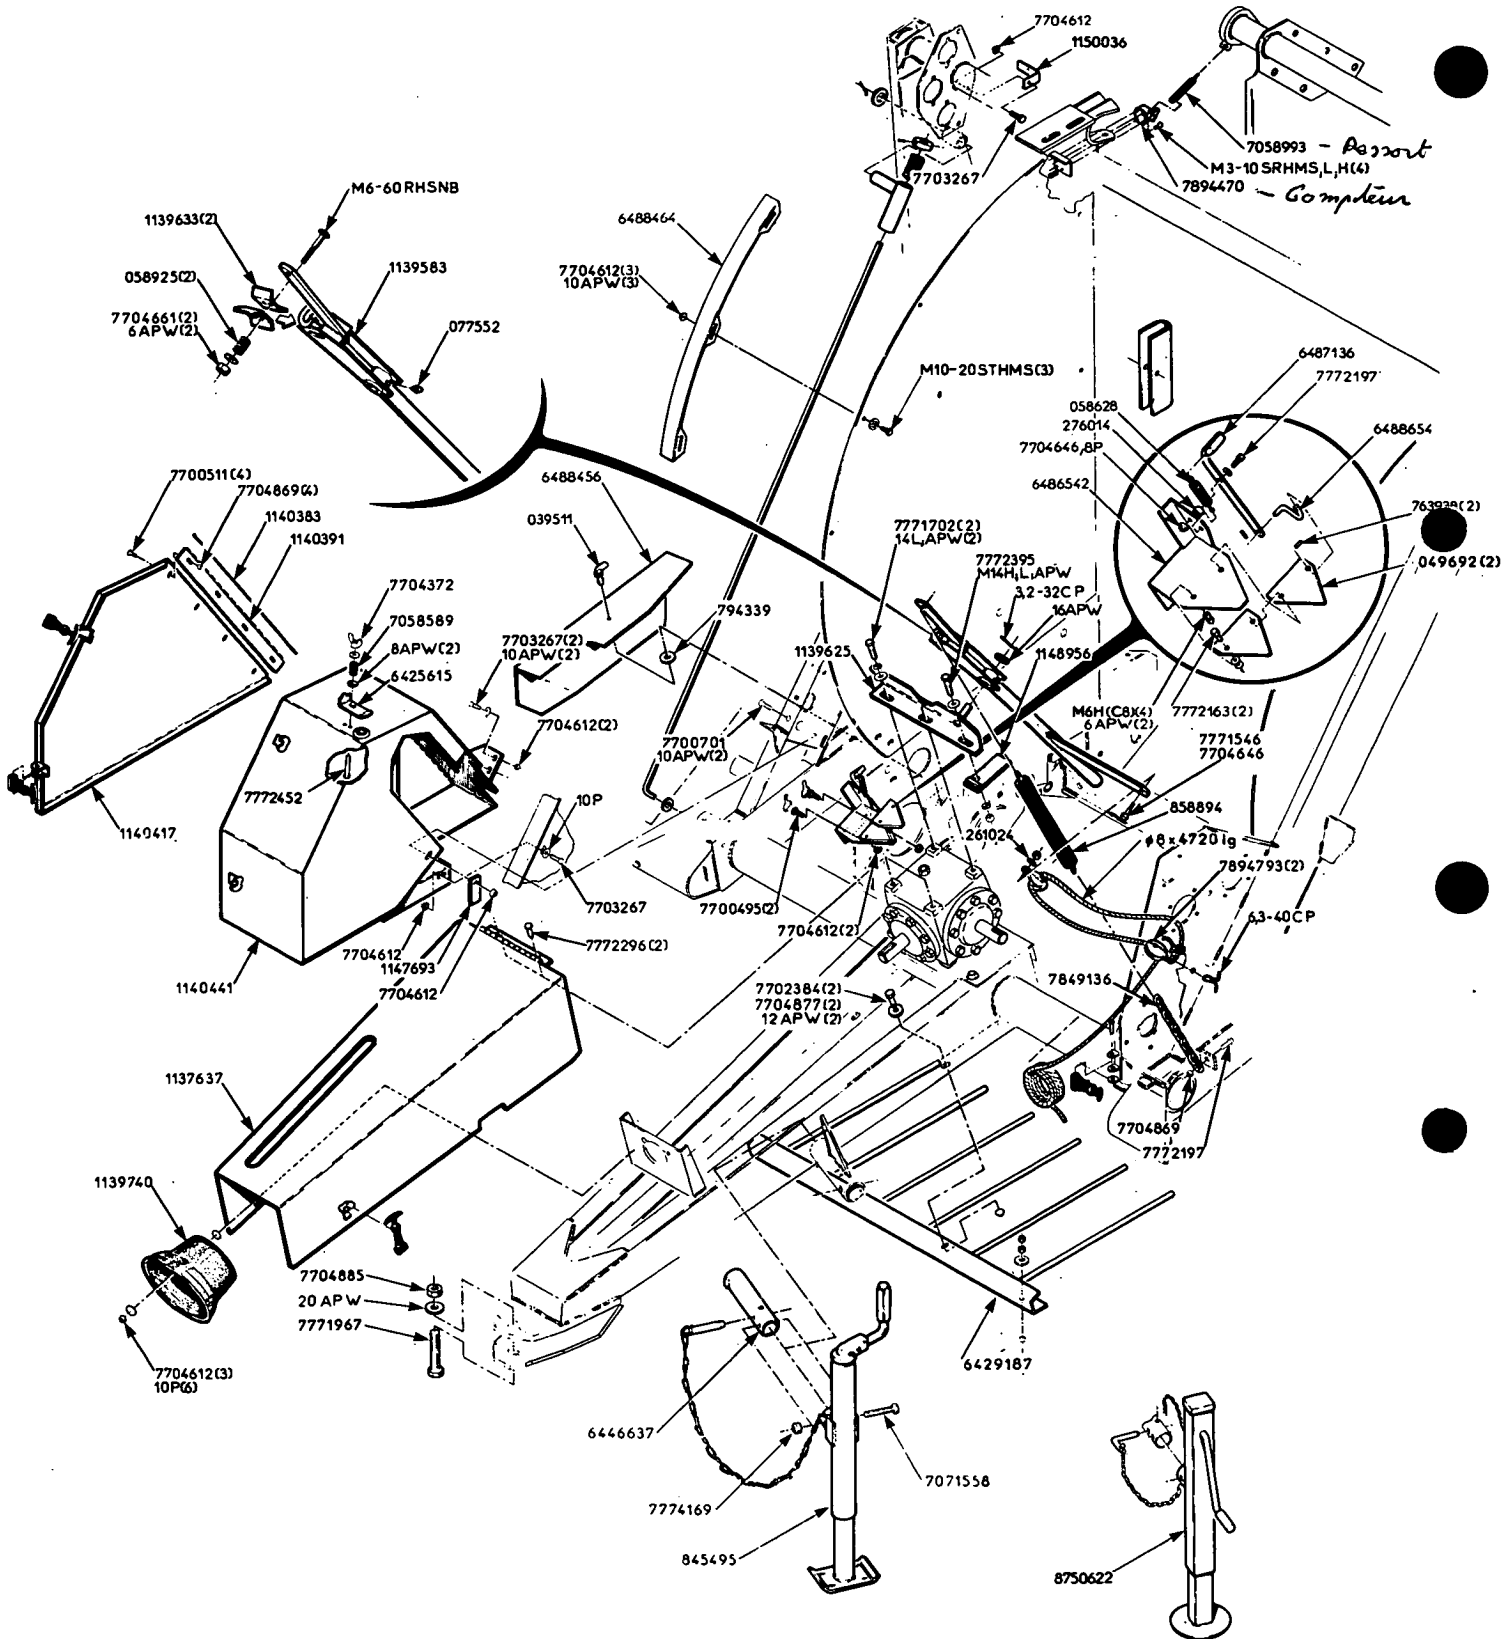

JACK, SHIELDS AND TWINE ASSEMBLY