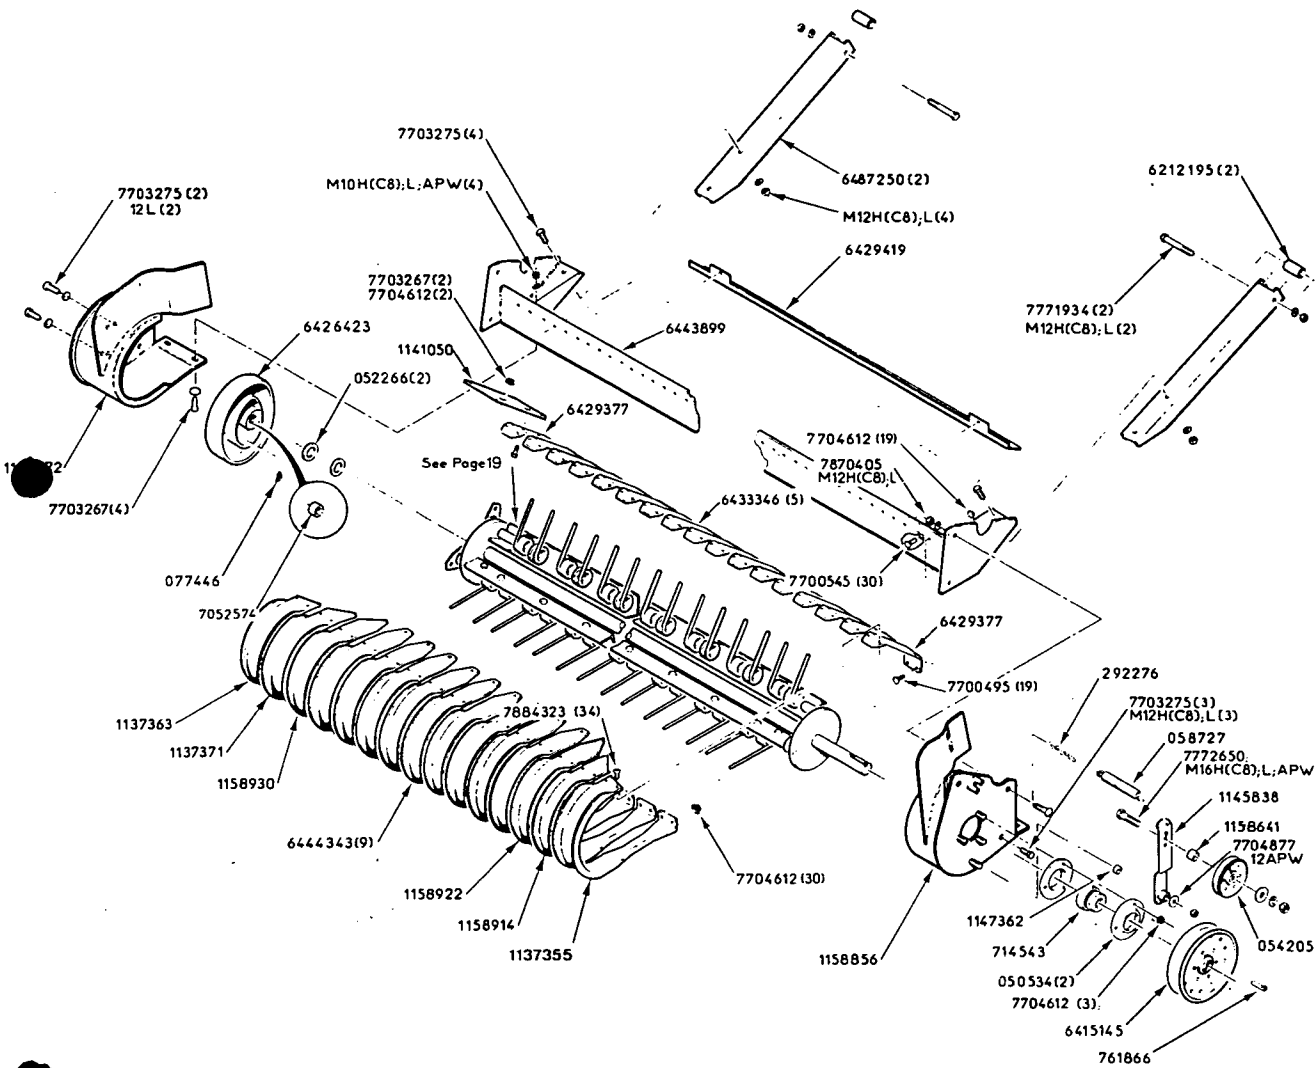

PICK-UP ASSEMBLY

050534	(2)	Flange	1158930	(1)	Tine Guard
052266	(2)	1-1/4" Machinery Bushing	0212195	(2)	Bushing 2-1/8" Long
054205	(1)	Flat Idler	C415145	(1)	Sheave
058727	(1)	Spring	0426423	(1)	Track, Cam
077446	(1)	M 8 x 90° Zerk	6429377	(2)	Support
292276	(1)	Chain	6429419	(1)	Shield
714543	(1)	Bearing	0433346	(5)	Support
761866	(1)	8 x 7 x 40 mm Gib Key	6443899	(1)	Frame
1137355	(1)	Tine Guard	6444343	(9)	Tine Guard
1137363	(1)	Tine Guard	6487250	(2)	Channel
1137371	(1)	Tine Guard	7052574	(1)	Bushing
1141050	(1)	Shield	7700495	(19)	M 10-25 (C 8, 8) Round Head Square Neck Bolt
1145838	(1)	Idler Bracket	7700545	(30)	M 10-20 (C 8, 8) Round Head Square Neck Bolt
1147362	(1)	Spacer	7703267	(6)	M 10-25 (C 8, 8) Hex Cap Screw
1158641	(1)	Spacer	7703275	(9)	M 12-25 (C 8, 8) Hex Cap Screw
1158856	(1)	Shield	7704612	(54)	M 12 (C 8) Hex Flange Serrated Lock Nut
1158872	(1)	Shield Right	7704877	(1)	M 12 (C 8) Hex Flange Serrated Lock Nut
1158914	(1)	Tine Guard	7771934	(2)	M 12-80 (C 8, 8) Hex Cap Screw
1158922	(1)	Tine Guard	7772650	(1)	M 16-80 (C 8, 8) Hex Cap Screw
			7870405	(1)	M 12-25 (C 8, 8) Round Head Square Neck Bolt
			7884323	(34)	M 8-16 (C 8, 8) Gross Recess Round Head Machine Screw