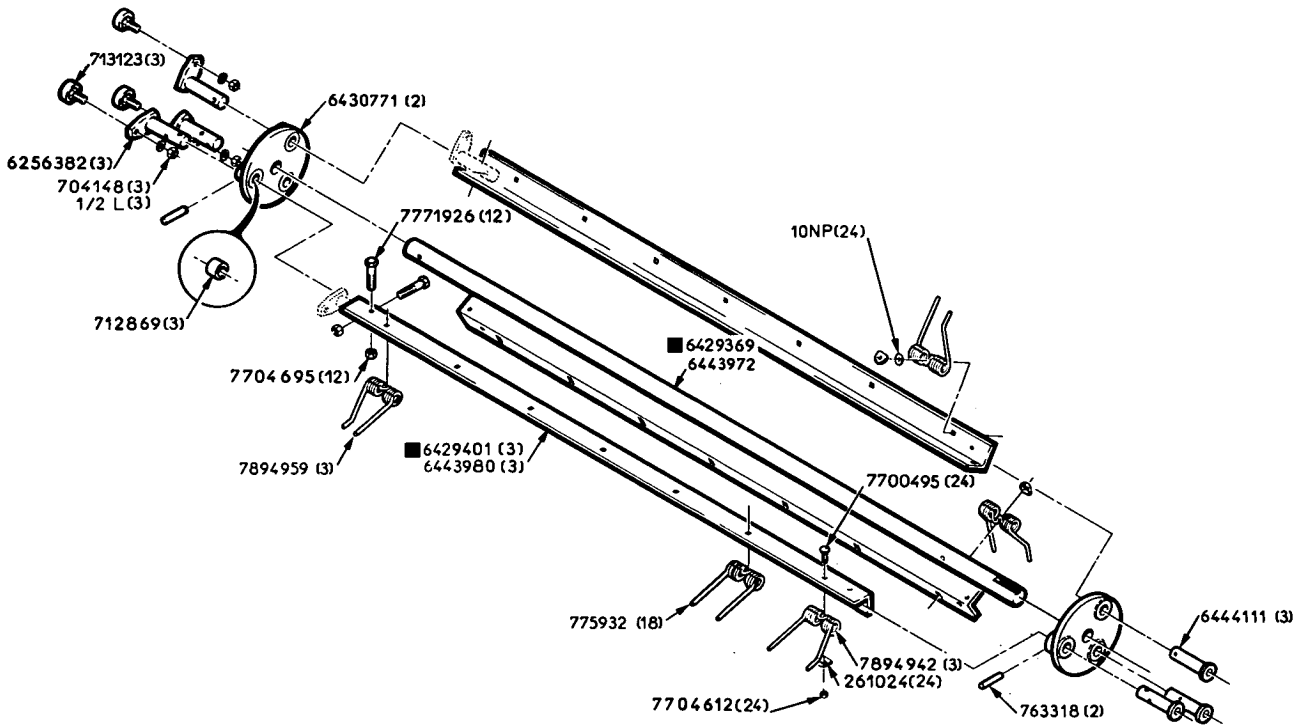

■	FOR MACHINE RUN POUR MACHINE SERIE NUR FUER MASCHINE AB SERIE PER MACHINA SERIE	175.01.001 to 175.01.100 175.01.001 à 175.01.100 175.01.001 bis 175.01.100 175.01.001 alla 175.01.100
▲	FOR MACHINE RUN POUR MACHINE SERIE NURFUER MASCHINE AB SERIE PER MACHINA SERIE	175.02.001 to 175.03.175 175.02.001 à 175.03.175 175.02.001 bis 175.03.175 175.02.001 alla 175.03.175

261024	(24)	Clip
704148	(3)	1/2" Hex Nut
712869	(6)	Tine Bearing
713123	(3)	Cam Bearing
763318	(2)	3/8 - 2 1/4" Spiral Pin
775932	(18)	Double Tine
6256382	(3)	Grank
■ 6429369	(1)	Shaft
■ 6429401	(3)	Angle Pick-Up
6430771	(2)	Bulkhead Assembly
6443972	(1)	Shaft
6443980	(3)	Angle Pick-Up
6444111	(3)	Shaft
7700495	(24)	M 10 - 25 (C8 - 8) Round Head Square Neck Bolt
7704612	(24)	M 10 (C 8) Hex Lock Nut
7704695	(12)	M 12 (C 8) Hex Lock Nut
7771926	(12)	M 12 - 45 (C8 - 8) Hex Cap Screw
7894942	(3)	Double Tine Right
7894959	(3)	Double Tine Left