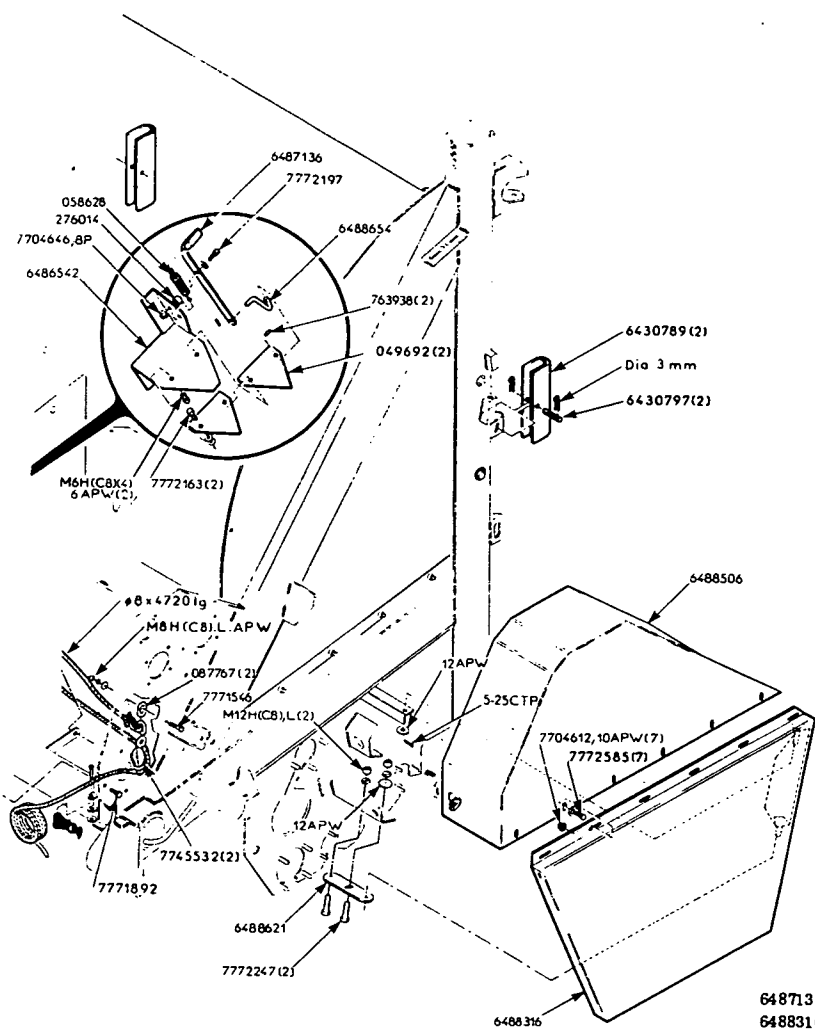

- 039511 (1) Wing Head Stub
- 049692 (2) Smooth Section
- 058628 (1) Spring, Twine Cutter
- 058925 (2) Spring, Twine Tube
- 077552 (1) M8 Straight Zerk
- 087787 (2) End lap Link
- 276014 (1) Spacer, Twine Cutter
- 301408 (1) Pin, Twine Box
- 305961 (1) Hinge Leaf
- 763938 (2) 3 x 20 mm Roll pin, Twine Cutter
- 845495 (1) Jack
- 858894 (1) Extension Spring
- 6428205 (2) Special Washer
- 6428247 (1) Shield
- 6428379 (2) "L" Bolt
- 6429187 (1) Guard
- 6429203 (1) Windguard
- 6430789 (2) Safety Stop
- 6430797 (2) Clevis Pin
- 6430813 (1) Twine Tube
- 6430839 (1) Bracket
- 6430854 (1) Shield
- 6434559 (1) Caver
- 6446637 (1) Tube
- 6486542 (1) Bracket, Twine Cutter

- 6487136 (1) Arm, Twine Cutter
- 6488316 (1) Shield
- 6488431 (1) Clip Twine Tube
- 6488456 (1) Shield Right
- 6488464 (1) Guide
- 6488498 (1) Marker
- 6488506 (1) Shield
- 6488621 (1) Strap
- 6488654 (1) Rod, Twine Cutter
- 7071558 (1) M 14 - 80 (C8 - 8) Hex Cap Screw
- 7700495 (2) M 10 - 25 (C8 - 8) Round Head Square Neck Bolt
- 7702319 (2) M 10 - 35 (C8 - 8) Hex Cap Screw
- 7702384 (2) M 12 - 30 (C8 - 8) Hex Cap Screw
- 7703267 (1) M 10 - 25 (C8 - 8) Hex Cap Screw
- 7704612 (15) M 10 (C8) Hex flange serrated Lock Nut
- 7704646 (1) M 8 (C8) Hex Lock Nut
- 7704661 (2) M 6 (C8) Hex lock Nut
- 7704679 (1) M 10 (C8) Hex Lock Nut
- 7704869 (6) M 8 (C8) Hex Flange Serrated Lock Nut
- 7704877 (2) M 12 (C8 - 8) Hex Flange Serrated Lock Nut
- 7704885 (1) M 20 (C8) Hex Lock Nut
- 7745532 (2) 5/16" Awning Pulley
- 7771546 (1) M 8 - 30 (C 8 - 8) Hex Cap Screw
- 7771967 (4) M 20 - 120 (C8 - 8) Hex Cap Screw
- 7771892 (6) M 8 - 20 (C8 - 8) Hex Cap Screw
- 7772015 (10) M 10 - 20 (C8 - 8) Hex Cap Screw
- 7772163 (2) M 6 - 25 (C8 - 8) Hex Cap Screw
- 7772197 (3) M 8 - 25 (C8 - 8) Hex Cap Screw
- 7772247 (2) M 12 - 35 (C8 - 8) Hex Cap Screw
- 7772296 (4) M 14 - 25 (C8 - 8) Hex Cap Screw
- 7772585 (7) M 10 - 16 (C8 - 8) Hex Cap Screw
- 7774169 (1) M 14 Hex lock Nut