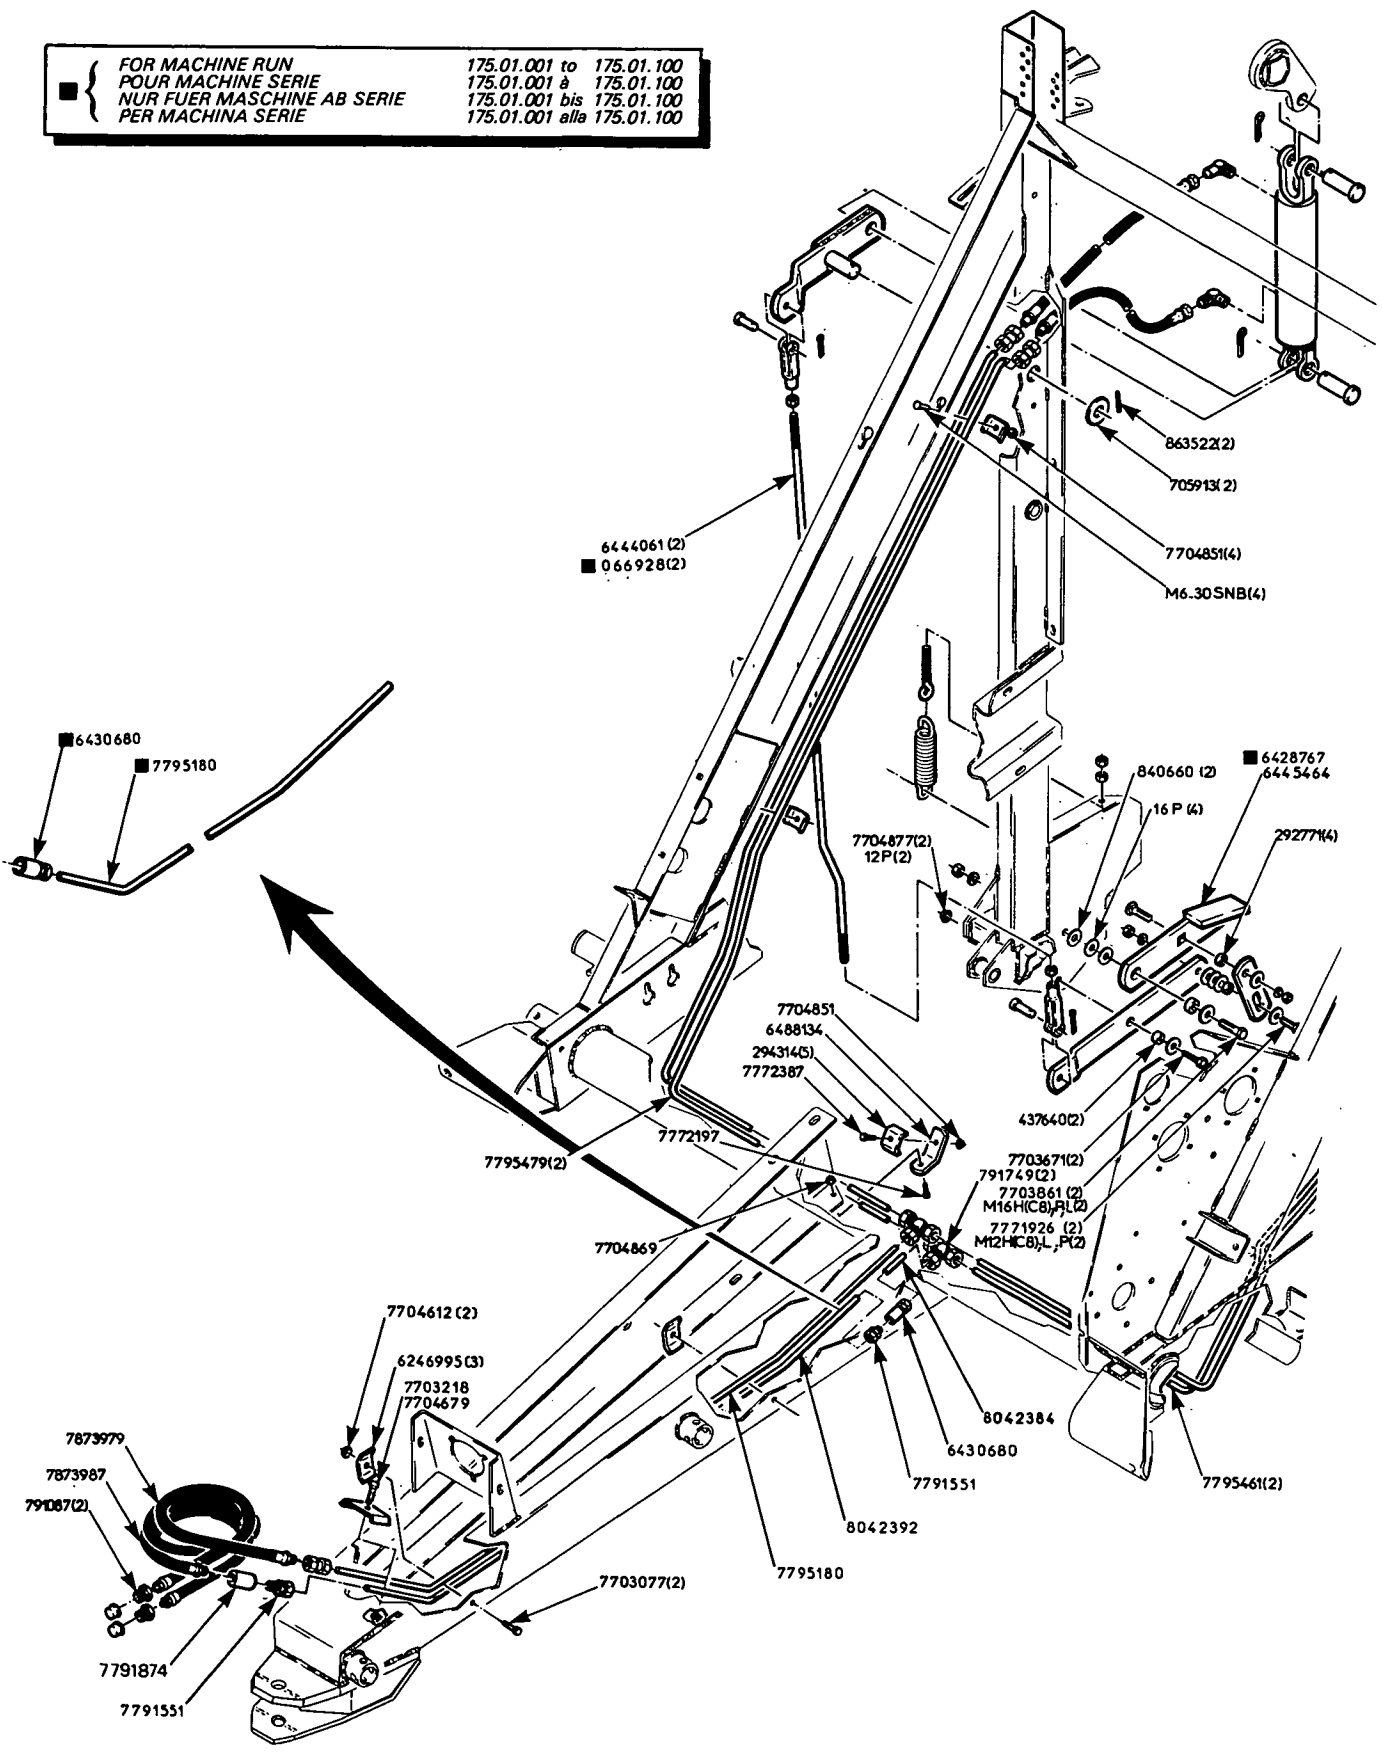

HYDRAULIC ASSEMBLY

■ {	FOR MACHINE RUN	175.01.001 to 175.01.100
	POUR MACHINE SERIE	175.01.001 à 175.01.100
	NUR FUER MASCHINE AB SERIE	175.01.001 bis 175.01.100
	PER MACHINA SERIE	175.01.001 alla 175.01.100