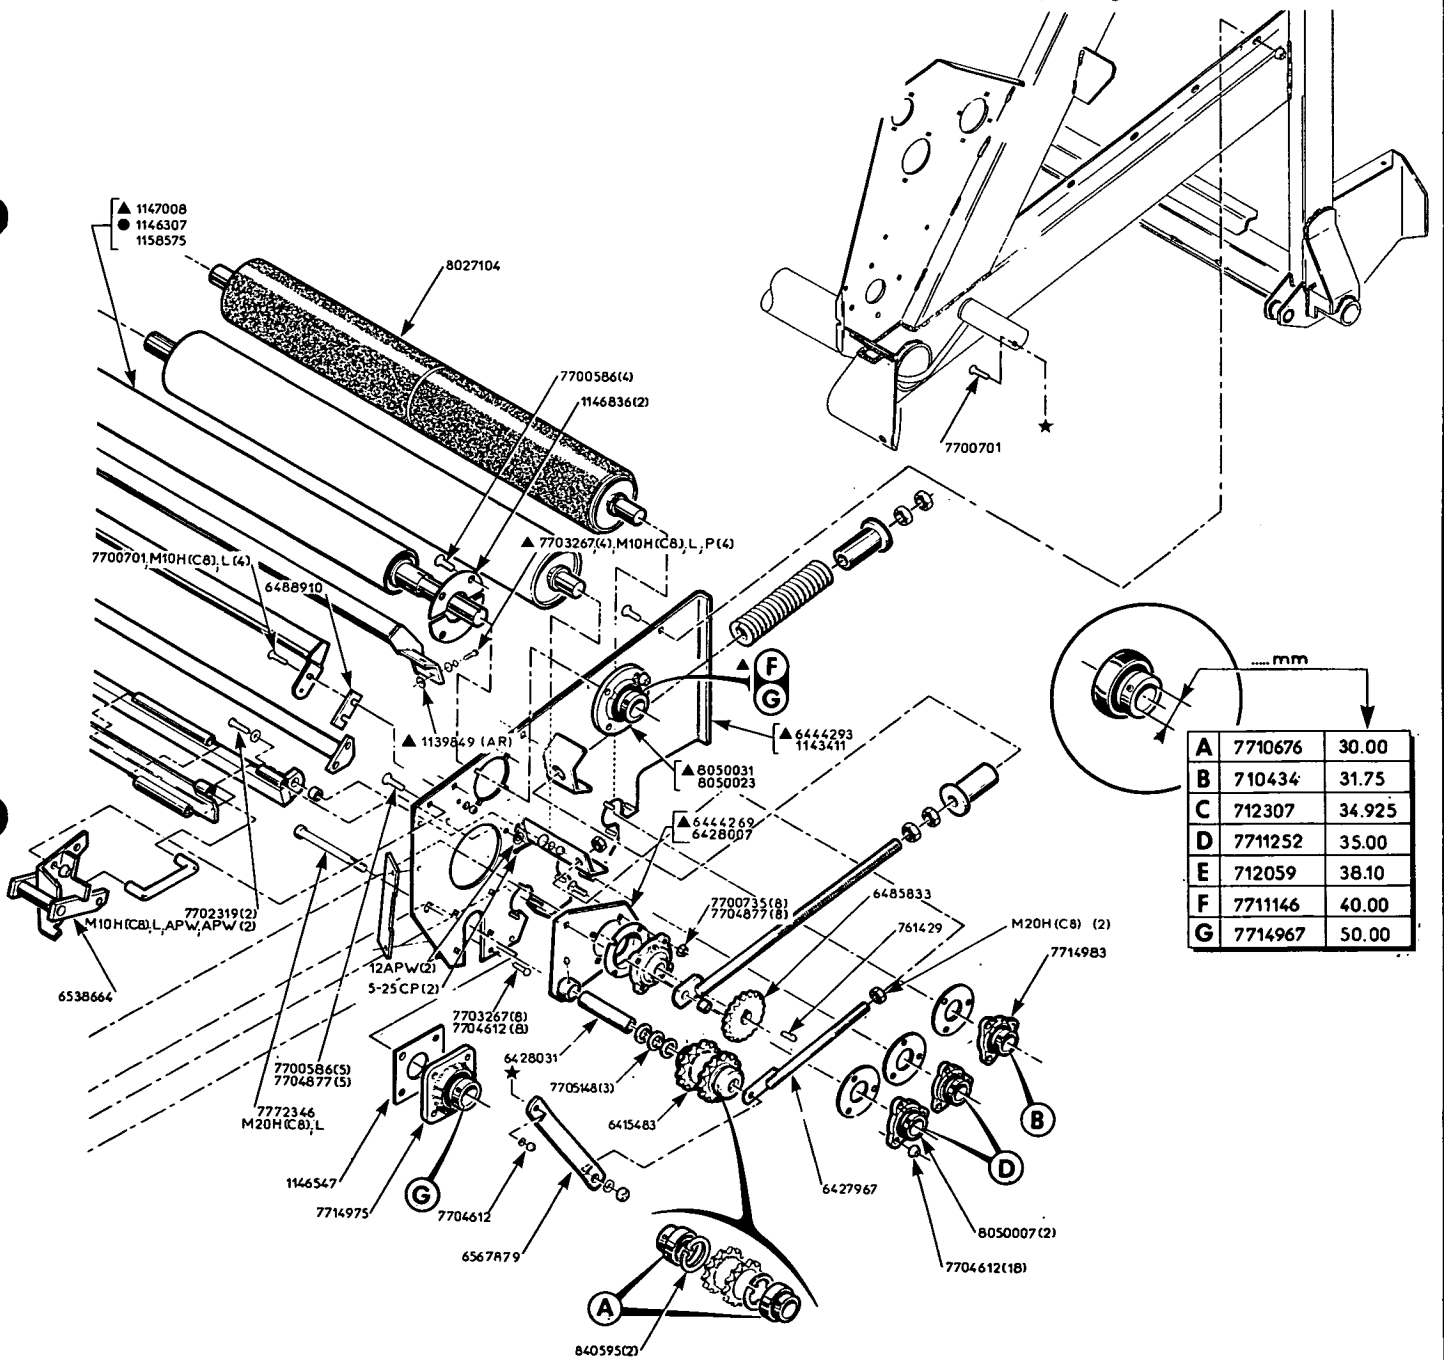

65394 72	(2)	Spacer	7711146	(2)	Bearing
6567879	(1)	Strap	▲7711252	(1)	Bearing
7086002	(AR)	Chain Type A R/C-60 159 Links + 1 Connector Link	7711252	(4)	Bearing
7088826	(1)	Sprocket	7714942	(2)	Flange Bearing
7700586	(9)	M 12-35 (C 8.8) Round Head Square Neck Bolt	7714967	(2)	Bearing
7700701	(5)	M 10-30 (C 8.8) Round Head Square Short Neck Bolt	7714975	(1)	Flange Bearing
7700735	(10)	M 12-40 (C 8.8) Round Head Square Short Neck Bolt	7714983	(1)	Flange Bearing
7702319	(2)	M 10-35 (C 8.8) Hex Cap Screw	7714991	(1)	Flange Bearing
7702517	(1)	M 20-70 (C 8.8) Hex Cap Screw	7771892	(4)	M 8-20 (C 8.8) Hex Cap Screw
▲7703267	(4)	M 10-25 (C 8.8) Hex Cap Screw	7772346	(1)	M 20-200 (C 8.8) Hex Cap Screw
7703267	(8)	M 10-25 (C 8.8) Hex Cap Screw	782 7199	(1)	Rubber Roller
7704612	(27)	M 10 (C8) Hex Flange Serrated Lock Nut	7870405	(5)	M 12-25 (C 8.8) Round Head Square Short Neck Bolt
7704695	(2)	M 12 (C8) Hex Lock Nut	802 7104	(1)	Rubber Roller
7704699	(4)	M 8 (C8) Hex Lock Nut	▲8050007	(1)	Flange Bearing
7704877	(37)	M 12 (C8) Hex Flange Serrated Lock Nut	8050007	(1)	Flange Bearing
7705148	(3)	Dia. 30 Average Plan Washer	▲8050031	(1)	Bearing
7710676	(2)	Bearing	8050023	(1)	Flange Bearing
▲7711146	(1)	Bearing	8050049	(2)	Flange Bearing