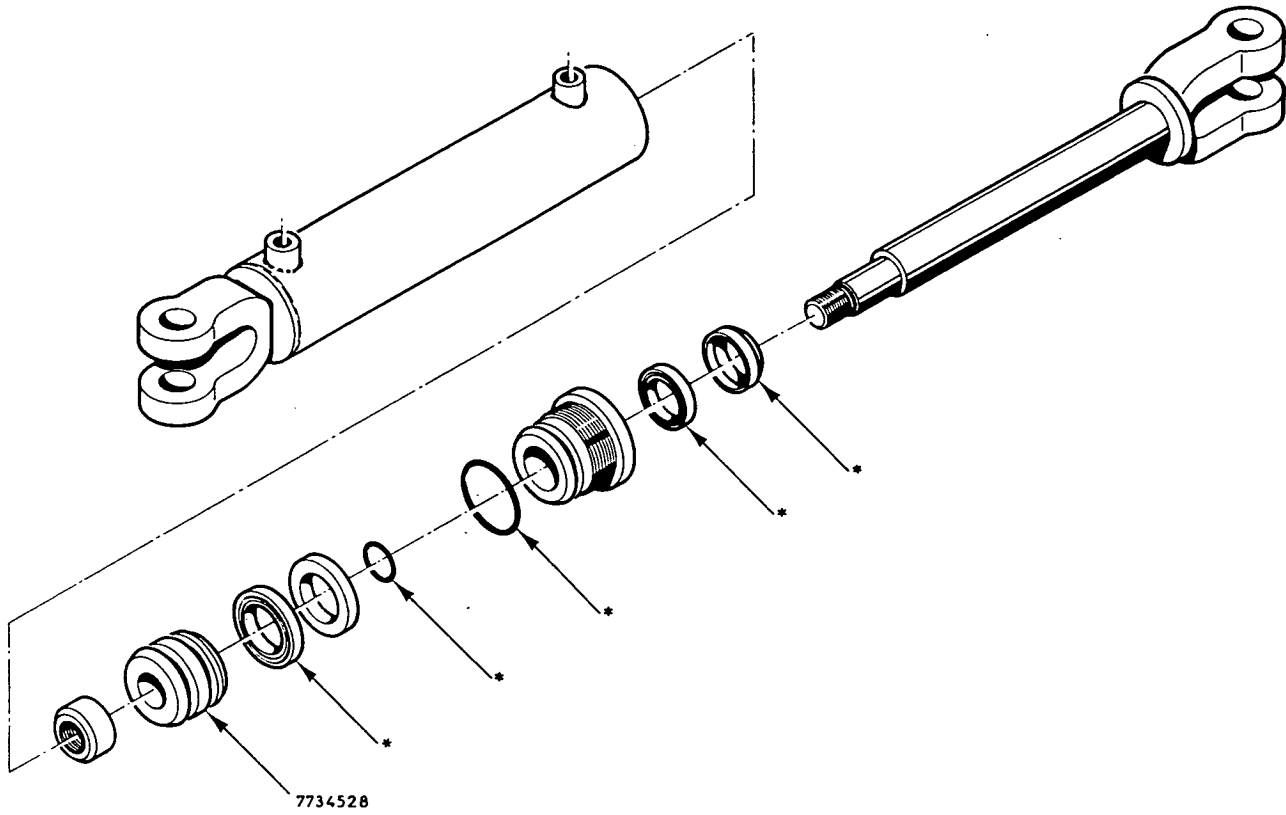

HYDRAULIC CYLINDER ASSEMBLY

7795446	(1)	Hydraulic Cylinder Complete
7734528	(1)	Piston
7735699	(1)	Seal Repair Kit (Includes Item Marked With Asterisks*)