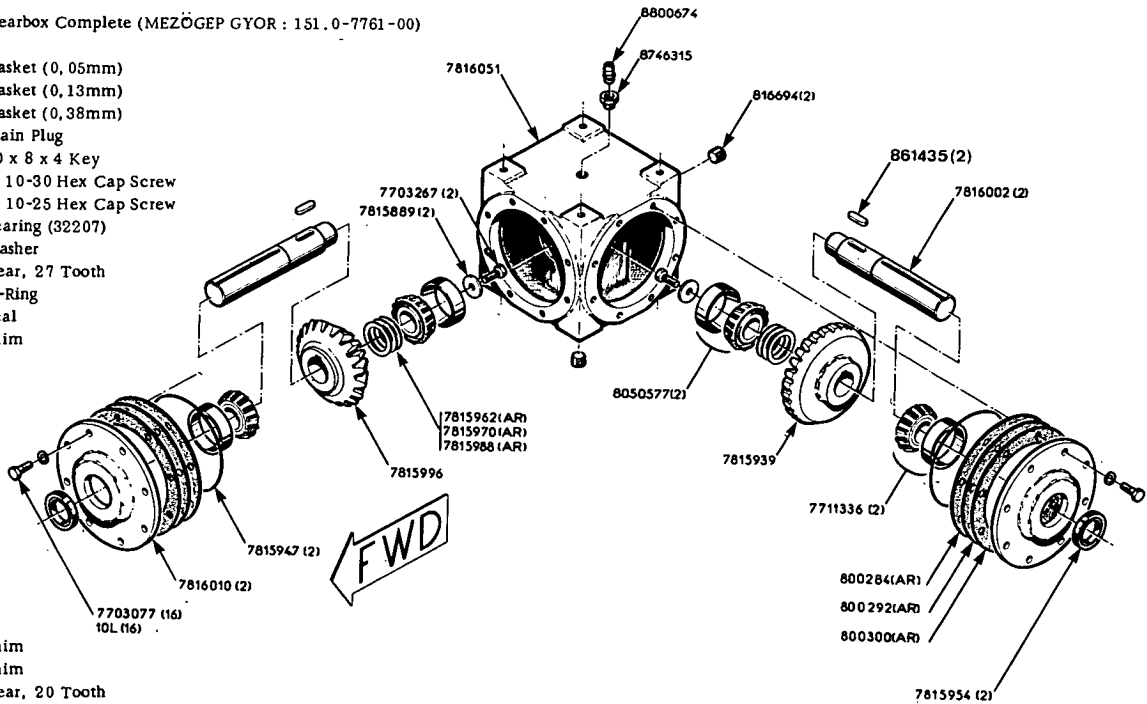

7815970	(AR)	Shim
7815988	(AR)	Shim
7815996	(1)	Gear, 20 Tooth
7816002	(2)	Shaft
7816010	(2)	Cap
7816051	(1)	Housing
8050577	(2)	Bearing (32206)
8746315	(1)	Pipe Bushing
8800674	(1)	Vented Plug