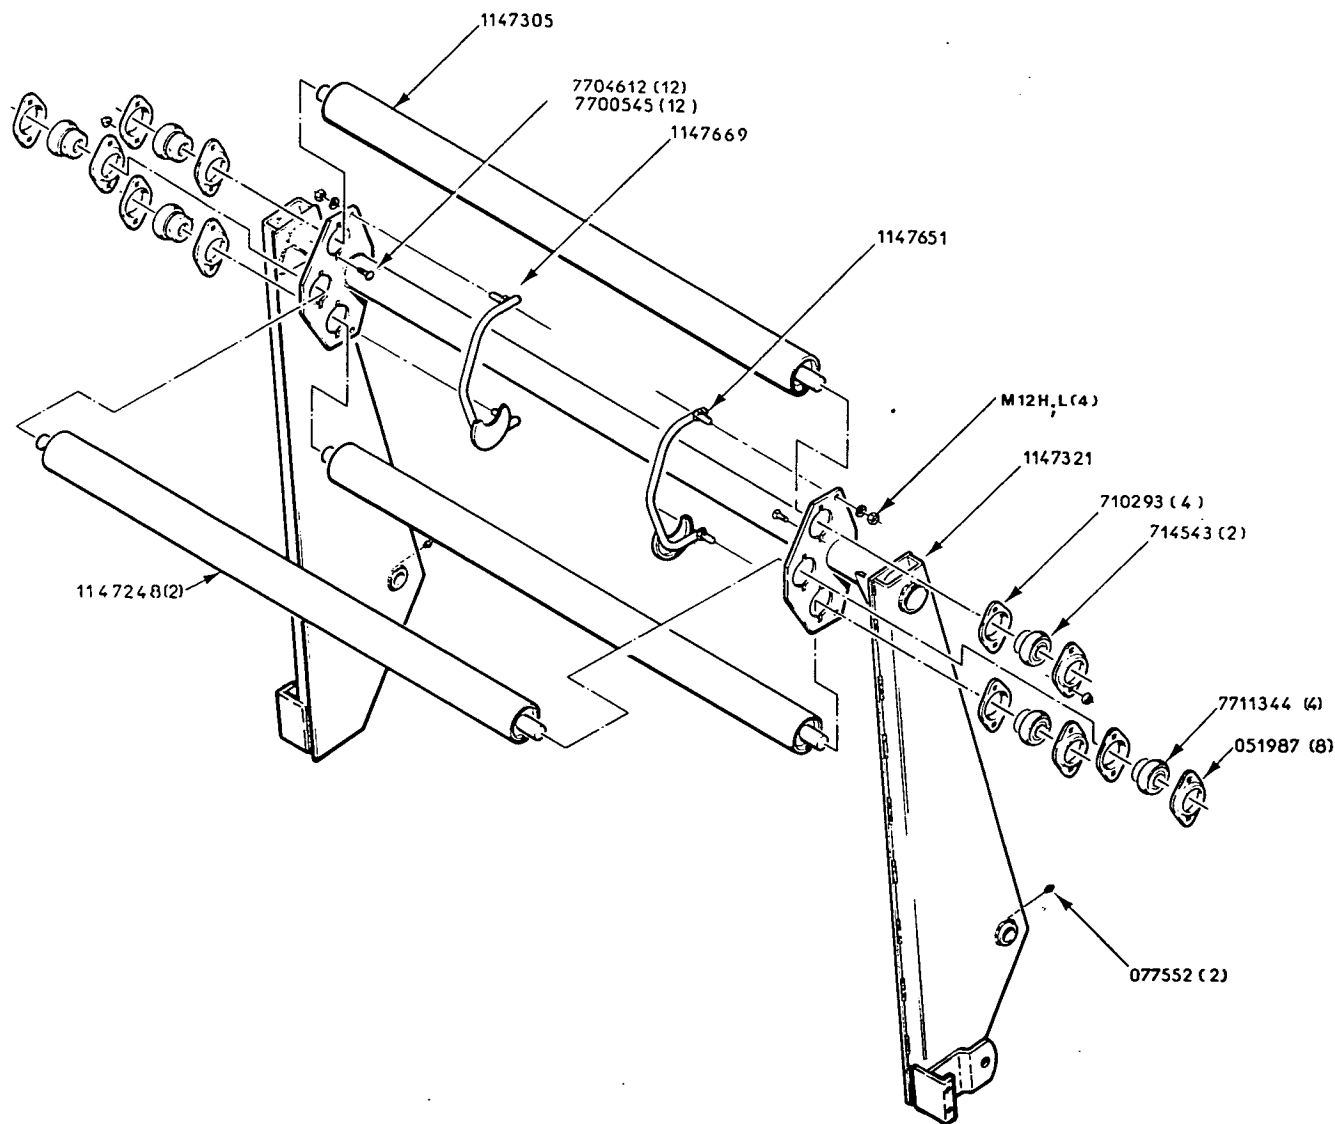

# BELT TIGHTENER ASSEMBLY

051987	(8)	Flange
077552	(2)	M 8 Straight Zerk
710293	(4)	Flange
714543	(2)	Bearing
1147248	(2)	Roller
1147305	(1)	Roller
1147321	(1)	Frame
1147651	(1)	Belt Guide (Left)
1147669	(1)	Belt Guide (Right)
7700545	(12)	M 10-20 ( C 8.8) Round Head Square Neck Bolt
7704612	(12)	M 10 (C 8) Hex Flange Serrated Lock Nut
7711344	(4)	Bearing